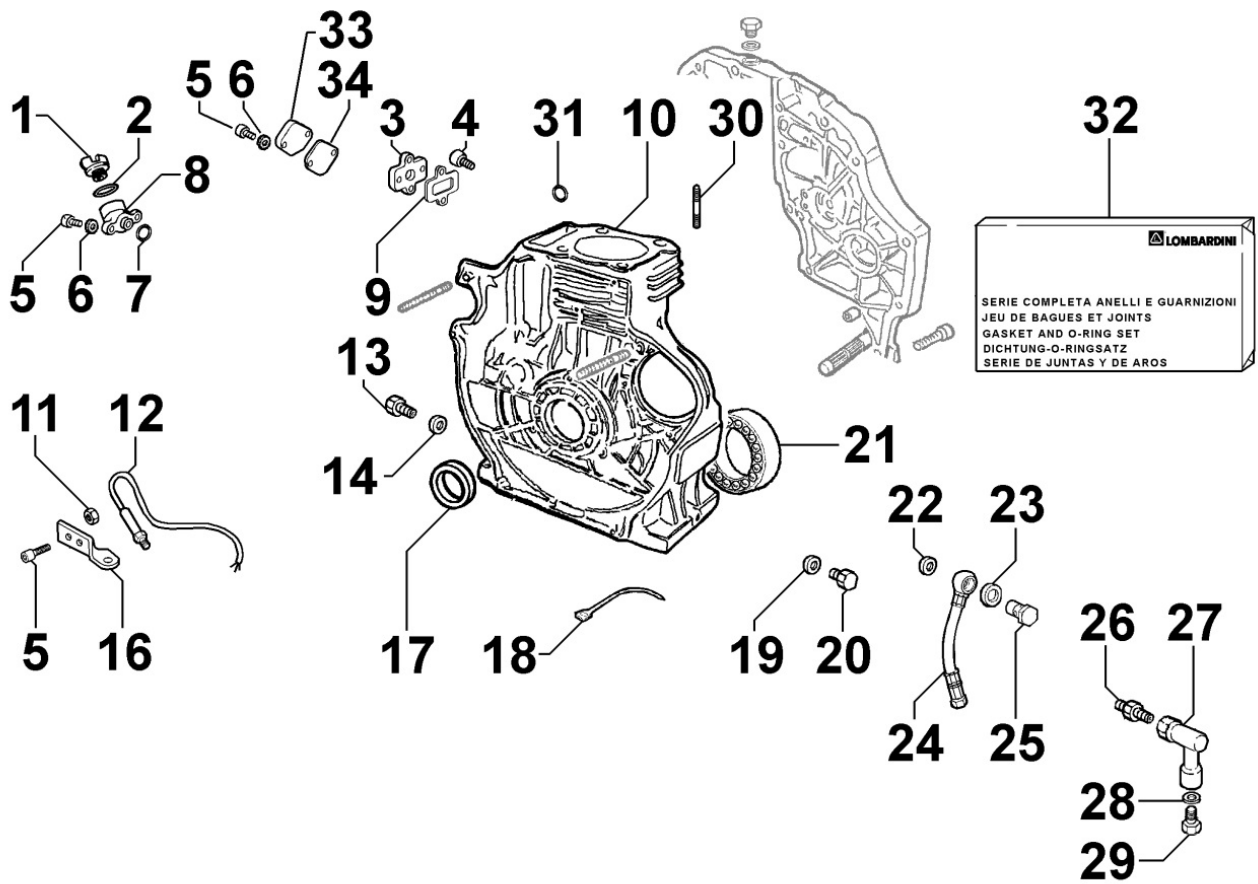

8020150060 - CRANKCASE

Pos	Kit	Included In	Code	Description	Qty	Old Code	Tech. Info
10			ED0015107840-S	CRANKCASE	1	ED0015109420-S	
17			ED0012135310-S	SEAL RING	1		
19			ED0043500070-S	GASKET	3		
20			ED0090400120-S	CAP	1		
21			ED0030020580-S	BEARING	1		
32			ED0082051050-S	GASKET & O-RINGS KIT	1		⚠