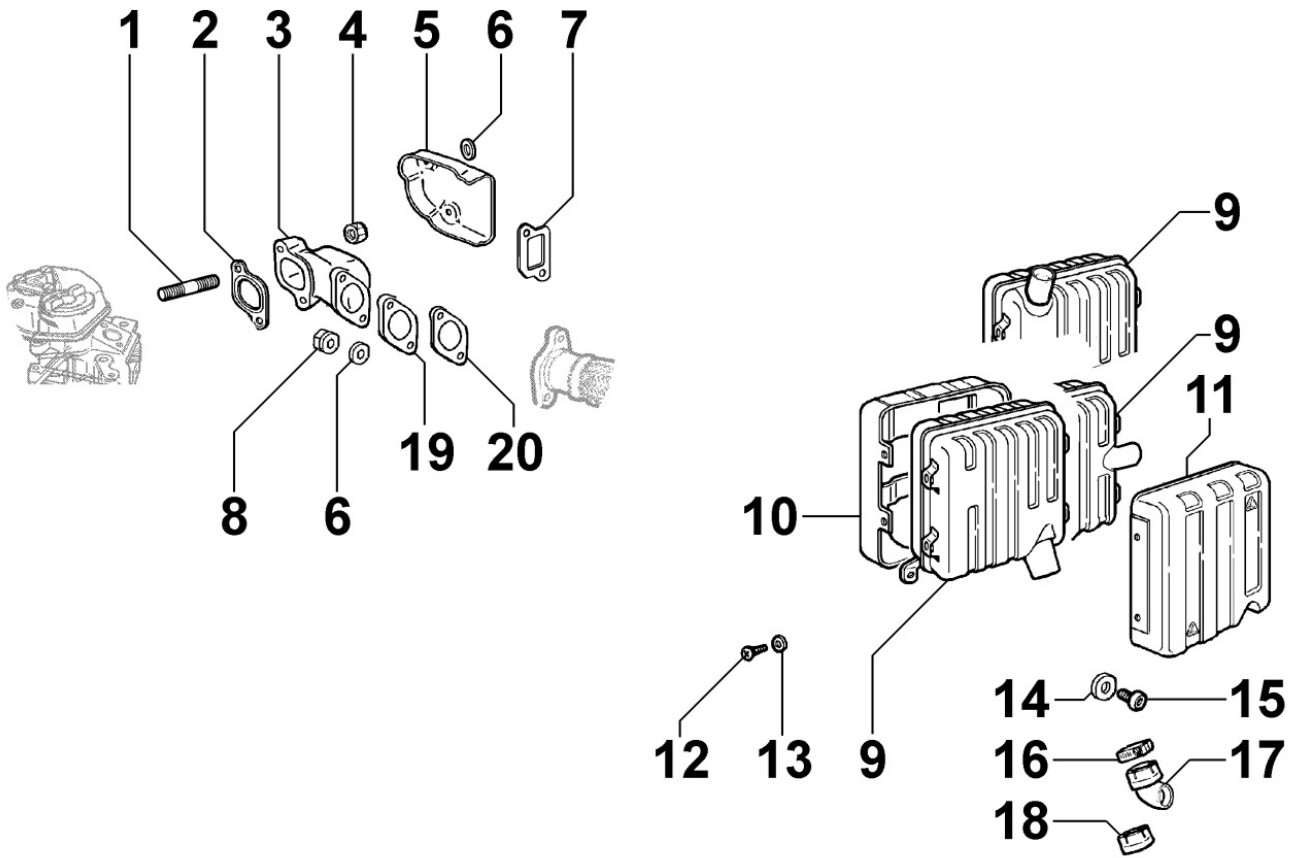

8086150360 - EXHAUST LINE

Pos	Kit	Included In	Code	Description	Qty	Old Code	Tech. Info
1			ED0067800450-S	STUD	2		
5			ED0069273700-S	GUARD	1		
6			ED0044800030-S	GASKET	4		
7			ED0045011480-S	GASKET	1		
8		(B)	ED0032401650-S	NUT	4		
9	(A)		ED0054605860-S	MUFFLER	1		
9		(A)	ED0054605850-S	MUFFLER	1		
10		(A)	ED0069273680-S	GUARD	1		
11		(A)	ED0069273690-S	GUARD	1		
12		(A)	ED0097900370-S	SCREW	4		
13		(A)	ED0075550270-S	WASHER	4		
14			ED0075000200-S	WASHER	1		
15			ED0097301180-S	ALLEN SCREW	1