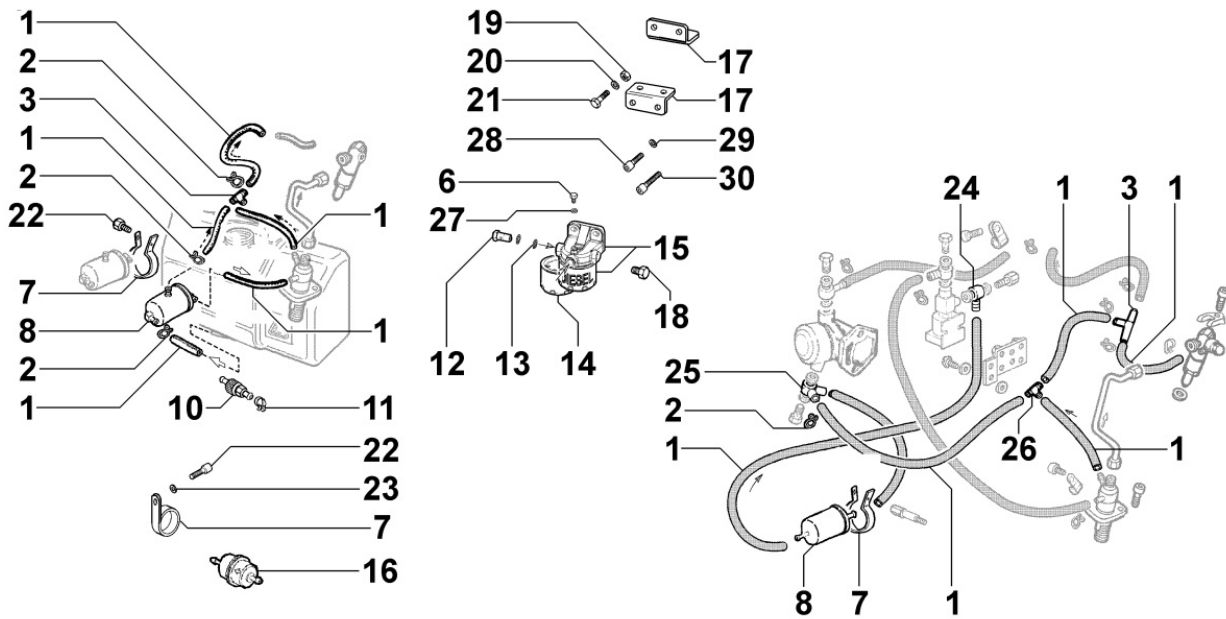

8061150010 - FUEL FILTER

Pos	Kit	Included In	Code	Description	Qty	Old Code	Tech. Info
1			ED0093762300-S	FUEL TUBE TPR-PUR 5X10XL.500	1-6		
1			ED0093758720-S	FUEL HOSE 250MM (FOR SEC FILTER TO	1		
2			ED0036301630-S	CLAMP	4		
7			ED0036171970-S	CLAMP	1		
8			ED0037300960-S	FUEL FILTER	1	ED0037300880-S	
22			ED00994A0010-S	FLG HEX BOLT M6X12 8.8	1		
26			ED0025270940-S	CONNECTOR	1