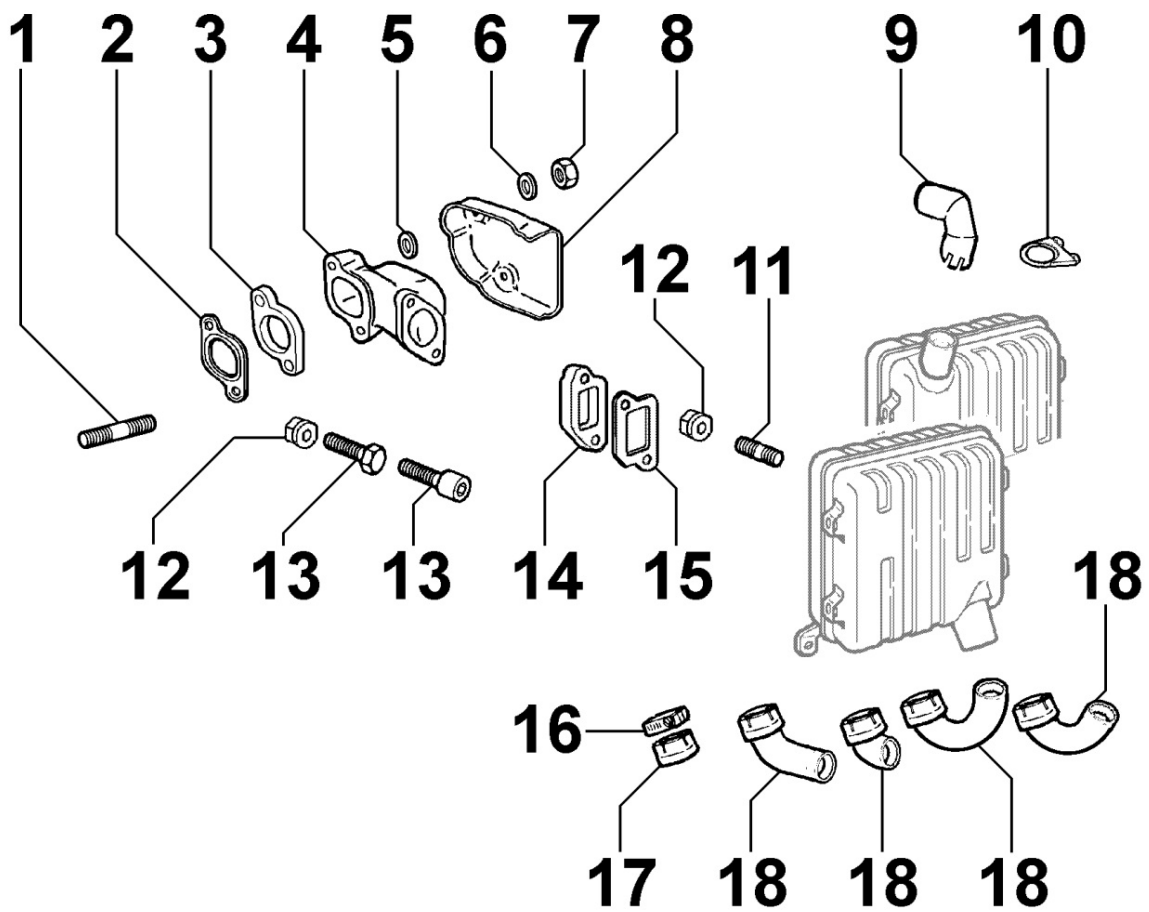

8087150120 - EXHAUST GAS ACCESSORIES

Pos	Kit	Included In	Code	Description	Qty	Old Code	Tech. Info
10			ED0036302210-S	CLAMP	1		
18			ED0091701270-S	PIPE END	1