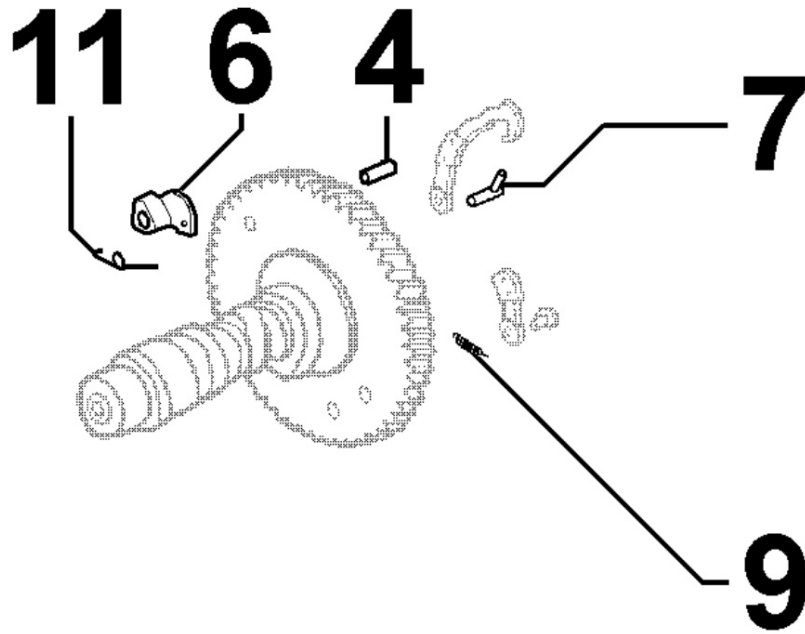

8037150010 - COMPRESSION RELEASE

Pos	Kit	Included In	Code	Description	Qty	Old Code	Tech. Info
7			ED0010150630-S	SHAFT	1		
9			ED0056600640-S	SPRING	1