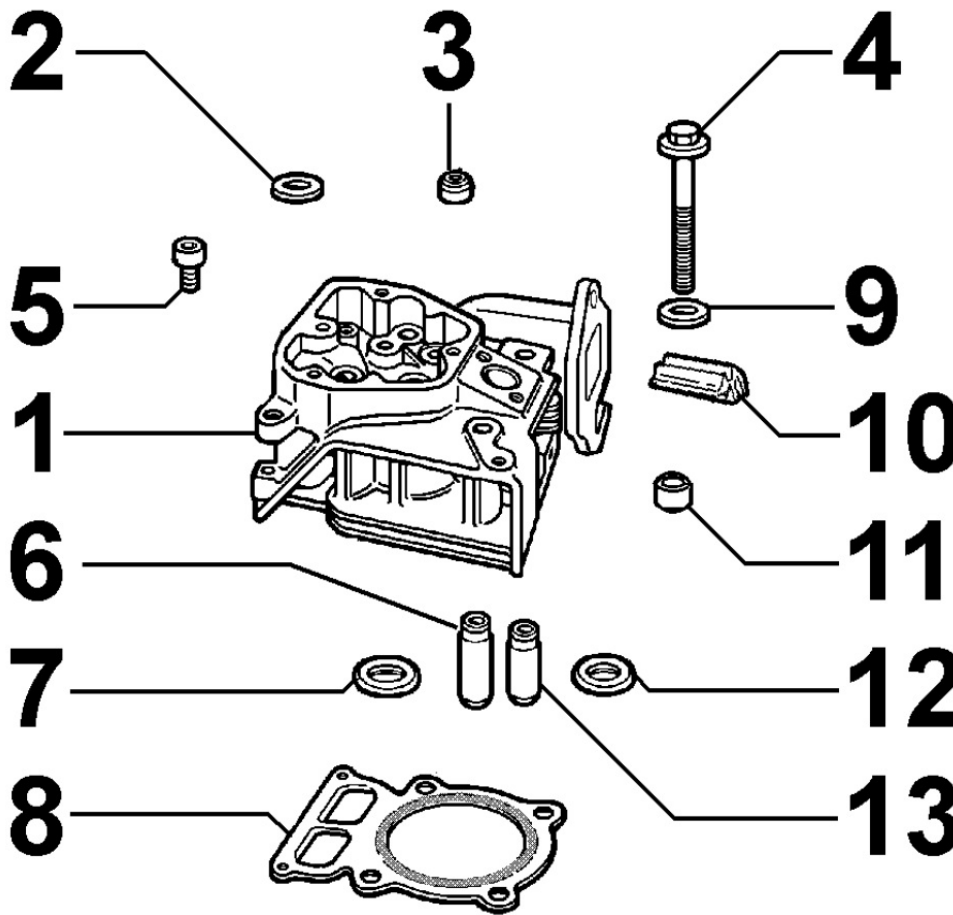

8021150040 - CYLINDER HEAD

Pos	Kit	Included In	Code	Description	Qty	Old Code	Tech. Info
1	A		ED0092008510-S	CYLINDER HEAD	1		▲
2			ED0076250610-S	WASHER	1		
3			ED0045350150-S	GASKET	2		
4			ED0018621460-S	BOLT	4		
5			ED0097320780-S	ALLEN SCREW	2		▲
6		(A)	ED0048452180-S	VALVE GUIDE INTAKE F	1		
7		(A)	ED0080001740-S	VALVE SEAT	1		
8			ED0047307350-S	HEAD GASKET 1MM	1		▲
8			ED0047307360-S	HEAD GASKET 1,1MM	1		▲
8			ED0047307370-S	HEAD GASKET	1		▲
8			ED0047307480-S	GASKET	1		▲
8			ED0047307490-S	GASKET	1		▲
8			ED0047307500-S	HEAD GASKET 15LD SP.1,2MM	1		▲
9			ED0076251300-S	WASHER	4		
10			ED0047755550-S	GASKET	1		
11			ED0019701400-S	BUSHING	2		
12		(A)	ED0080001750-S	VALVE SEAT	1		
13		(A)	ED0048452820-S	VALVE GUIDE EXHAUST	1