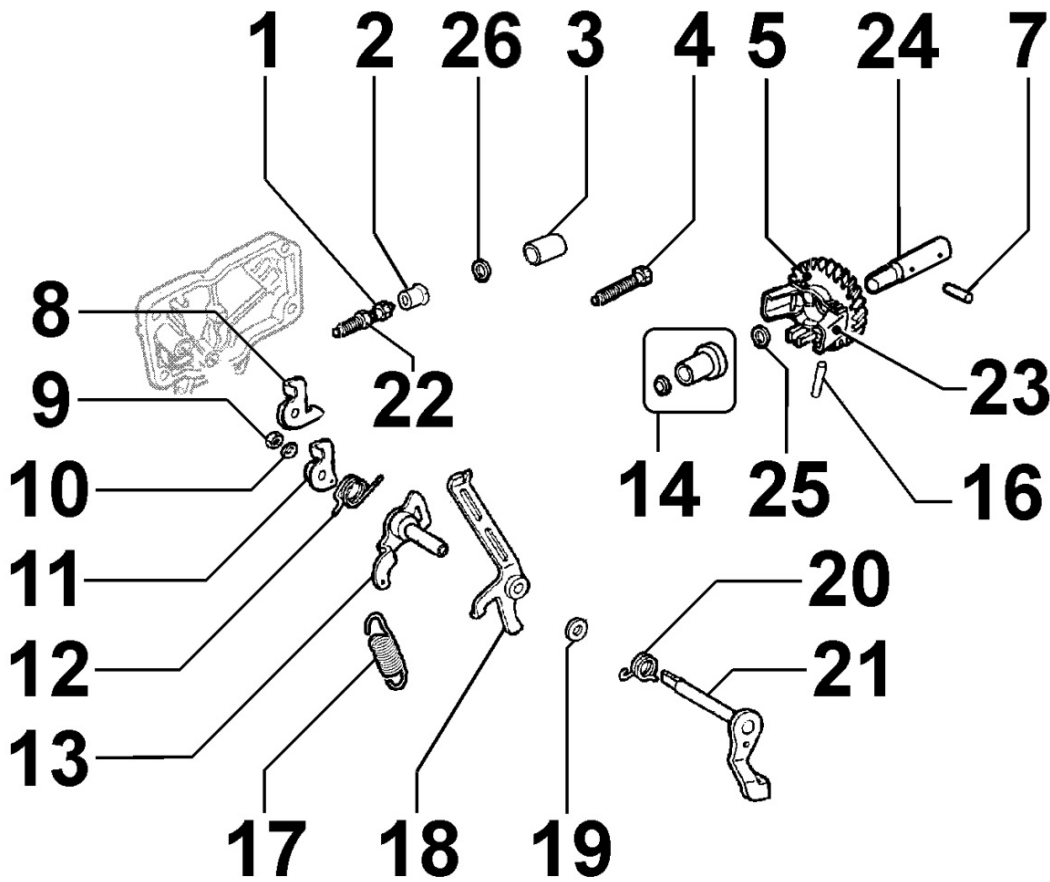

8050150050 - SPEED GOVERNOR

Pos	Kit	Included In	Code	Description	Qty	Old Code	Tech. Info
1			ED0085760720-S	CHOKE	1		
2			ED0021450370-S	CAP	1		
5	(B)		ED0048964340-S	ASSEMBLY	1		⚠
7		(B)	ED0077701720-S	ROLLER	1		
9			ED0032400080-S	NUT	1		
10			ED0075650040-S	WASHER	1		
11			ED0052011100-S	LEVER	1		⚠
12			ED0058015340-S	SPRING	1		
13			ED0052012690-S	LEVER	1		
14		(B)	ED0072002760-S	DRIVE ROD	1	ED0072002750-S	⚠
16		(B)	ED0077701710-S	ROLLER	2		
17			ED0056552200-S	SPRING	1		
18			ED0052008720-S	LEVER	1		
19			ED0076251050-S	WASHER	1		
20			ED0056000400-S	SPRING	1		
21			ED0052011090-S	LEVER	1		⚠
22			ED0032400630-S	NUT	1		
23				POS. 5			
24		(B)		804015...0	1		
25		(B)		804015...0	1