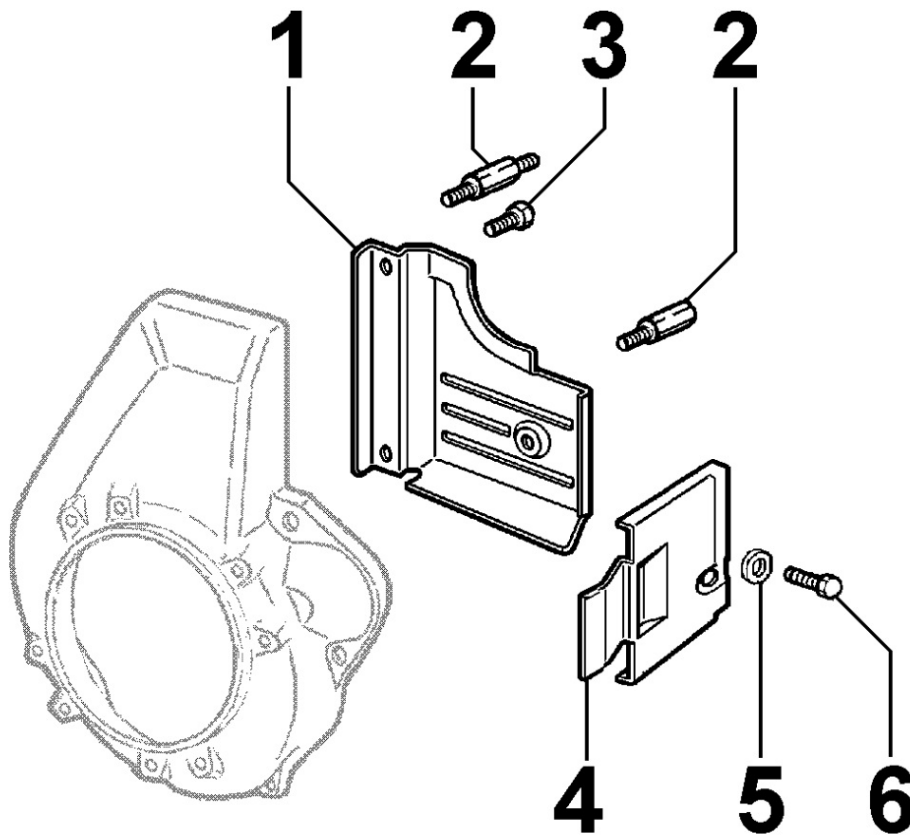

Pos	Kit	Included In	Code	Description	Qty	Old Code	Tech. Info
1			ED0025697600-S	SHROUD	1		
2			ED0097320840-S	ALLEN SCREW	5		

8072150070 - COOLING PLATES

Pos	Kit	Included In	Code	Description	Qty	Old Code	Tech. Info
1			ED0050664060-S	SHROUD	1		
3			ED0098651220-S	VITE/SCREW	1		
4			ED0050663110-S	SHROUD	1		
5			ED0075550040-S	WASHER	3		
6			ED0097900370-S	SCREW	3		