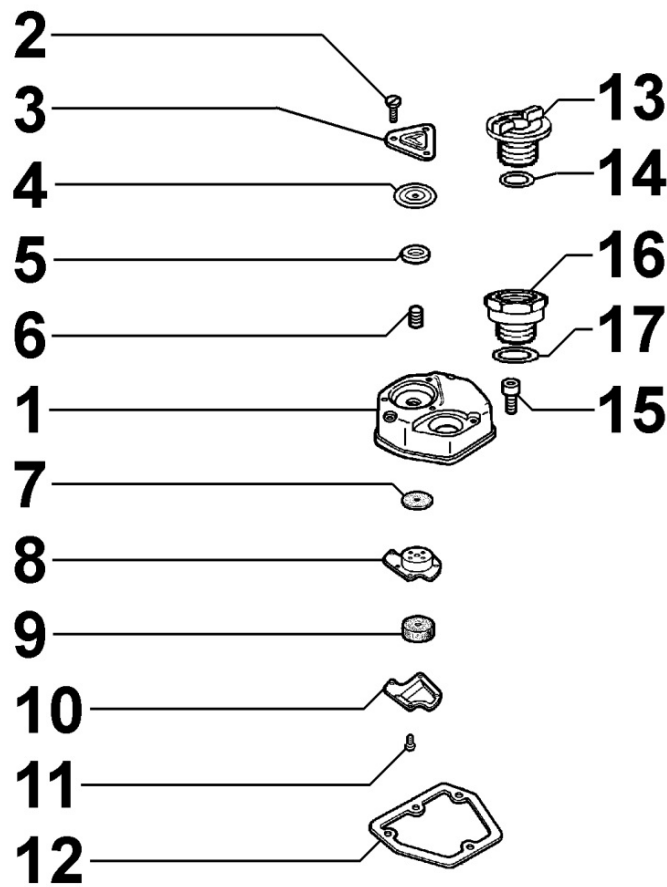

8022150010 - HEAD COVER

Pos	Kit	Included In	Code	Description	Qty	Old Code	Tech. Info
1	(A)		ED0021256500-S	ROCKER ARM COVER	1		
2		(A)	ED0098201680-S	SCREW	3		
3		(A)	ED0027503110-S	COVER	1		
5		(A)	ED0076252700-S	WASHER	1		
6		(A)	ED0057551280-S	SPRING	1		
7		(A)	ED0096950220-S	VALVE	1		
8		(A)		POS. 1			
9		(A)	ED0059760040-S	SEPARATOR	1		
10		(A)	ED0051400230-S	SHEET METAL	1		
12			ED0044000970-S	GASKET	1		
13			ED0090320860-S	FILLER CAP	1		
14			ED0012000820-S	O-RING	1		
15			ED0097320160-S	ALLEN SCREW	3