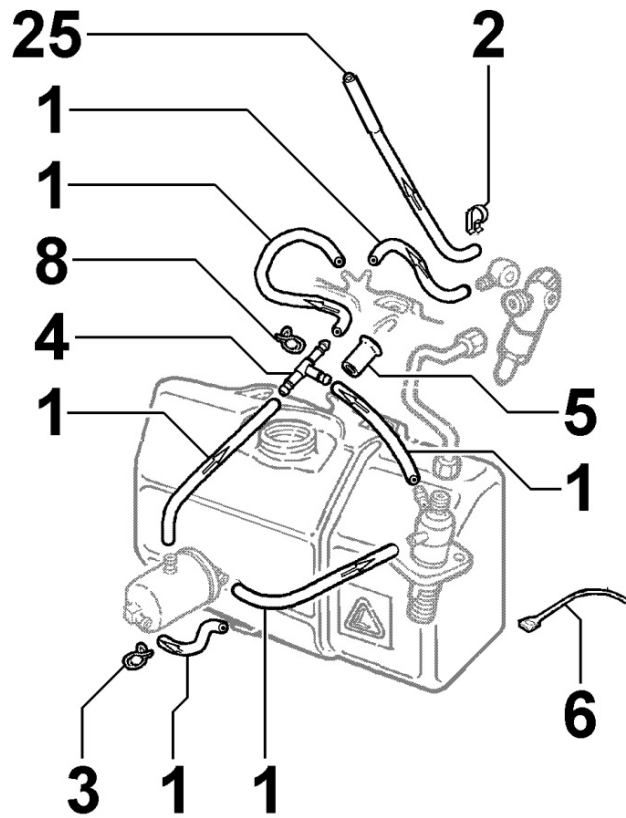

8064150010 - FUEL LINES

Pos	Kit	Included In	Code	Description	Qty	Old Code	Tech. Info
1			ED0093758720-S	FUEL HOSE 250MM (FOR SEC FILTER TO	1		
1			ED0093762300-S	FUEL TUBE TPR-PUR 5X10XL.500	1-6