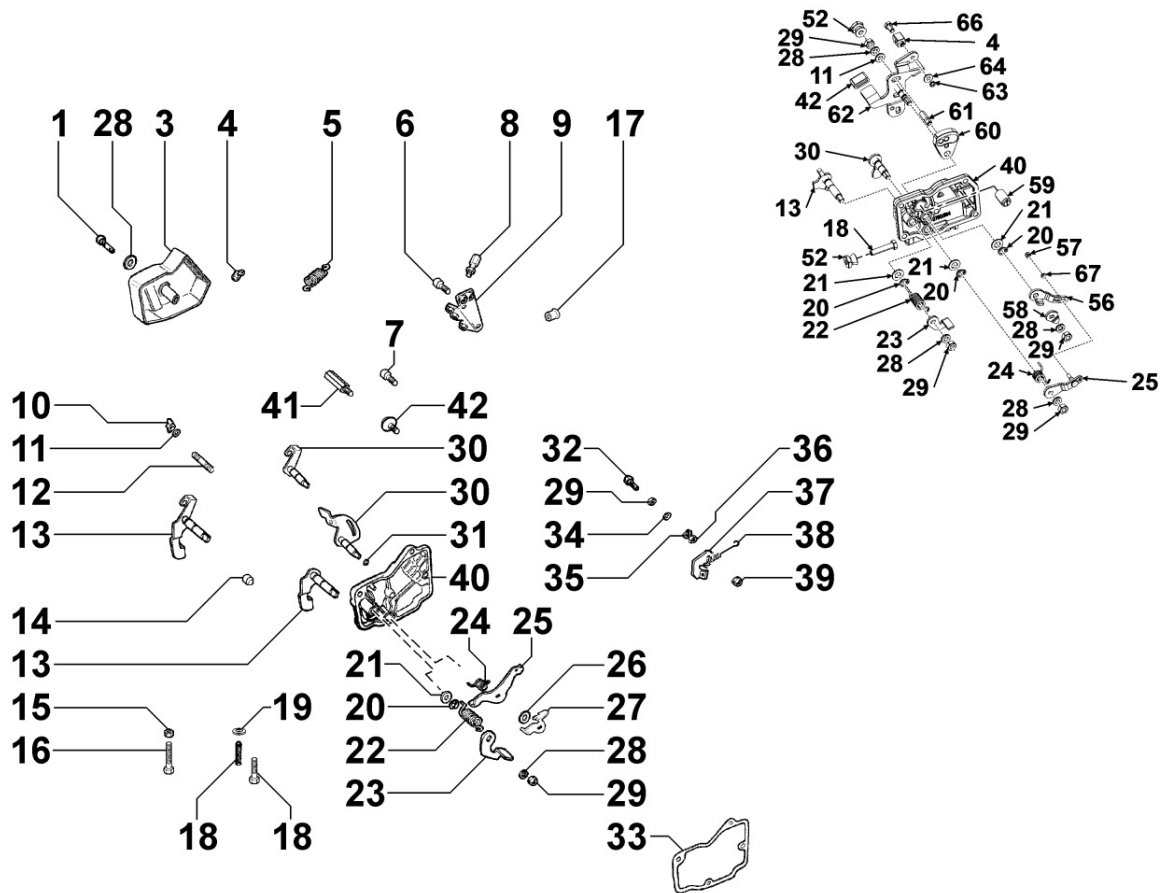

8051150020 - CONTROLS

Pos	Kit	Included In	Code	Description	Qty	Old Code	Tech. Info
1			ED0097900300-S	SCREW	1		
2			ED0076260470-S	WASHER	1		
3			ED0069273730-S	GUARD	1		
4			ED0058301190-S	JUNCTION	2		
5			ED0056552300-S	SPRING	1		
6			ED0097300120-S	ALLEN SCREW	4		
8			ED0091801910-S	CABLE END	2		
9			ED0085101430-S	ANGLE BRACKET	1		
15			ED0032401530-S	NUT	2		
16			ED0017600270-S	BOLT	1		
18			ED0017600290-S	BOLT	1		
20		(A)	ED0012400020-S	SNAP RING	2		
21		(A)	ED0076251050-S	WASHER	2		
22		(A)	ED0056000390-S	SPRING	1		
24		(A)	ED0056000380-S	SPRING	1		
28		(A)	ED0075650040-S	WASHER	2		
29		(A)	ED0032400080-S	NUT	2		
31		(A)	ED0012000410-S	O-RING	2		
33			ED0044311990-S	GASKET	1		
40	(A)		ED0027505670-S	COVER	1