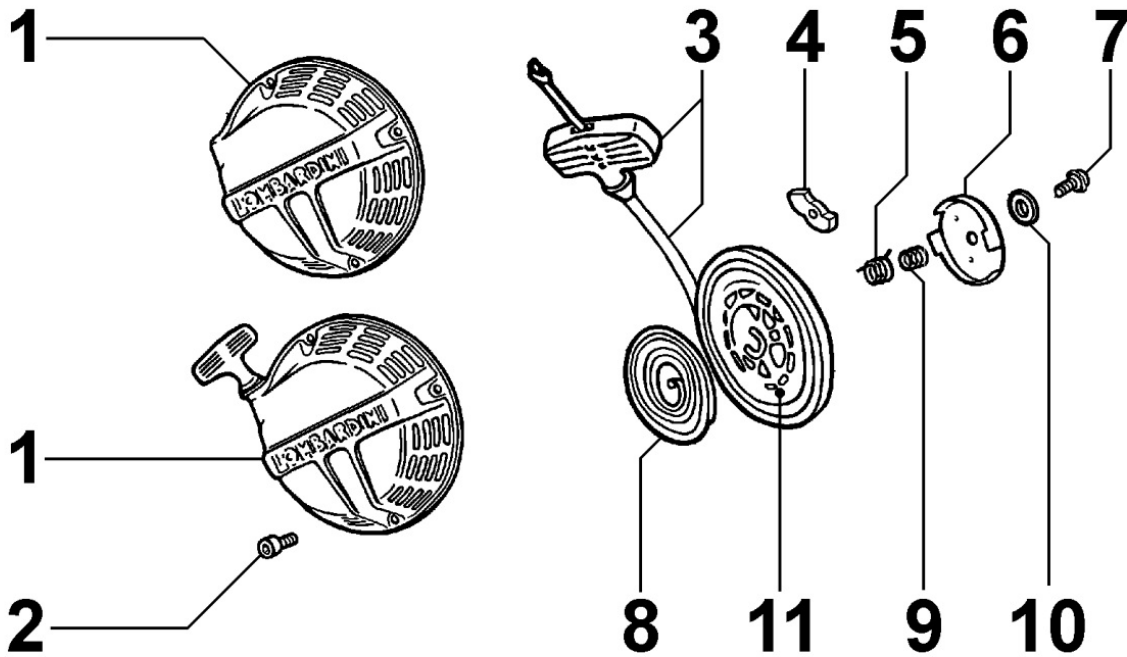

## 8110150020 - STARTING

Pos	Kit	Included In	Code	Description	Qty	Old Code	Tech. Info
1			ED0069611080-S	PULLEY	1		
2			ED0075650070-S	WASHER	3		
3			ED0097320640-S	ALLEN SCREW	3		

8120150250 - RECOIL STARTING