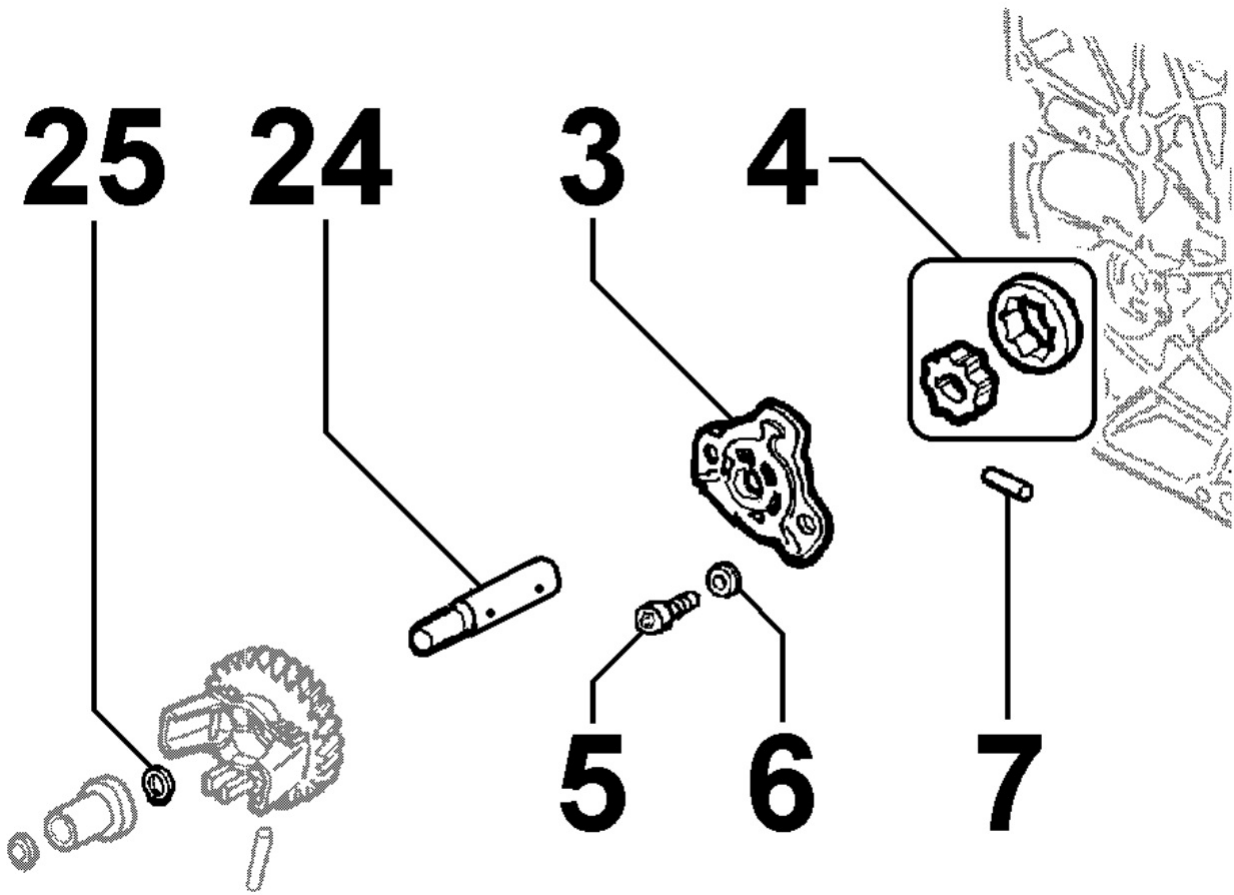

8040150010 - OIL PUMP

Pos	Kit	Included In	Code	Description	Qty	Old Code	Tech. Info
3			ED0088362100-S	SUPPORT	1		
4			ED0066050900-S	OIL PUMP	1		
5			ED0097300100-S	ALLEN SCREW	2		
6			ED0075550040-S	WASHER	2		
7			ED0077701720-S	ROLLER	1		
24			ED0011112250-S	SHAFT	1		⚠
25			ED0012400040-S	SNAP RING	1