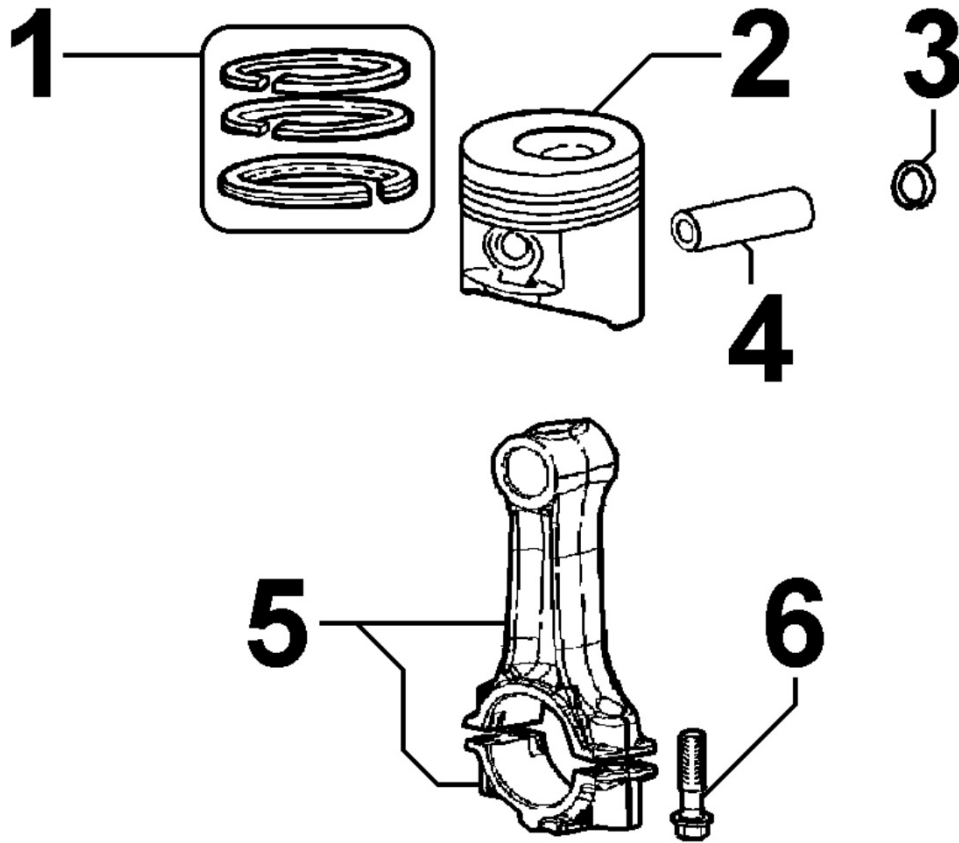

## Tavola ricambi

Index	Description
8010150070	CRANKSHAFT
8011150030	PISTON / CONNECTING ROD
8012150010	FLYWHEEL
8020150060	CRANKCASE
8021150040	CYLINDER HEAD
8022150010	HEAD COVER
8024150010	TIMING GEAR SIDE SUPPORT
8030150380	INJECTION SYSTEM
8035150010	CAMSHAFT
8036150010	ROCKER ARMS / VALVES
8037150010	COMPRESSION RELEASE
8040150010	OIL PUMP
8042150010	OIL FILTER
8043150010	OIL DIPSTICK
8044150010	OIL PRESSURE VALVE
8050150050	SPEED GOVERNOR
8051150020	CONTROLS
8061150010	FUEL FILTER
8063150040	FUEL TANK
8064150010	FUEL LINES
8070150100	AIR SHROUD
8072150070	COOLING PLATES
8081150020	AIR FILTER
8086150360	EXHAUST LINE
8087150120	EXHAUST GAS ACCESSORIES
8110150020	STARTING
8120150250	RECOIL STARTING
8162150010	1st PTO ACCESSORIES

**8010150070 - CRANKSHAFT**

Pos	Kit	Included In	Code	Description	Qty	Old Code	Tech. Info
1	(A)		ED0010508550-S	CRANKSHAFT	1		
2		(A)	ED0090801320-S	CAP	1		
3		(A)	ED0022800670-S	KEY	1		

8011150030 - PISTON / CONNECTING ROD