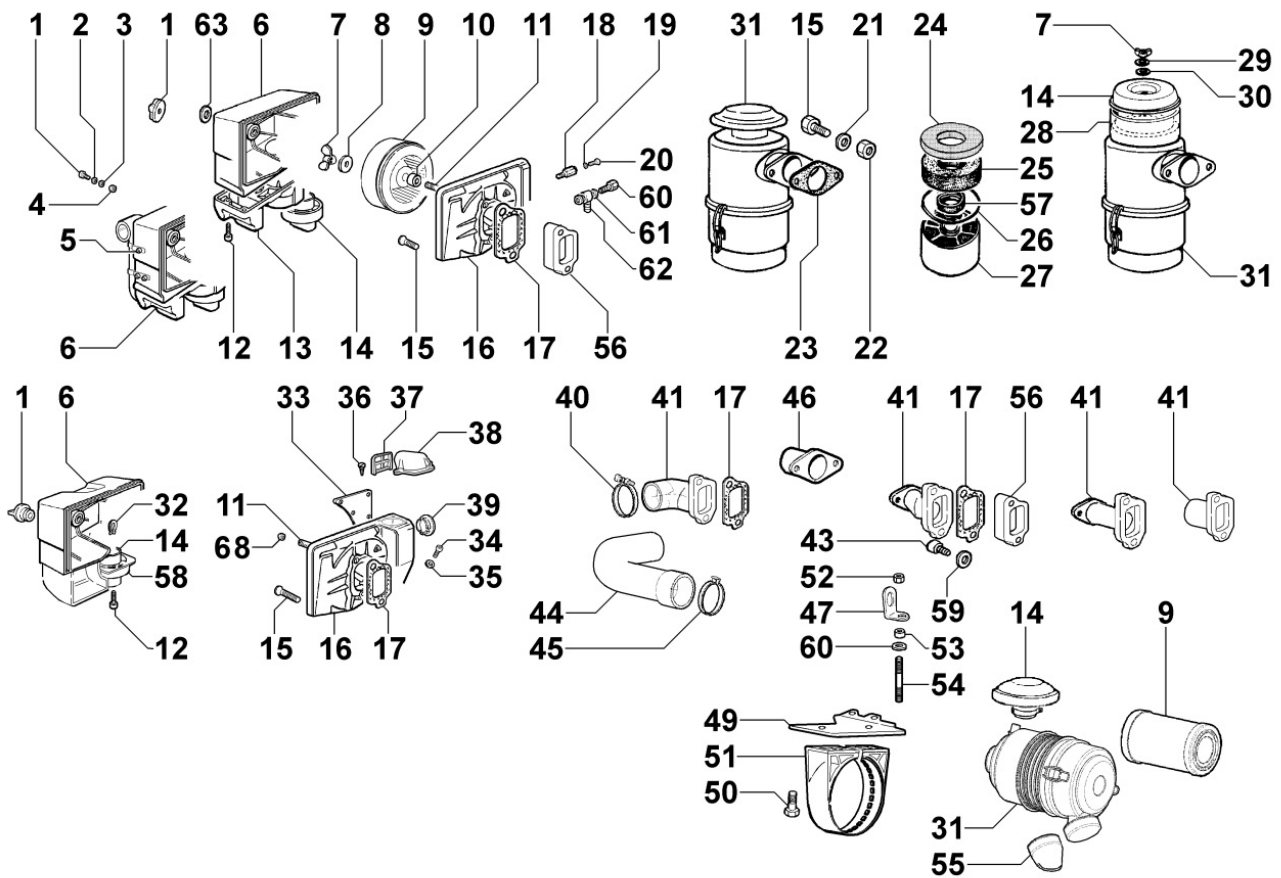

8081150020 - AIR FILTER

Pos	Kit	Included In	Code	Description	Qty	Old Code	Tech. Info
13		(A)		POS. 6			
15			ED0017700050-S	BOLT	2		
17			ED0044900930-S	GASKET	1		
23			ED0045000670-S	GASKET	1		
24			ED0054962250-S	FILTER ELEMENT	1		▲
25		(A)	ED0054962200-S	FILTER ELEMENT	1		▲
26		(A)	ED0047755220-S	GASKET	1		▲
27			ED0054962210-S	FILTER ELEMENT	1		▲
31	A		ED0037003600-S	AIR FILTER	1		▲
41			ED0039023260-S	FLANGE	1		
43			ED0097320740-S	ALLEN SCREW	2		
57		(A)	ED0012610970-S	RING	1		▲
59			ED0075650070-S	WASHER	2