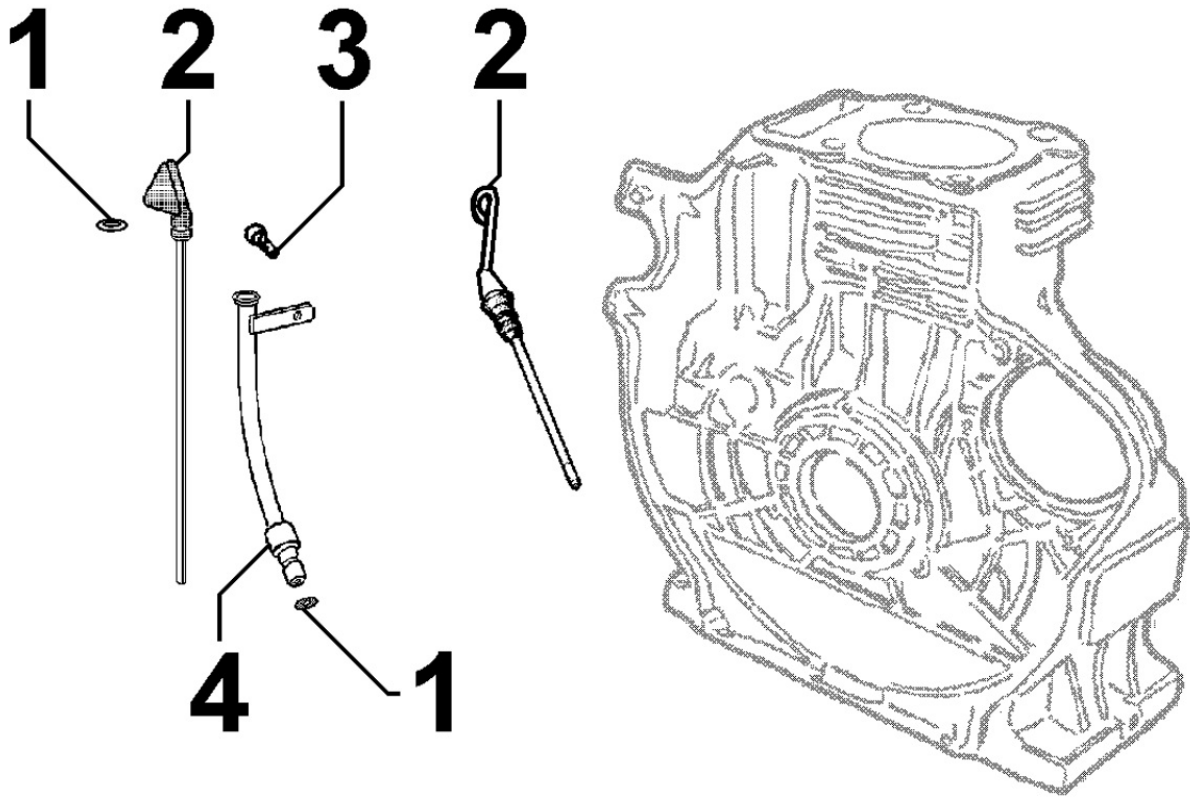

8043150010 - OIL DIPSTICK

Pos	Kit	Included In	Code	Description	Qty	Old Code	Tech. Info
2			ED0014002320-S	DIPSTICK	1