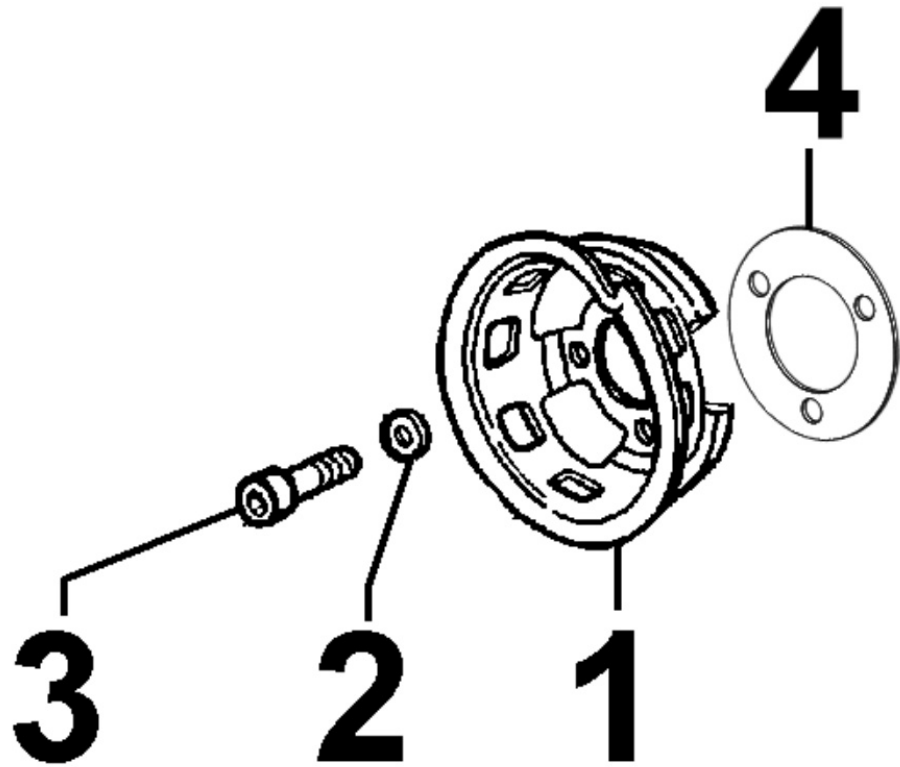

8110150020 - STARTING

Pos	Kit	Included In	Code	Description	Qty	Old Code	Tech. Info
1			ED0069611080-S	PULLEY	1		
2			ED0075650070-S	WASHER	3		
3			ED0097320640-S	ALLEN SCREW	3