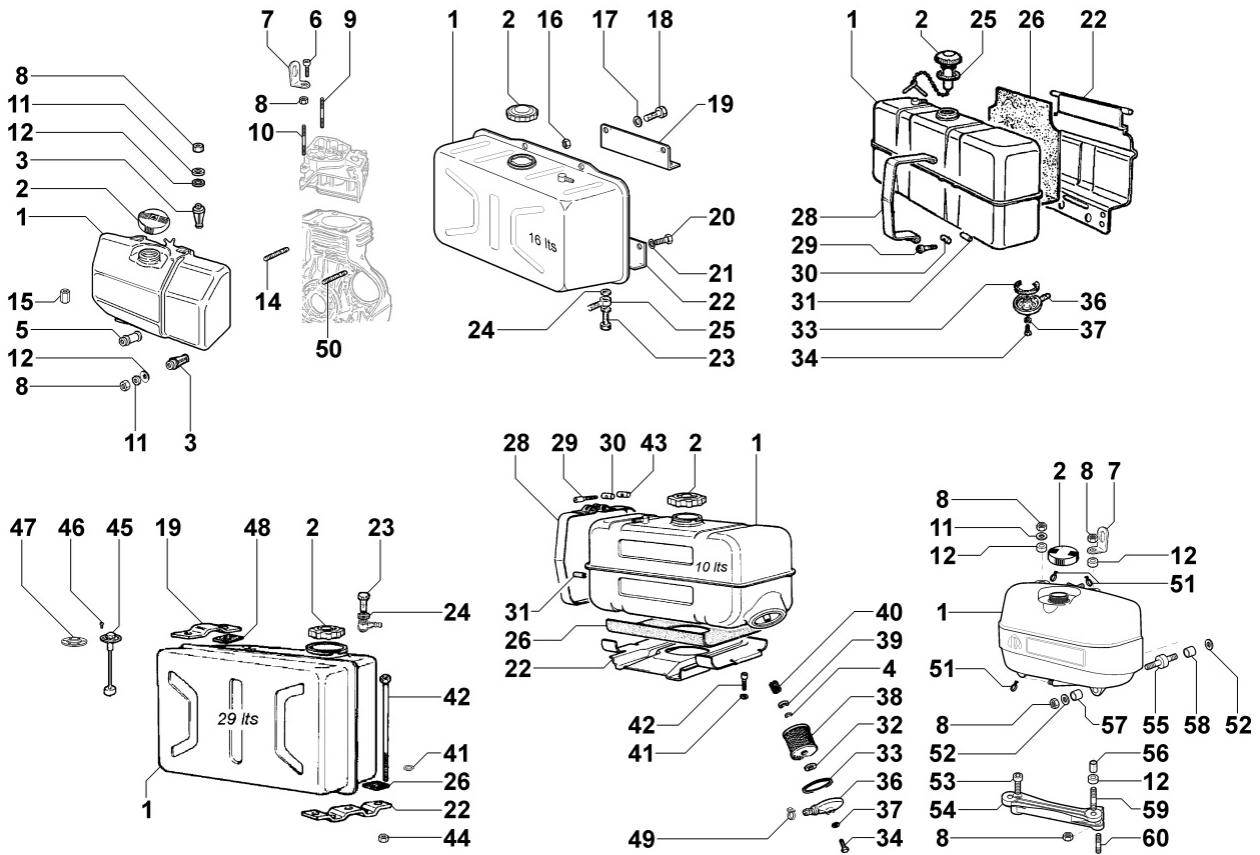

8063150040 - FUEL TANK

Pos	Kit	Included In	Code	Description	Qty	Old Code	Tech. Info
1			ED0081033110-S	TANK	1		
2			ED0090430790-S	CAP FUEL TANK COMPLETE	1		
3			ED0035273840-S	SPACER	3		
5			ED0035274190-S	SPACER	1		
7			ED0085060030-S	ANGLE BRACKET	1		
8			ED0032401640-S	NUT	4		
9			ED0067800270-S	STUD	1		
10			ED0067801640-S	STUD	1		
11			ED0076701180-S	WASHER	4		
12			ED0077011540-S	WASHER	8		
50			ED0067801700-S	STUD	2