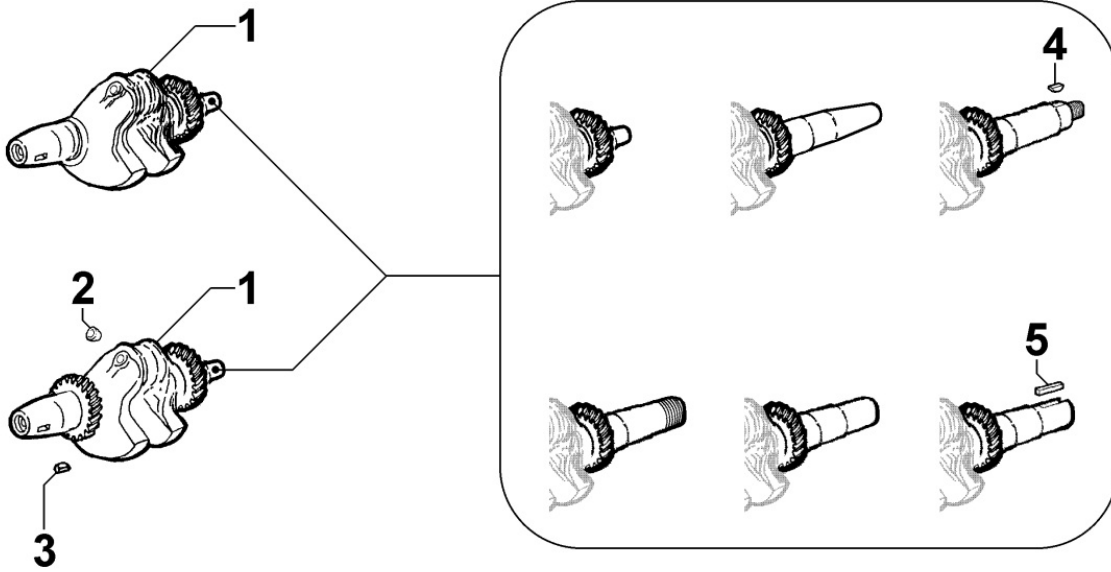

**8010150070 - CRANKSHAFT**

Pos	Kit	Included In	Code	Description	Qty	Old Code	Tech. Info
1	(A)		ED0010508550-S	CRANKSHAFT	1		
2		(A)	ED0090801320-S	CAP	1		
3		(A)	ED0022800670-S	KEY	1		

8011150030 - PISTON / CONNECTING ROD