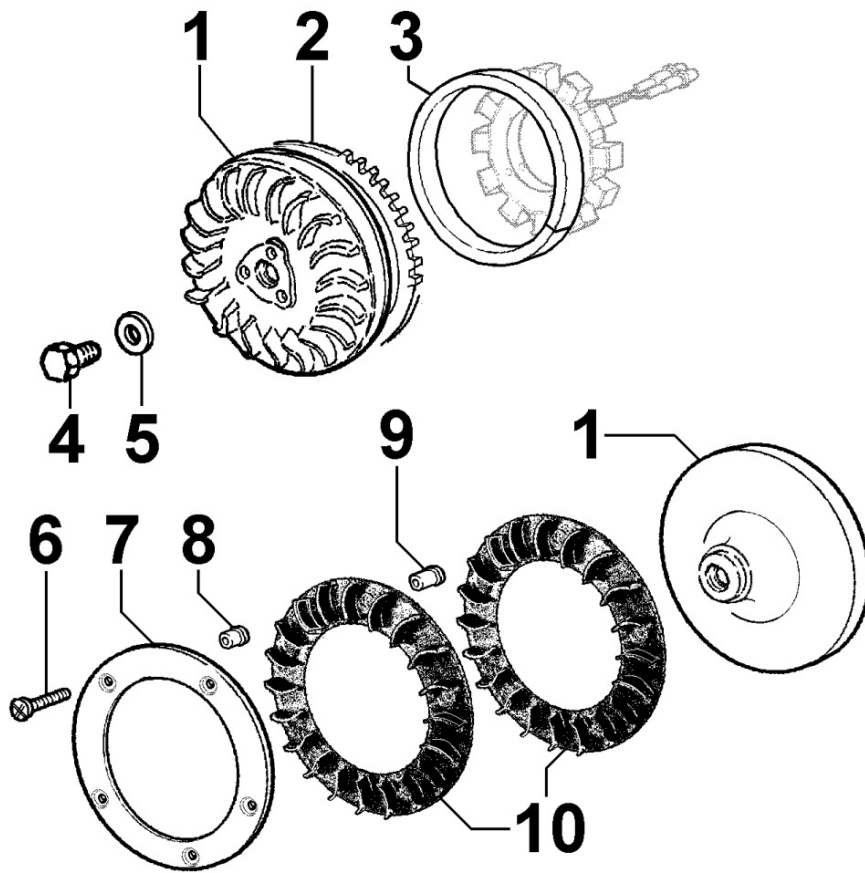

8012150010 - FLYWHEEL

Pos	Kit	Included In	Code	Description	Qty	Old Code	Tech. Info
1		(A) (B)	ED0098816330-S	FLYWHEEL	1		
4			ED0018000300-S	BOLT	1		
5			ED0076260430-S	WASHER	1