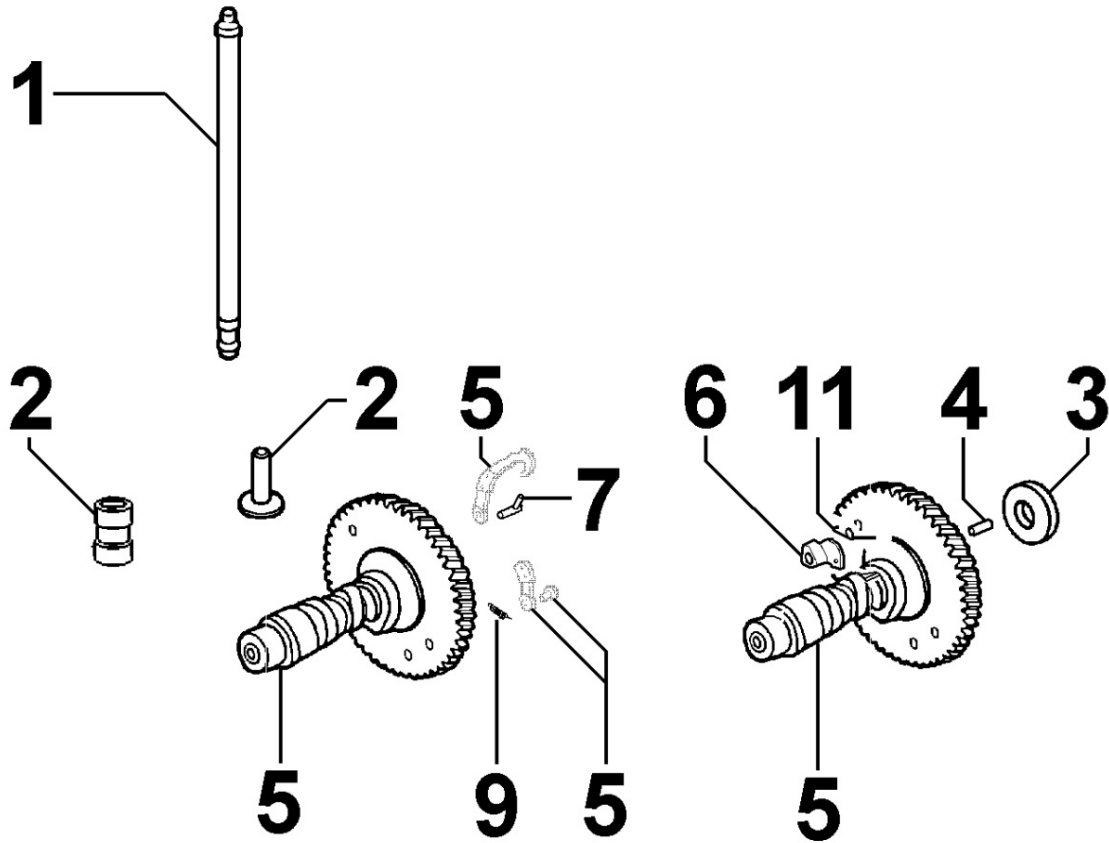

8035150010 - CAMSHAFT

Pos	Kit	Included In	Code	Description	Qty	Old Code	Tech. Info
1			ED0014101670-S	PUSHROD	2		
2			ED0072151370-S	TAPPET	2		⚠
3			ED0013012450-S	RING	1		
4		(A)	803715...0				
5	(A)		ED0010113600-S	CAMSHAFT	1		⚠
6		(A)	803715...0				
7		(A)	803715...0		1		
9		(A)	803715...0		1		
11		(A)	803715...0		1