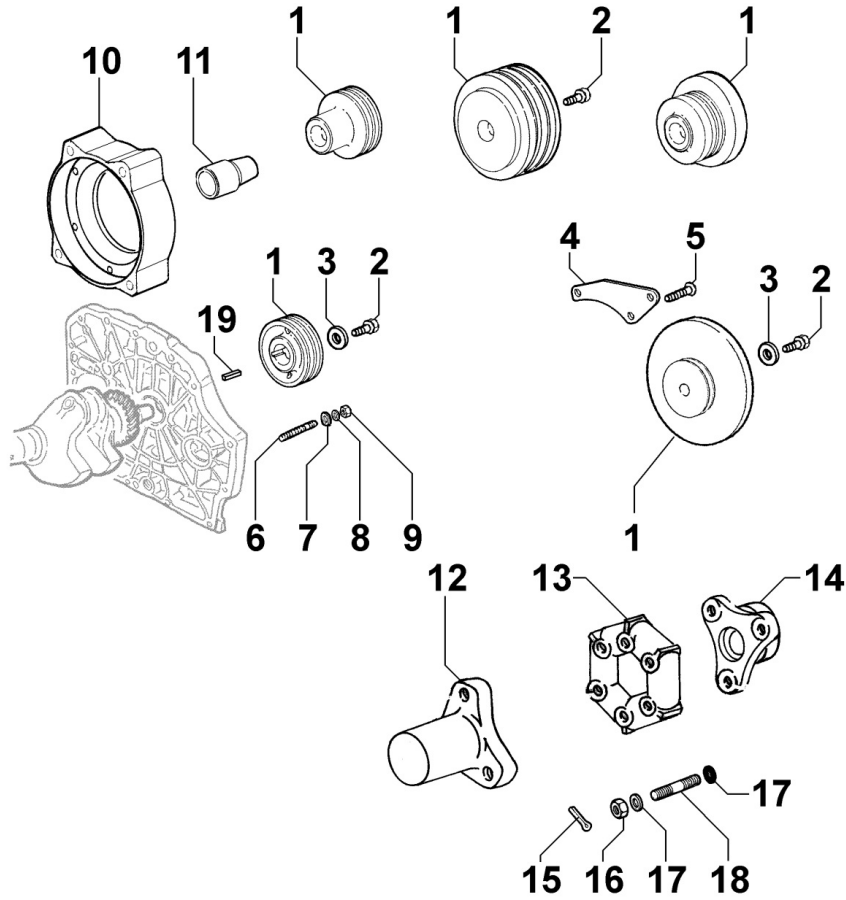

8162150010 - 1st PTO ACCESSORIES

Pos	Kit	Included In	Code	Description	Qty	Old Code	Tech. Info
2			ED0017700390-S	BOLT	1		
3			ED0076250600-S	WASHER	1