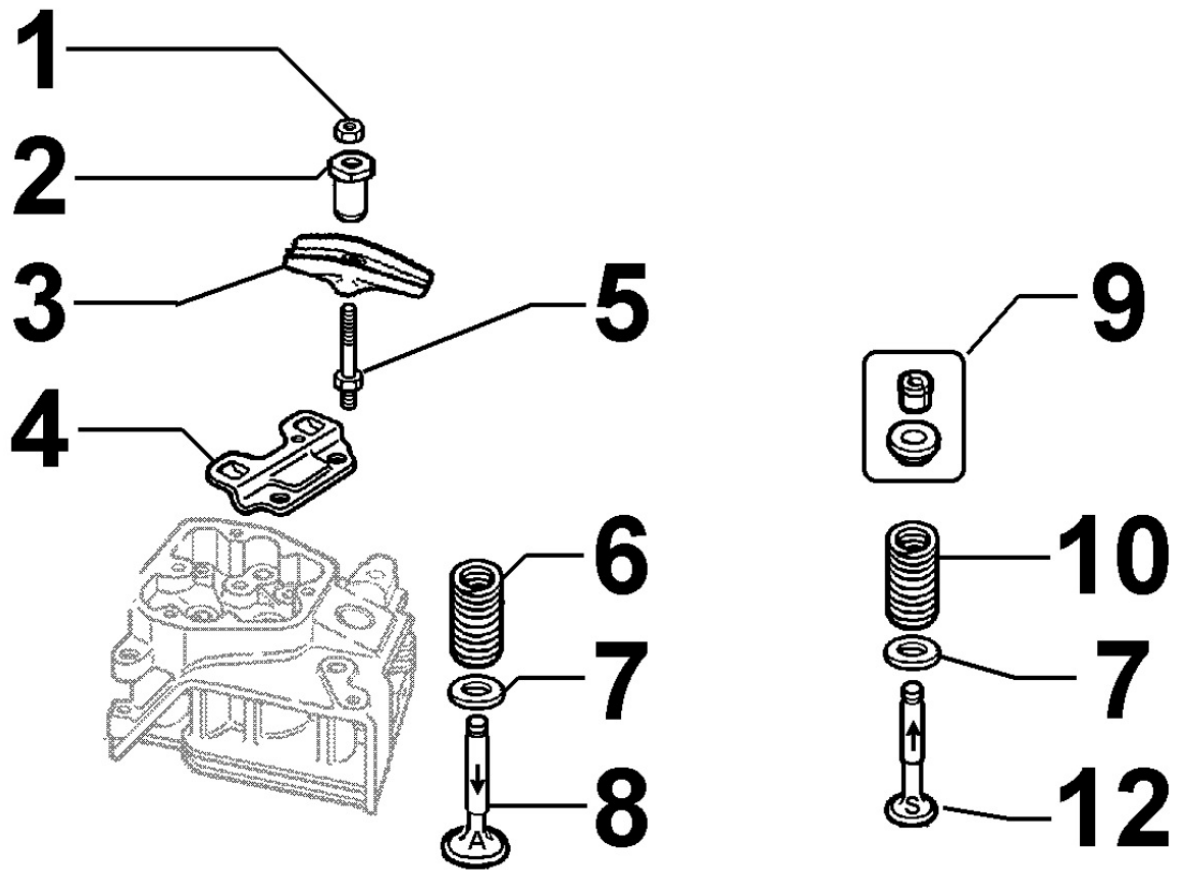

8036150010 - ROCKER ARMS / VALVES

Pos	Kit	Included In	Code	Description	Qty	Old Code	Tech. Info
1			ED0032401610-S	NUT	2		
2			ED0033002650-S	NUT	2		▲
3			ED0015411760-S	ROCKER ARM FOR MECH. TAP	2		
4			ED0051511000-S	SHEET METAL	1		
5			ED0098501160-S	ADJUSTER	2		
7			ED0034301140-S	DISC	2		
8			ED0096521300-S	INTAKE VALVE	1		
9			ED0064101360-S	VALVE SPRING RETAINER	2		
10			ED0057551170-S	SPRING	2		
12			ED0096851330-S	EXHAUST VALVE	1