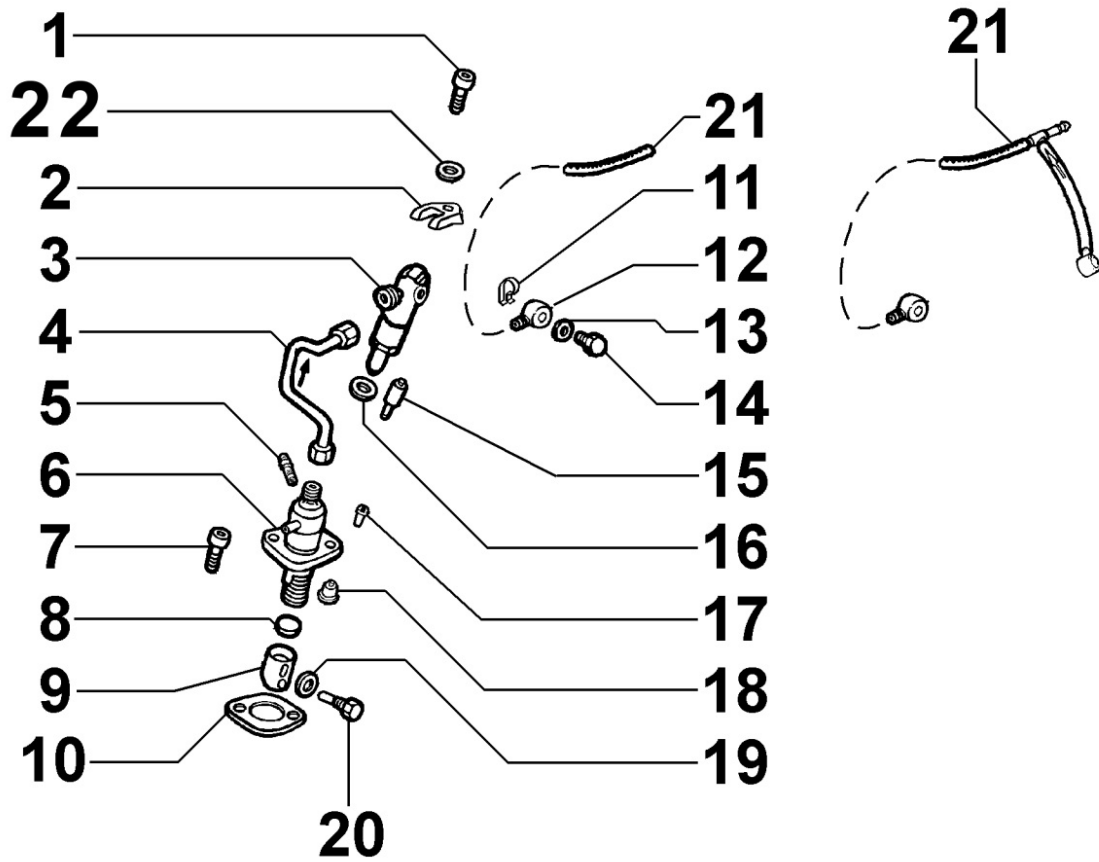

8030150380 - INJECTION SYSTEM

Pos	Kit	Included In	Code	Description	Qty	Old Code	Tech. Info
1			ED0097320780-S	ALLEN SCREW	1		
2			ED0085460790-S	BRACKET	1		
3	(A)		ED0050100430-S	INJECTOR	1		
4			ED0093758070-S	FUEL TUBE	1		
5			ED0072600420-S	JOINT	1		
6	(B)		ED0065902590-S	INJECTION PUMP	1		
7			ED0097303010-S	ALLEN SCREW	2		
8			ED0060001130-S	SHIM 4.0MM	1		
8			ED0060001140-S	SHIM 4.1MM	1		
8			ED0060001150-S	SHIM 4.2MM	1		
8			ED0060001160-S	SHIM 4.3MM	1		
8			ED0060001170-S	SHIM 4.4MM	1		
8			ED0060001180-S	SHIM 4.5MM	1		
8			ED0060001190-S	SHIM 4.6MM	1		
8			ED0060001200-S	SHIM 4.7MM	1		
8			ED0060001210-S	SHIM 4.8MM	1		
8			ED0060001220-S	SHIM 4.9MM	1		
8			ED0060001290-S	SHIM 5.0	1		
8			ED0060001300-S	SHIM 5.1MM	1		
9			ED0072151330-S	TAPPET	1		
10			ED0045801800-S	GASKET	1		
11			ED0036300500-S	CLAMP	1		
12			ED0072701080-S	JOINT	1		
13			ED0046700620-S	COPPER WASHER D10/6.2 1.5 THK	2		
14			ED0072600530-S	JOINT	1		
15		(A)	ED0065314470-S	NOZZLE	1