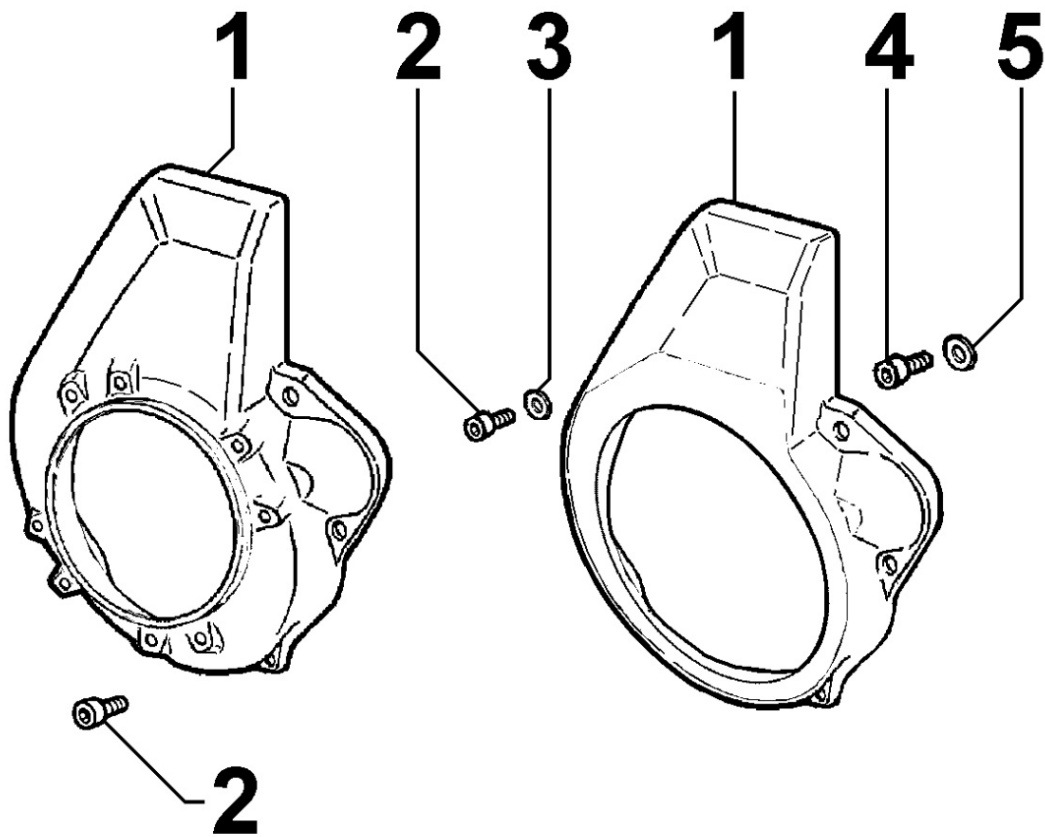

8070150100 - AIR SHROUD

Pos	Kit	Included In	Code	Description	Qty	Old Code	Tech. Info
1			ED0025697600-S	SHROUD	1		
2			ED0097320840-S	ALLEN SCREW	5