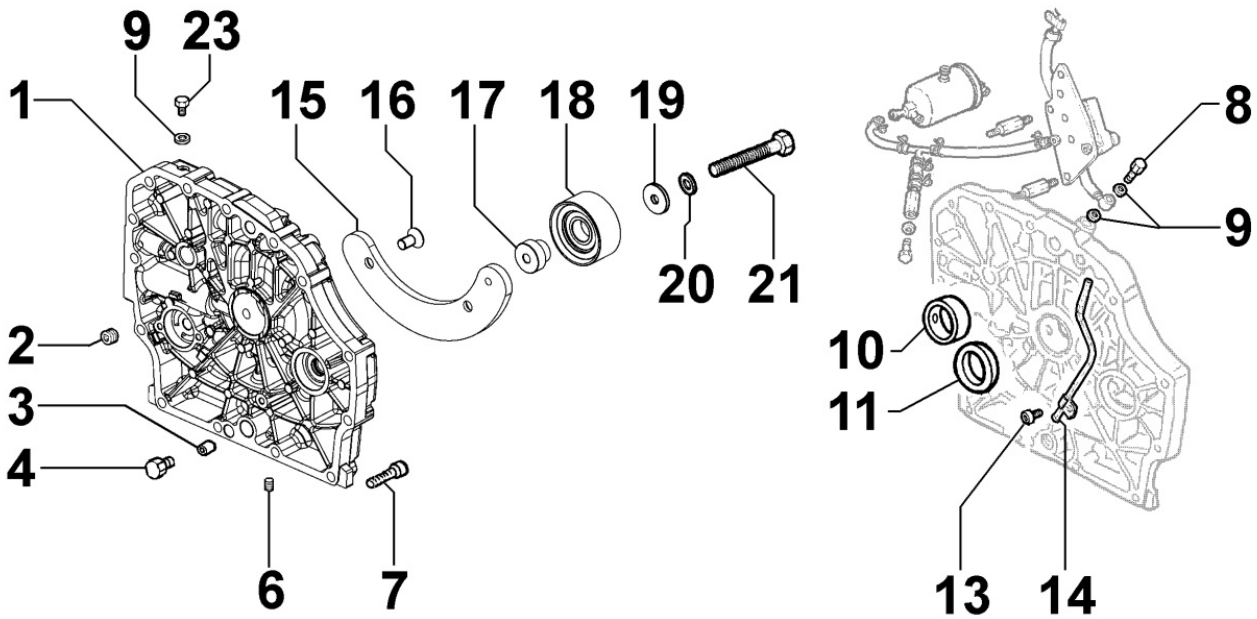

8024150010 - TIMING GEAR SIDE SUPPORT

Pos	Kit	Included In	Code	Description	Qty	Old Code	Tech. Info
1	A		ED0066459210-S	MACH. COVER COMPL. WITH PLUG	1		
3			ED0019703380-S	BUSHING	2		
6		(A)	ED0097651620-S	ALLEN SCREW	1		
7			ED0097300310-S	ALLEN SCREW	14		
9			ED0046700590-S	COPPER WASHER D14/10.2 1.	1		
10			ED0016111860-S	BEAR.-1.00	1		
10			ED0016111800-S	BEARING 0.25 FOR 15LD350	1		
10			ED0016111810-S	BEAR.-0.50	1		
10		(A)	ED0016111850-S	BEAR.STAND.	1		
11			ED0012133450-S	SEAL RING	1		
22			ED0089650480-S	CAP	1