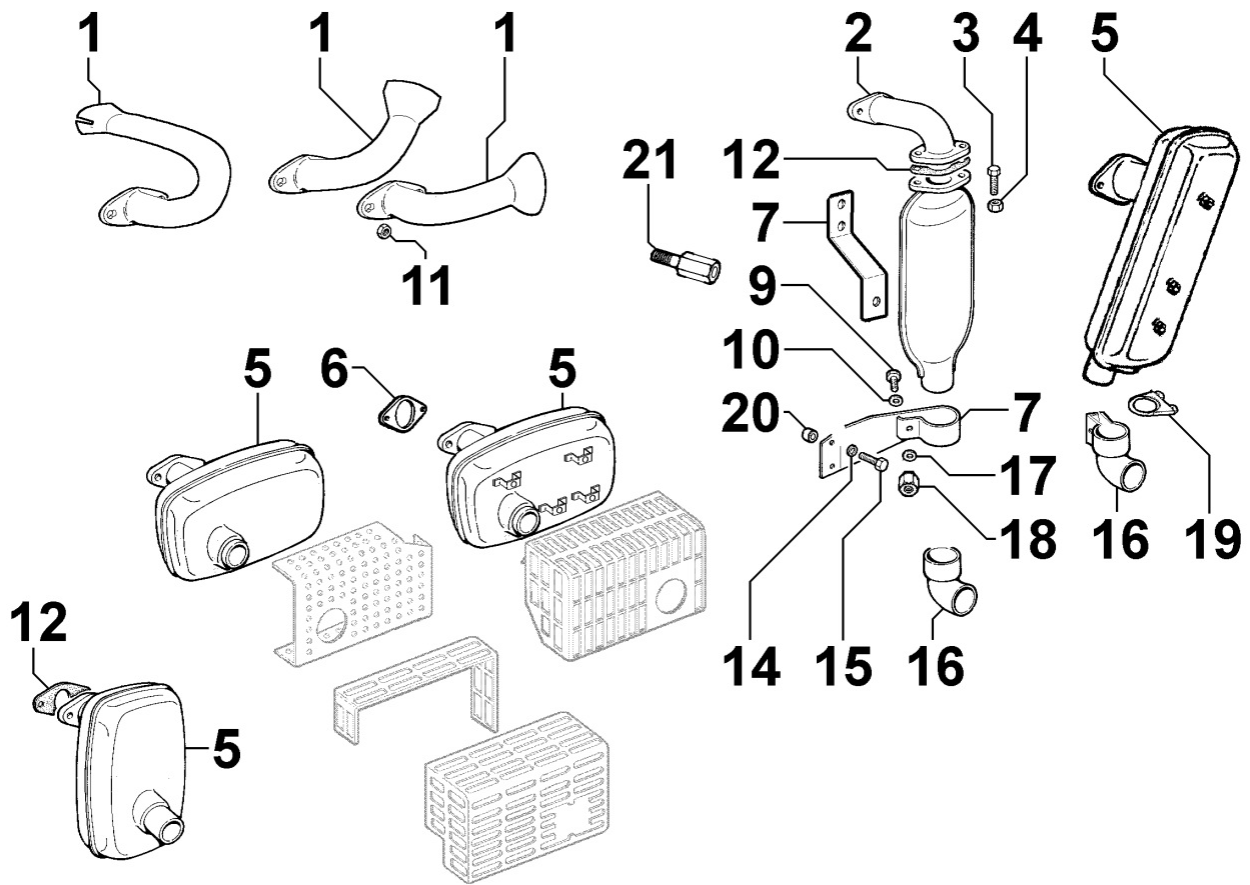

8086030240 - EXHAUST LINE

Pos	Kit	Included In	Code	Description	Qty	Old Code	Tech. Info
5			ED0054604390-S	MUFFLER	1		
11			ED0032401630-S	NUT	2		
12			ED0045000910-S	GASKET	2