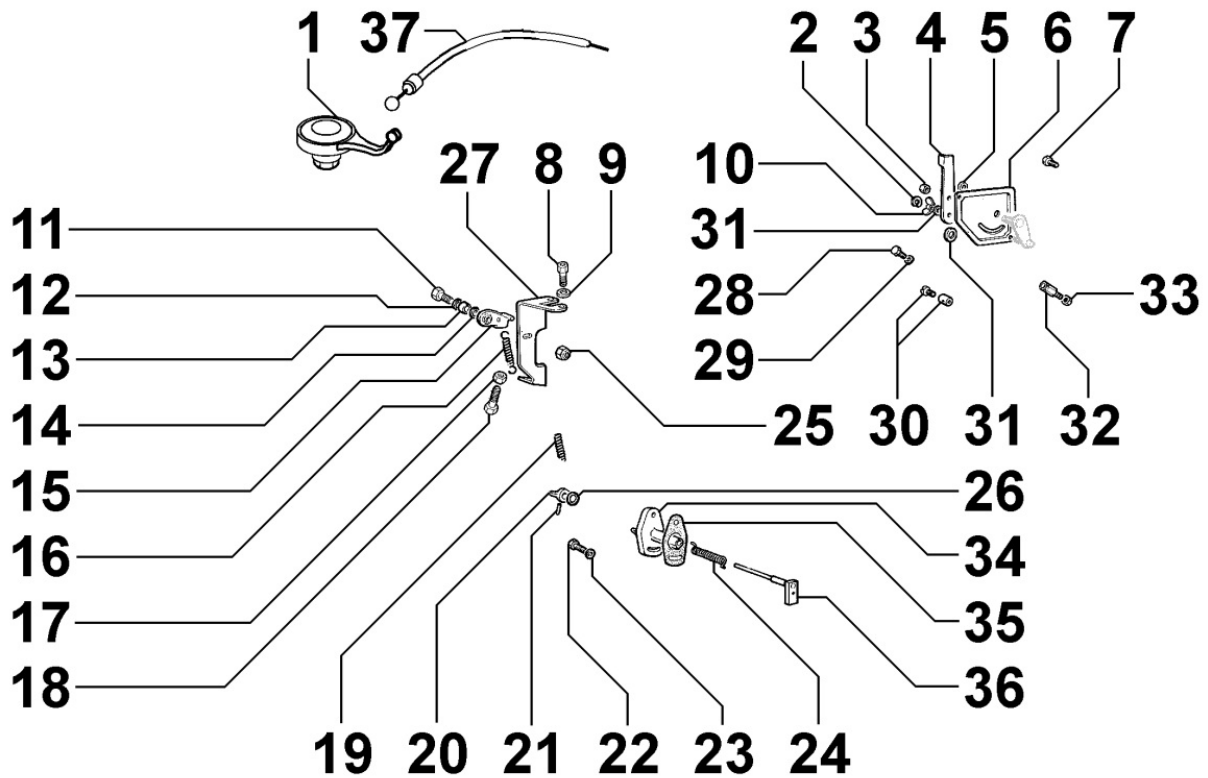

8051030050 - CONTROLS

Pos	Kit	Included In	Code	Description	Qty	Old Code	Tech. Info
6			ED0026900420-S	COVER	1		
7			ED0097900370-S	SCREW	2		
8			ED0091801920-S	CABLE END	1		
9			ED0076250610-S	WASHER	2		
11			ED0017600060-S	BOLT	1		
12			ED0076250590-S	WASHER	2		
13			ED0035000210-S	SPACER	1		
15			ED0052040840-S	LEVER	1		
17			ED0032400080-S	NUT	1		
18			ED0091801910-S	CABLE END	1		
21		(A)	ED0084200010-S	CONICAL PIN	1		
22			ED0017600050-S	BOLT	2		
24		(A)	ED0055500070-S	SPRING	1		
25			ED0032030210-S	NUT	1		
26		(A)	ED0012000410-S	O-RING	1		
27			ED0087850540-S	SUPPORT	1		
30			ED0058301190-S	JUNCTION	1		
33			ED0032400190-S	NUT	1		
35			ED0047000700-S	GASKET	1		
36	(A)		ED0025160450-S	CONTROL	1