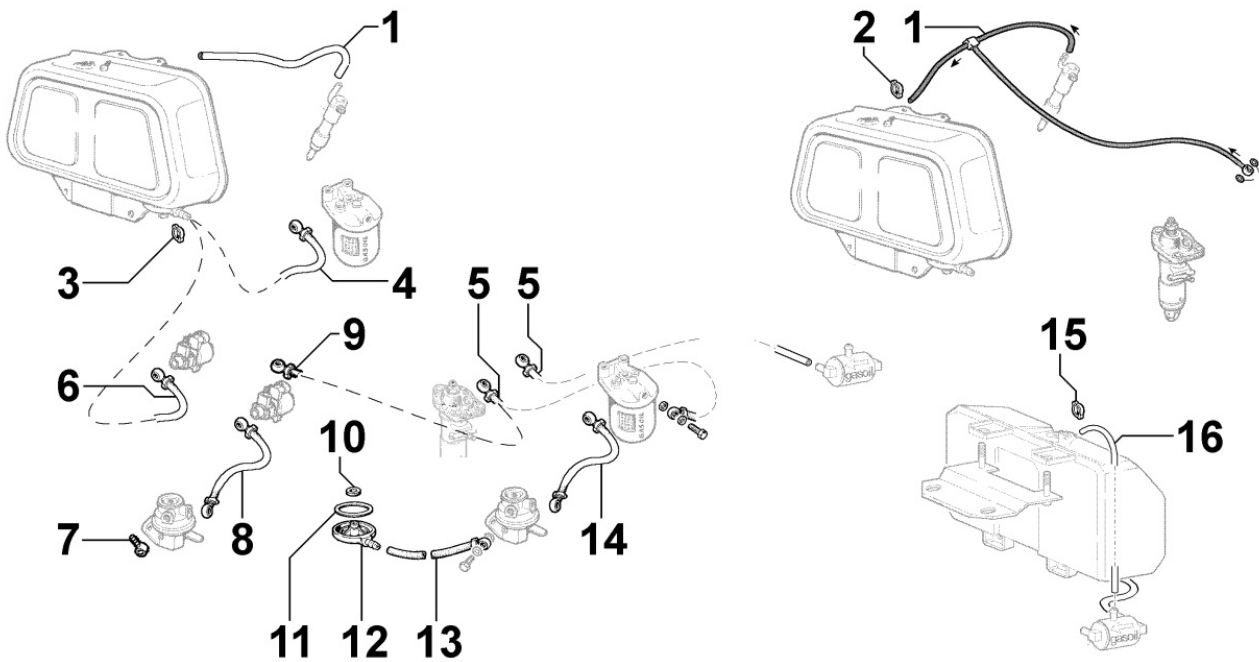

8064030050 - FUEL LINES

Pos	Kit	Included In	Code	Description	Qty	Old Code	Tech. Info
1			ED0095712040-S	FUEL HOSE	1		
10		(A)	ED0044900170-S	GASKET	1		
11		(A)	ED0044300710-S	GASKET	1		
12			ED0026050330-S	FILTER COVER	1		
13			ED0093752680-S	F.9375.274+2605.023+3630.008	1