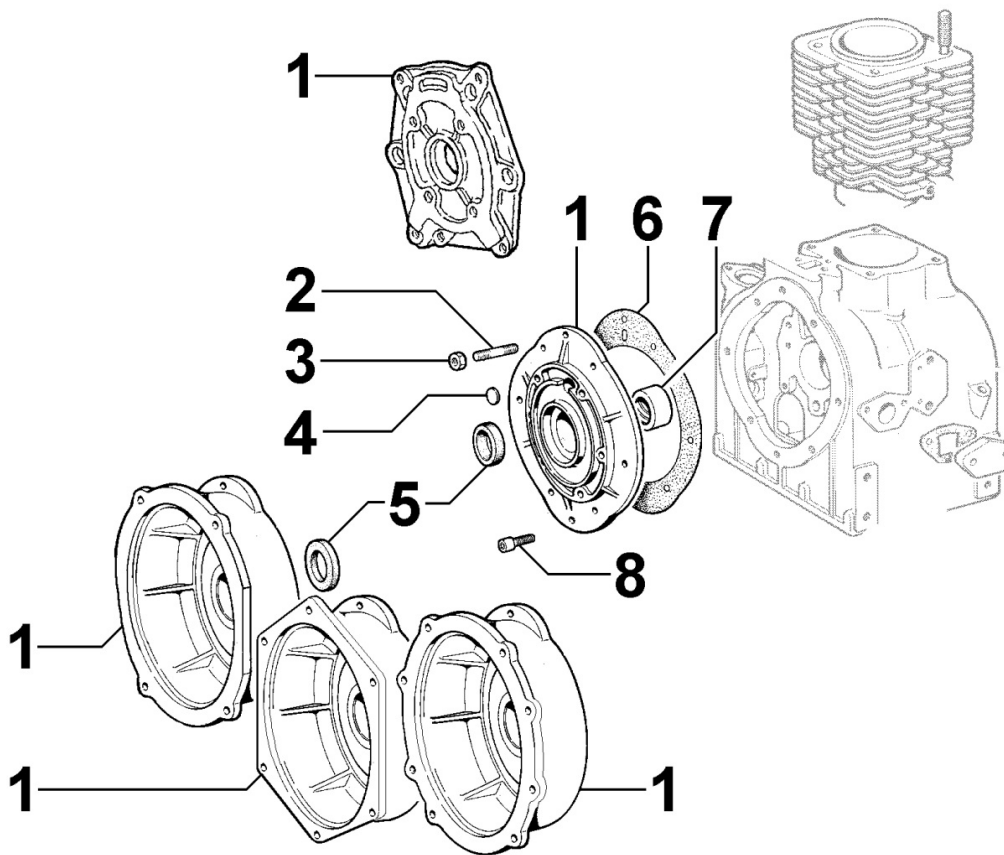

8024030030 - TIMING GEAR SIDE SUPPORT

Pos	Kit	Included In	Code	Description	Qty	Old Code	Tech. Info
0			ED0046012240-S	GASKET	1		
1	(A)		ED0020320080-S	ENGINE HOUSING	1		
2			ED0067800750-S	STUD	8		
3			ED0032401640-S	NUT	8		
4		(A)	ED0089900080-S	CAP	1		
5			ED0012133880-S	SEAL RING	1