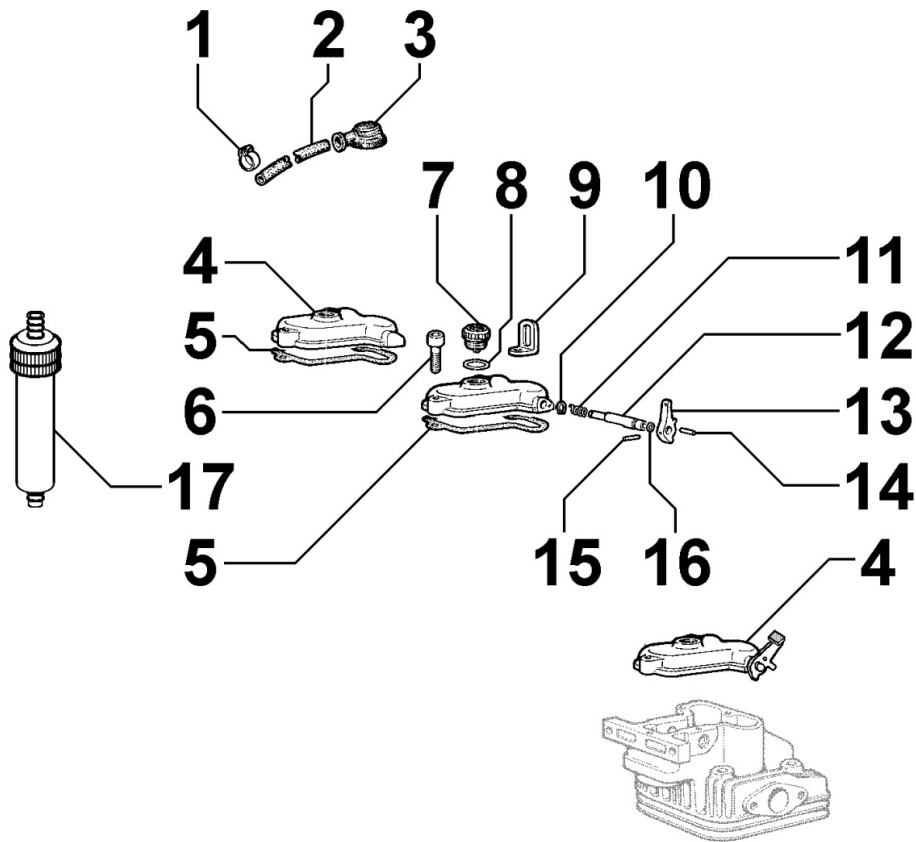

8022030010 - HEAD COVER

Pos	Kit	Included In	Code	Description	Qty	Old Code	Tech. Info
4			ED0021251660-S	ROCKER ARM COVER	1		
5			ED0044000120-S	GASKET	1		
6			ED0097320630-S	ALLEN SCREW	2		
7			ED0090500500-S	BREATHER	1		
9			ED0085060030-S	ANGLE BRACKET	1