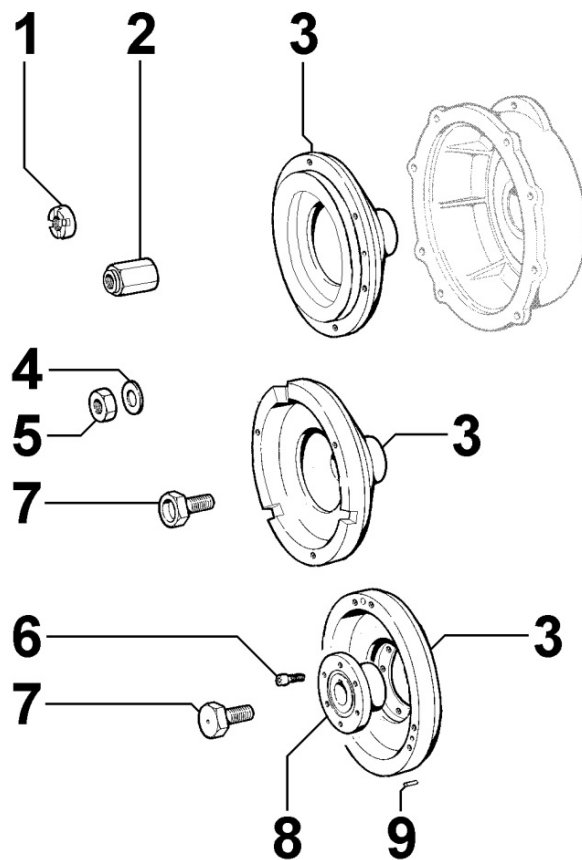

8161030160 - 1st PTO ACCESSORIES

Pos	Kit	Included In	Code	Description	Qty	Old Code	Tech. Info
3			ED0020510010-S	CLUTCH HOUSING	1		
7			ED0018620130-S	BOLT	1		
9			ED0084300540-S	SPINA 7X16 2 SMUSSI DIN 1481	2