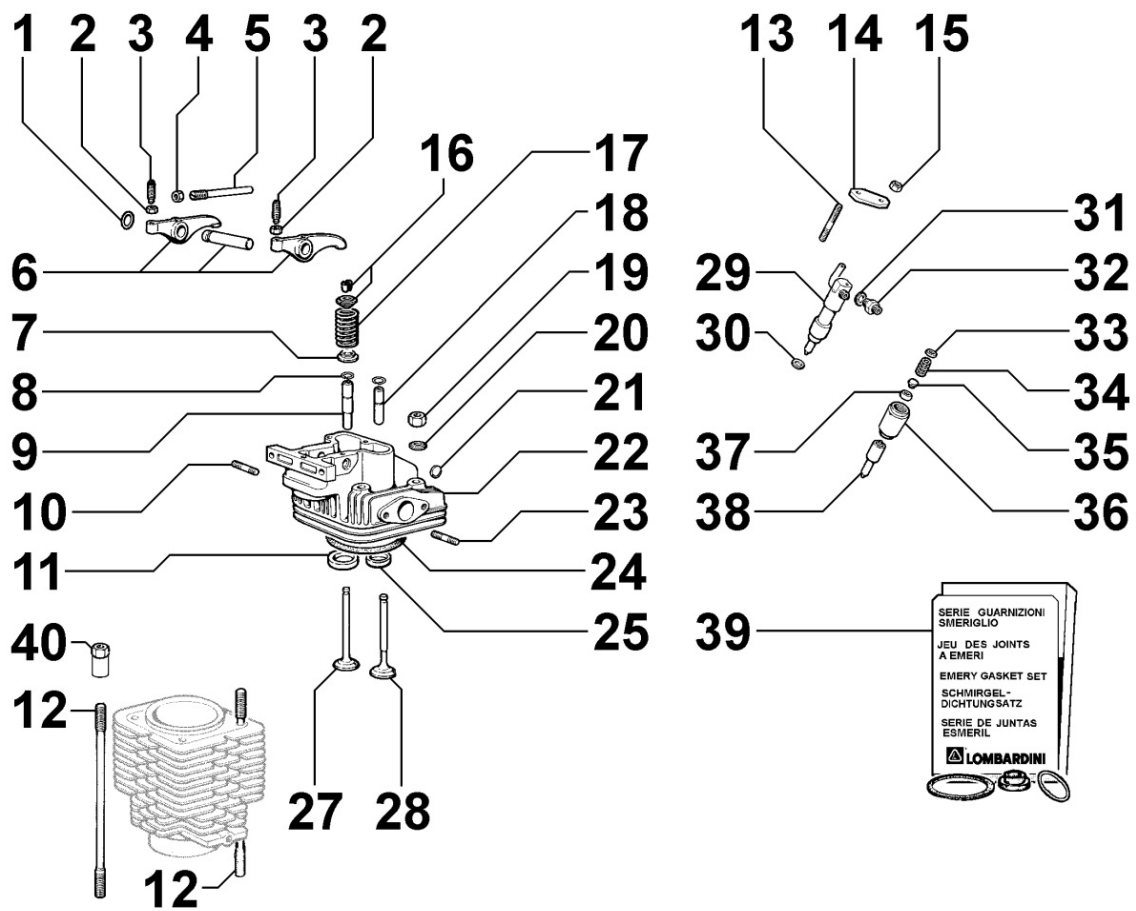

8021030090 - CYLINDER HEAD

Pos	Kit	Included In	Code	Description	Qty	Old Code	Tech. Info
0		(A)	ED0057150890-S	SPRING	2		
1			ED0012000260-S	O-RING	1		
2		(C)	ED0032400100-S	NUT	1		
3		(C)	ED0098500020-S	ADJUSTER	1		
4			ED0032400080-S	NUT	1		
5			ED0098200750-S	SCREW	1		
6	(C)		ED0043300210-S	ROCKER ARM ASS.Y	1		
6		(C)	ED0060450250-S	ROCKER ARM SHAFT	1		
7			ED0064100380-S	VALVE SPRING RETAINER	2		
9		(A)	ED0048451540-S	GUIDE	1	ED0048450530-S	
10		(A)	ED0067800100-S	STUD	2		
11		(A)	ED0080003400-S	SEDE VALVOLA ASP.PREFIN.3LD	1		
12			ED0068502140-S	STUD	4		
13		(A)	ED0067801640-S	STUD	2		
14			ED0037900700-S	FLANGE	1		
15			ED0032401630-S	NUT	2		
16			ED0064100170-S	VALVE SPRING RETAINER	2		
17			ED0057550050-S	SPRING	2		
18	(A)		ED0048451560-S	GUIDE	1	ED0048450500-S	
19			ED0032401240-S	NUT	4		
20			ED0076252810-S	WASHER	4		
21			ED0089900170-S	CAP	1		
22	(A)		ED0092000880-S	CYLINDER HEAD	1		
23		(A)	ED0067800690-S	STUD	2		
24			ED0047301170-S	HEAD GASKET 0.60	1		
24			ED0047301180-S	GASKET	1		
24			ED0047301190-S	HEAD GASKET 0.80	1