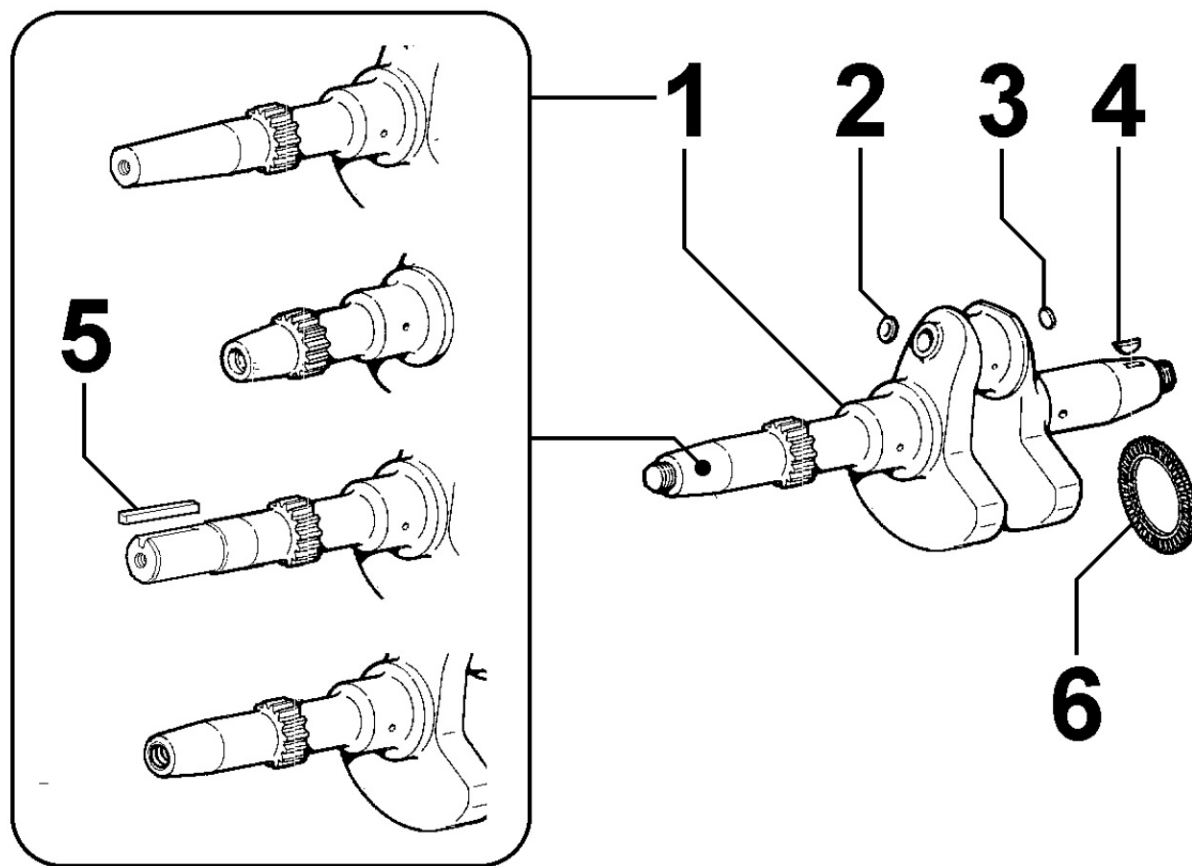

3LD510

Update Date 02/11/2019

Print Date 18/11/2019

Tavola ricambi

Index	Description
8010030020	CRANKSHAFT
8011030020	PISTON / CONNECTING ROD
8012030010	FLYWHEEL
8020030010	CRANKCASE
8021030090	CYLINDER HEAD
8022030010	HEAD COVER
8023030010	FLYWHEEL SIDE SUPPORT
8024030030	TIMING GEAR SIDE SUPPORT
8030030070	INJECTION SYSTEM
8035030020	CAMSHAFT
8040030010	OIL PUMP
8041030030	OIL PAN
8042030010	OIL FILTER
8043030010	OIL DIPSTICK
8050030060	SPEED GOVERNOR
8051030050	CONTROLS
8063030100	FUEL TANK
8064030050	FUEL LINES
8070030030	AIR SHROUD
8072030010	COOLING PLATES
8081030050	AIR FILTER
8086030240	EXHAUST LINE
8110030040	STARTING
8161030160	1st PTO ACCESSORIES
8170030010	FLYWHEEL GUARD
8176030040	MUFFLER GUARD

8010030020 - CRANKSHAFT

Pos	Kit	Included In	Code	Description	Qty	Old Code	Tech. Info
1	(A)		ED0010510130-S	CRANKSHAFT	1		
2		(A)	ED0089900020-S	CAP	1		
3		(A)	ED0089900060-S	CAP	1		
4		(A)	ED0022800560-S	KEY	1		

8011030020 - PISTON / CONNECTING ROD

Pos	Kit	Included In	Code	Description	Qty	Old Code	Tech. Info
1		(A)	ED0082110090-S	RINGS STAND.	1		
1		(A)	ED0082110100-S	RINGS +0.5	1		
1		(A)	ED0082110110-S	RINGS +1&STD.	1		
2		(A) (B)	ED0084800090-S	PISTON PIN	1		
3		(A) (B)	ED0012400190-S	SNAP RING	2		
4	(C)		ED0015261590-S	CONNECTING ROD	1		
5		(C)	ED0017701090-S	BOLT	2		
7	(A)		ED0065010740-S	PISTON +0.5	1		
7	(A)		ED0065010750-S	PISTON +1	1		
7	(A)	(B)	ED0065010730-S	PISTON STD.	1		
8		(C)	ED0016300070-S	S.ENDBRNG	1		
9			ED0016400270-S	BEAR.STAND.	1		
9			ED0016400280-S	BEAR.-0.25	1		
9			ED0016400290-S	BEAR.-0.50	1		
10	(B)		ED0048980020-S	CYLINDER-PISTON ASS.Y	1		⚠