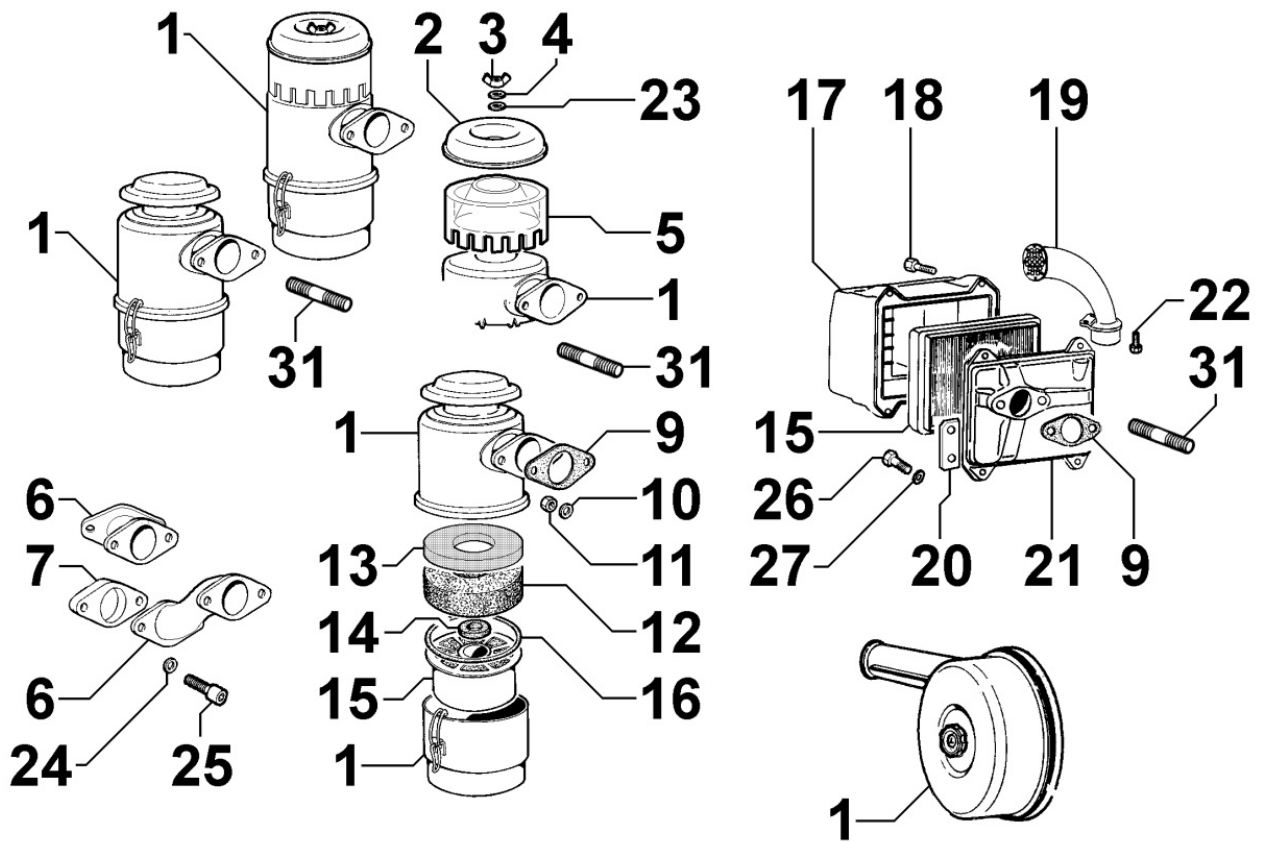

8081030050 - AIR FILTER

Pos	Kit	Included In	Code	Description	Qty	Old Code	Tech. Info
1	(A)		ED0037001010-S	AIR FILTER	1		
9			ED0045000670-S	GASKET	2		
10			ED0075550290-S	WASHER	2		
11			ED0032400210-S	NUT	2		
12		(A)	ED0054961100-S	FILTER ELEMENT	1		
14		(A)	ED0012610730-S	RING	1		
15		(A)	ED0054961110-S	FILTER ELEMENT	1		
16		(A)	ED0047760320-S	GASKET	1