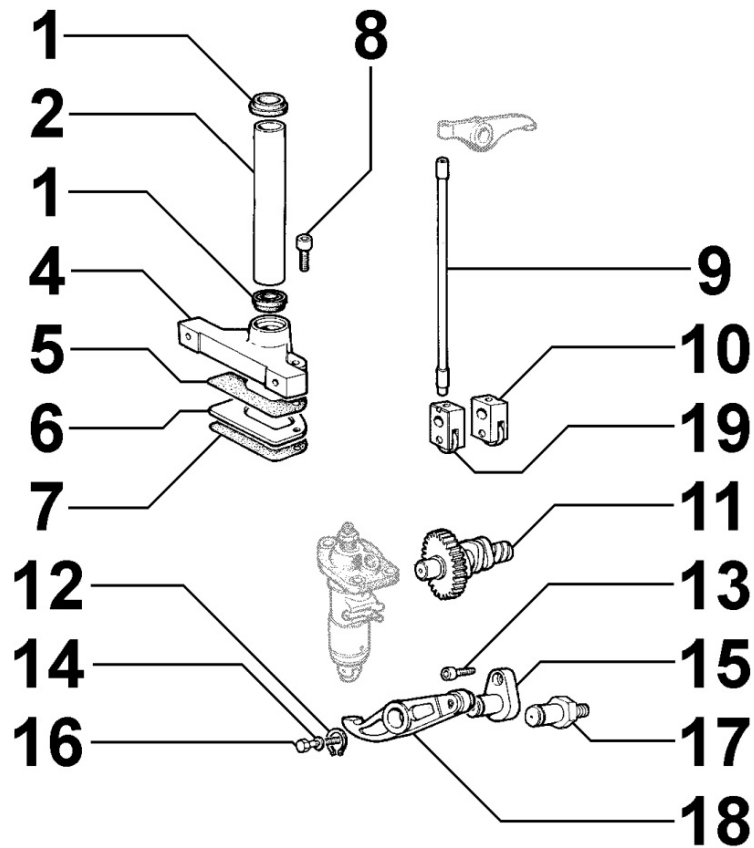

3LD510

Update Date 02/11/2019

Print Date 18/11/2019

Tavola ricambi

Index	Description
8010030020	CRANKSHAFT
8011030020	PISTON / CONNECTING ROD
8012030010	FLYWHEEL
8020030010	CRANKCASE
8021030090	CYLINDER HEAD
8022030010	HEAD COVER
8023030010	FLYWHEEL SIDE SUPPORT
8024030030	TIMING GEAR SIDE SUPPORT
8030030070	INJECTION SYSTEM
8035030020	CAMSHAFT
8040030010	OIL PUMP
8041030030	OIL PAN
8042030010	OIL FILTER
8043030010	OIL DIPSTICK
8050030060	SPEED GOVERNOR
8051030050	CONTROLS
8063030100	FUEL TANK
8064030050	FUEL LINES
8070030030	AIR SHROUD
8072030010	COOLING PLATES
8081030050	AIR FILTER
8086030240	EXHAUST LINE
8110030040	STARTING
8161030160	1st PTO ACCESSORIES
8170030010	FLYWHEEL GUARD
8176030040	MUFFLER GUARD

8024030030 - TIMING GEAR SIDE SUPPORT

Pos	Kit	Included In	Code	Description	Qty	Old Code	Tech. Info
0			ED0046012240-S	GASKET	1		
1	(A)		ED0020320080-S	ENGINE HOUSING	1		
2			ED0067800750-S	STUD	8		
3			ED0032401640-S	NUT	8		
4		(A)	ED0089900080-S	CAP	1		
5			ED0012133880-S	SEAL RING	1		

8035030020 - CAMSHAFT

Pos	Kit	Included In	Code	Description	Qty	Old Code	Tech. Info
1			ED0047400170-S	GASKET	2		
2			ED0095200390-S	PROTECTION	1		
4			ED0048400100-S	GUIDE	1		
5			ED0045350120-S	GASKET	1		
8			ED0097301000-S	ALLEN SCREW	2		
9			ED0014102090-S	PUSHROD	2		
10			ED0048870040-S	GR.PUNTERIA/TAPPT.AS. SV C	1		
11			ED0010100600-S	CAMSHAFT	1		
12			ED0012400130-S	SNAP RING	1		
17			ED0060450730-S	ROCKER ARM SHAFT	1		
18			ED0043300250-S	ROCKER ARM ASS.Y	1		
19			ED0048870030-S	GEAR SIDE TAPPET	1		