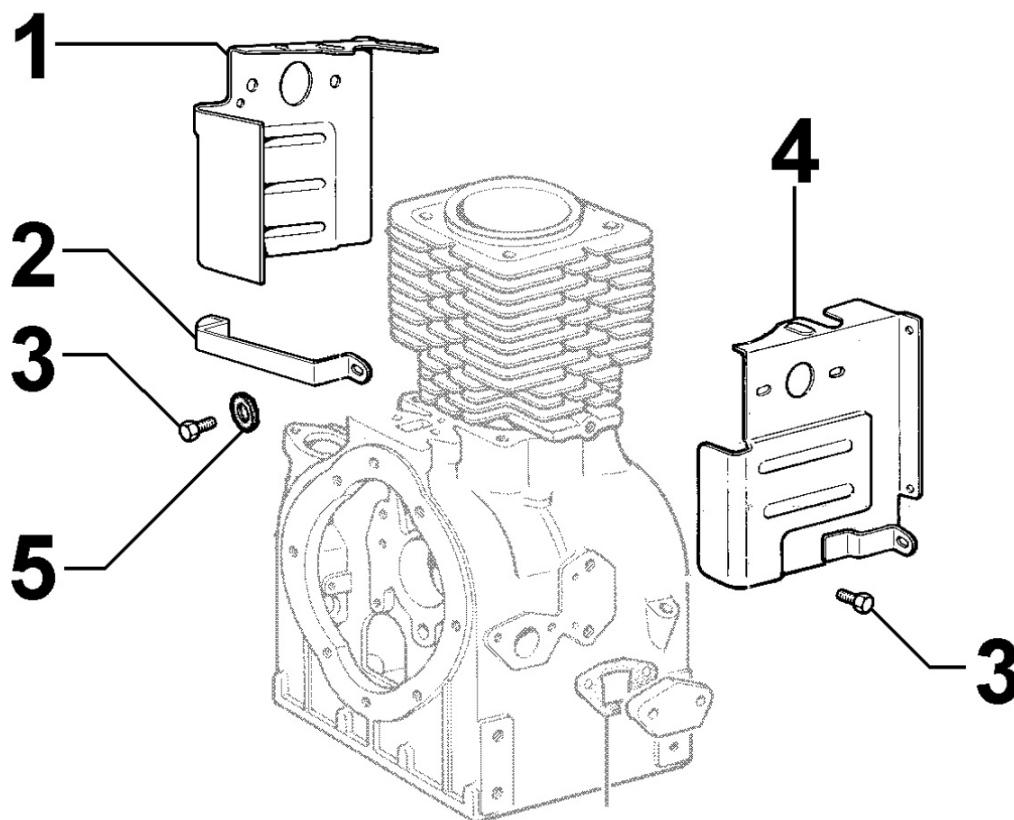

8072030010 - COOLING PLATES

Pos	Kit	Included In	Code	Description	Qty	Old Code	Tech. Info
1			ED0050662460-S	SHROUD	1		
2			ED0085454420-S	BRACKET	1		
3			ED0098652740-S	VITE/SCREW N 10	2		
4			ED0050662450-S	SHROUD	1		
5			ED0076250070-S	WASHER	2