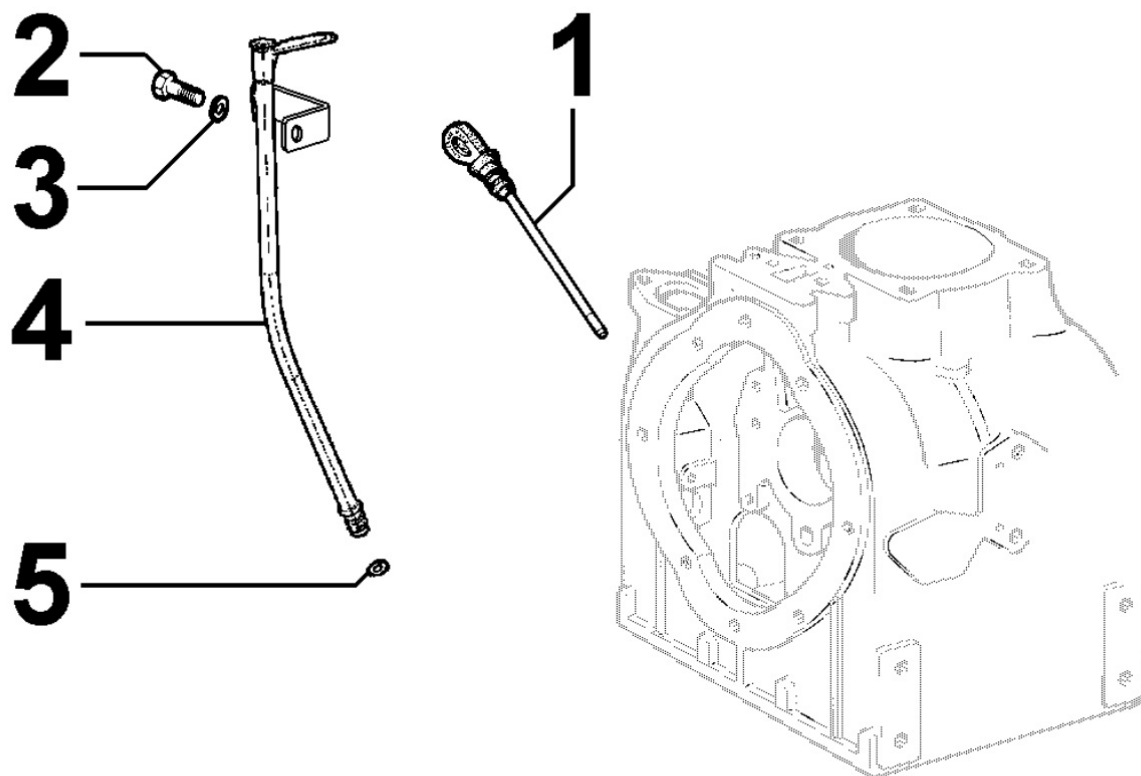

8043030010 - OIL DIPSTICK

Pos	Kit	Included In	Code	Description	Qty	Old Code	Tech. Info
1			ED0014003630-S	DIPSTICK	1