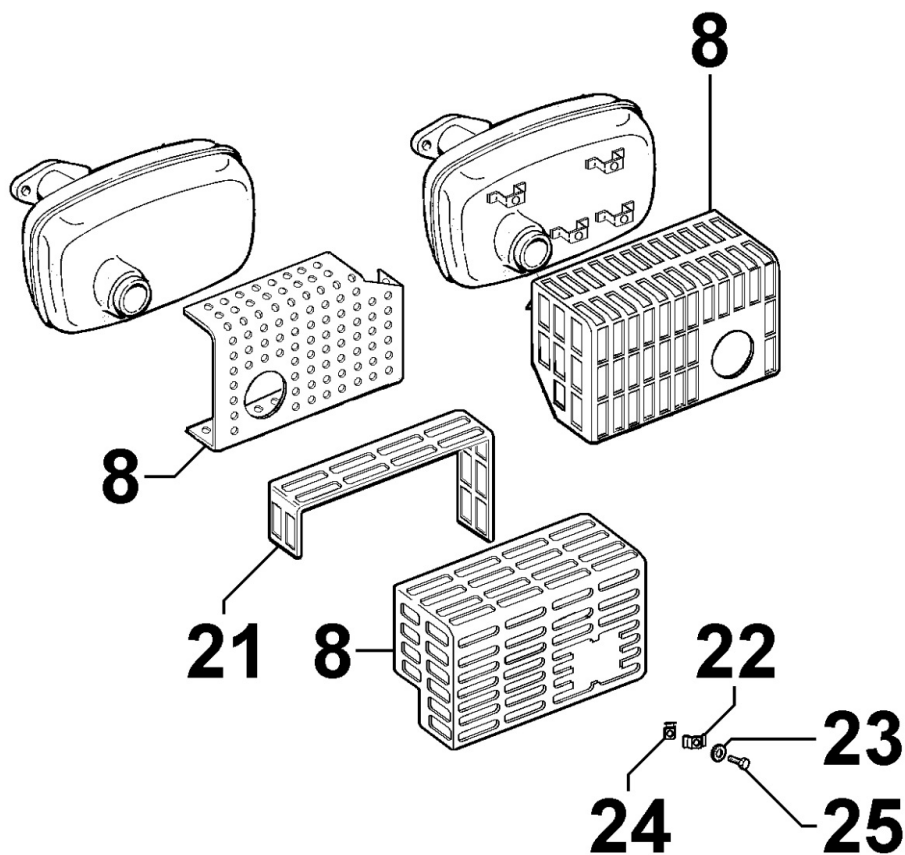

8176030040 - MUFFLER GUARD

Pos	Kit	Included In	Code	Description	Qty	Old Code	Tech. Info
8			ED0069271150-S	GUARD	1		
24			ED0062751500-S	PLATE	4		
25			ED0097900390-S	SCREW	4