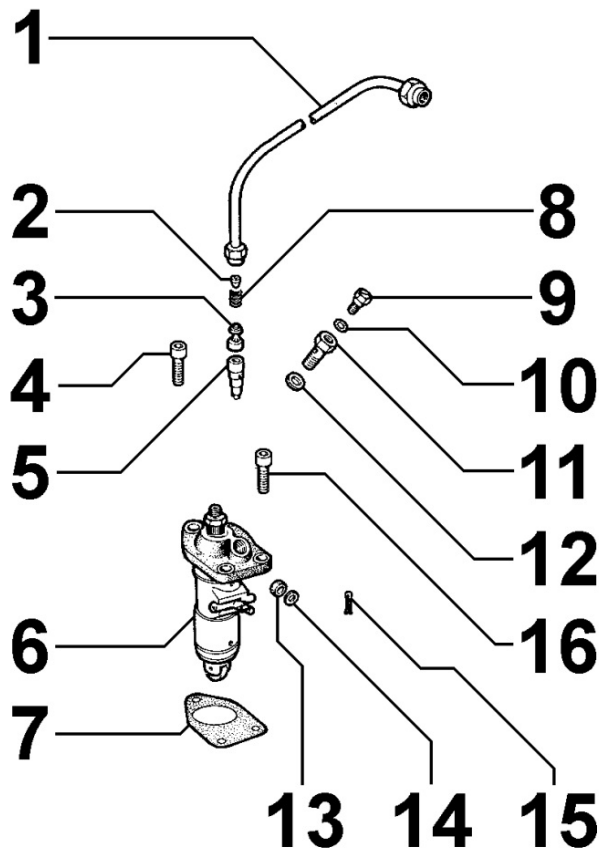

8030030070 - INJECTION SYSTEM

Pos	Kit	Included In	Code	Description	Qty	Old Code	Tech. Info
1			ED0093700100-S	FUEL TUBE	1		
2		(A)	ED0074700030-S	FILLER	1		
3		(A)	ED0096720130-S	DELIVERY VALVE	1		
4			ED0097320740-S	ALLEN SCREW	1		
5		(A)	ED0065782050-S	INJECTION PLUNGER	1		
6	(A)		ED0065902630-S	INJECTION PUMP	1		
7			ED0045800010-S	GASKET	1		
7			ED0045800080-S	GASKET	1		
7			ED0045800120-S	GASKET	1		
7			ED0045800390-S	GASKET	1		
8		(A)	ED0057550340-S	SPRING	1		
9			ED0019011710-S	UNION BOLT	1		
11			ED0019010310-S	UNION BOLT	1		
12			ED0046700600-S	COPPER WASHER	2		
13			ED0015800160-S	BUSHING	1		
14			ED00771R0010-S	PLAIN WASHERS 5,3X10X1	1		
15			ED0028000030-S	COTTER PIN	1		
16			ED0097300280-S	ALLEN SCREW	2