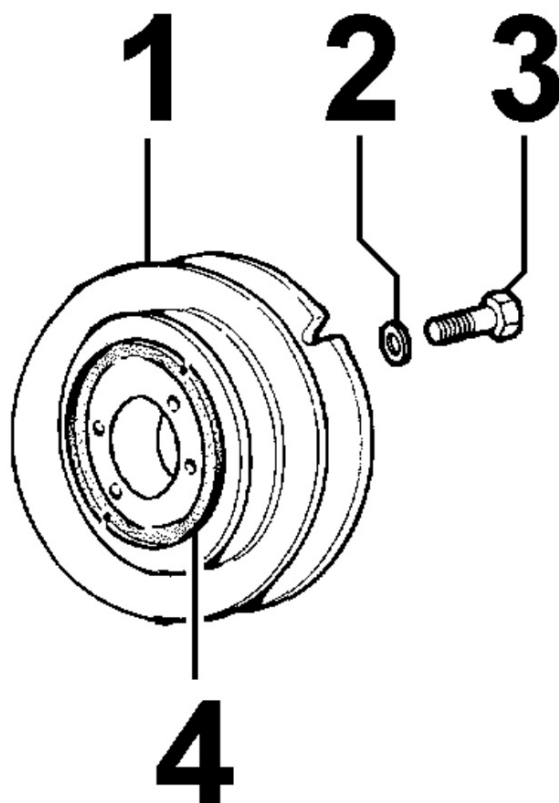

8110030040 - STARTING

Pos	Kit	Included In	Code	Description	Qty	Old Code	Tech. Info
1			ED0069610290-S	PULLEY	1		
3			ED0017700140-S	BOLT	3		
4			ED0013012800-S	RING	1