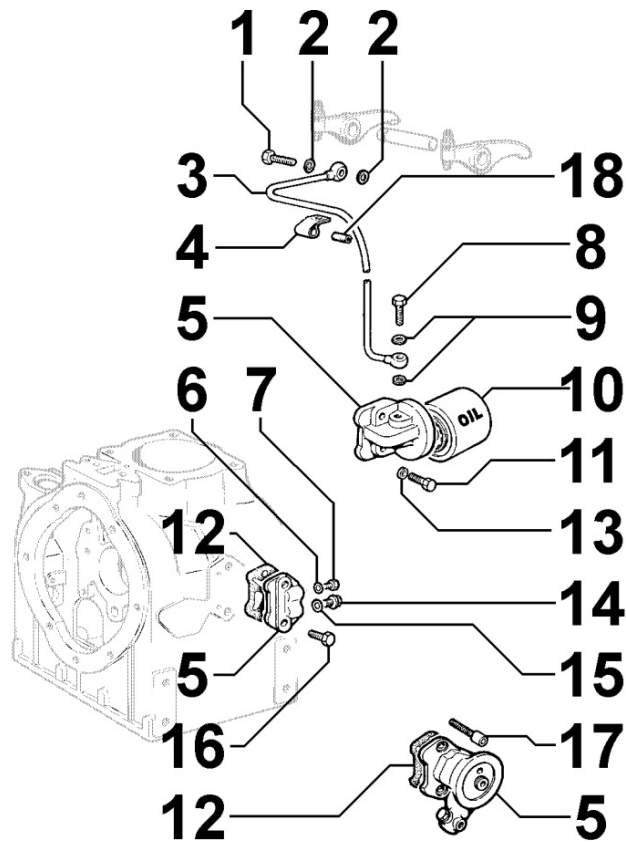

8042030010 - OIL FILTER

Pos	Kit	Included In	Code	Description	Qty	Old Code	Tech. Info
5			ED0039010270-S	FLANGE	1		
12			ED0047300210-S	GASKET	1		
16			ED0097320640-S	ALLEN SCREW	2