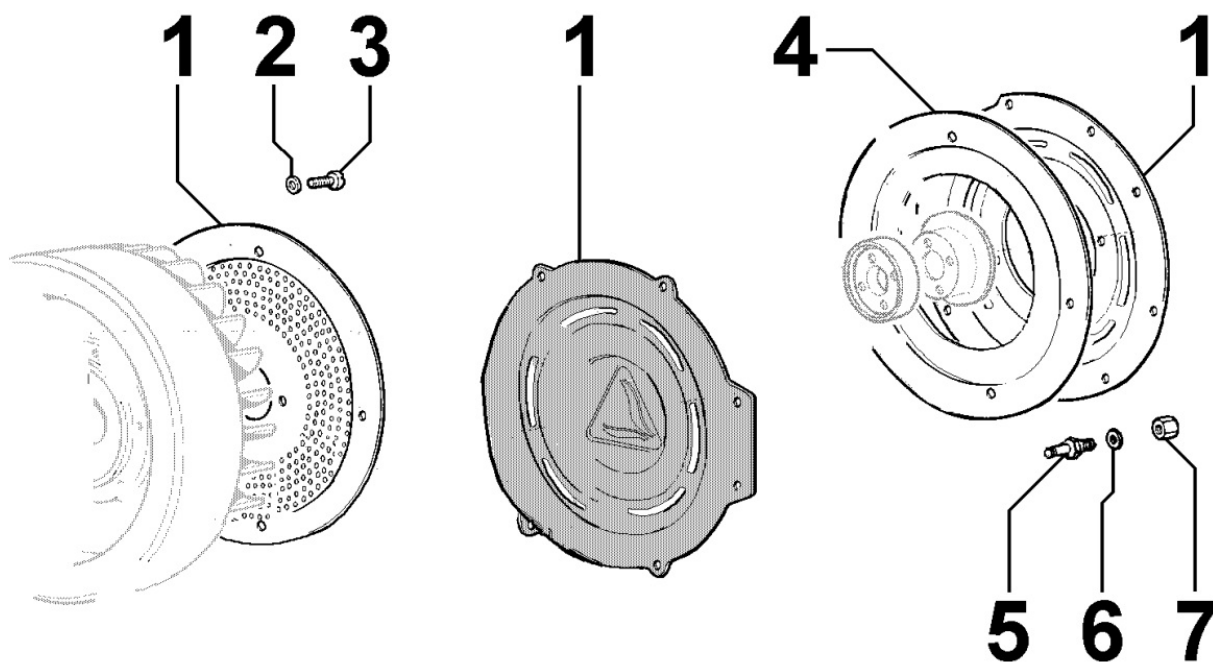

8170030010 - FLYWHEEL GUARD

Pos	Kit	Included In	Code	Description	Qty	Old Code	Tech. Info
1			ED0050960190-S	PROTECTION PLATE	1		
2			ED0075650070-S	WASHER	4		
3			ED0097901410-S	SCREW	4