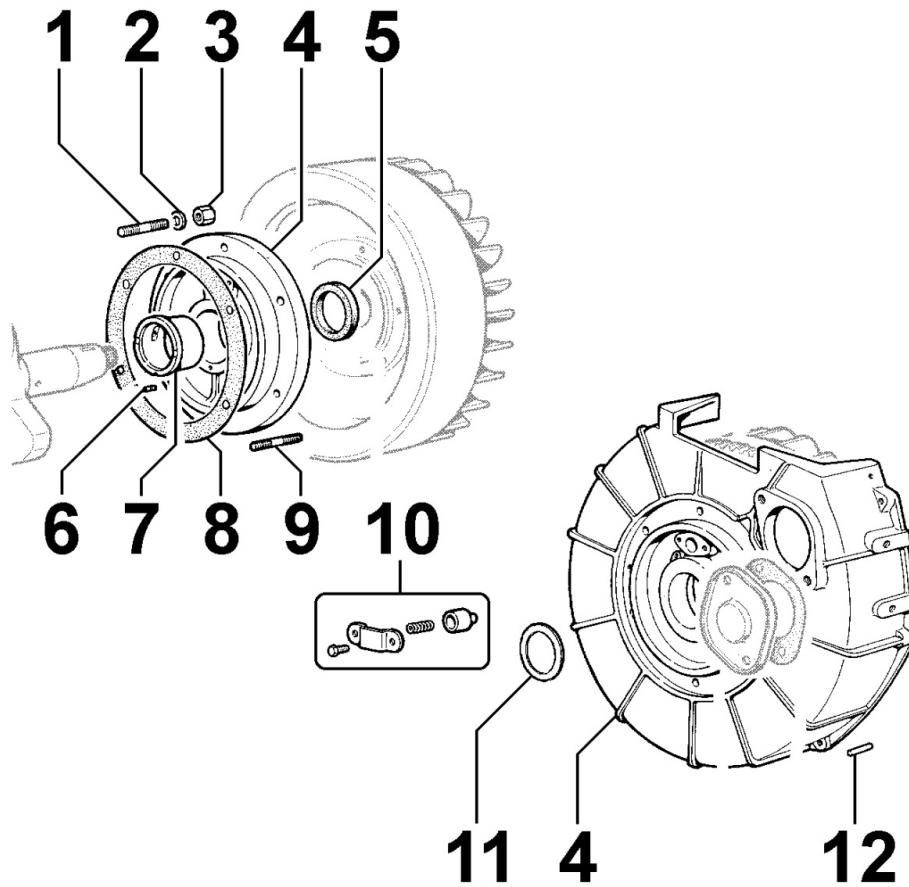

8023030010 - FLYWHEEL SIDE SUPPORT

Pos	Kit	Included In	Code	Description	Qty	Old Code	Tech. Info
0			ED0046012290-S	GASKET	1		
1			ED0067800090-S	STUD	1		
2			ED0075550290-S	WASHER	6		
3			ED0032401640-S	NUT	6		
4			ED0086760980-S	SUPPORT	1		
5		(A)	ED0012100760-S	SEAL RING	1		
6		(A)	ED0084300550-S	TAPER PIN	1		
7			ED0016112170-S	BEARING STD.	1		▲
7			ED0016112180-S	BRONZ/BEAR. -0,25 F CR	1		▲
7			ED0016112190-S	BRONZ/BEAR. -0,50 F CR	1		▲
7			ED0016112200-S	BRONZ/BEAR. -0,75 F CR	1		▲
7			ED0016100240-S	BEAR.-1.00	1		▲
7		(A)	ED0016100230-S	BEAR.STAND.	1		
8			ED0047000770-S	GASKET	1		
9			ED0067800750-S	STUD	5		
10		(A)	ED0096800160-S	VALVE	1