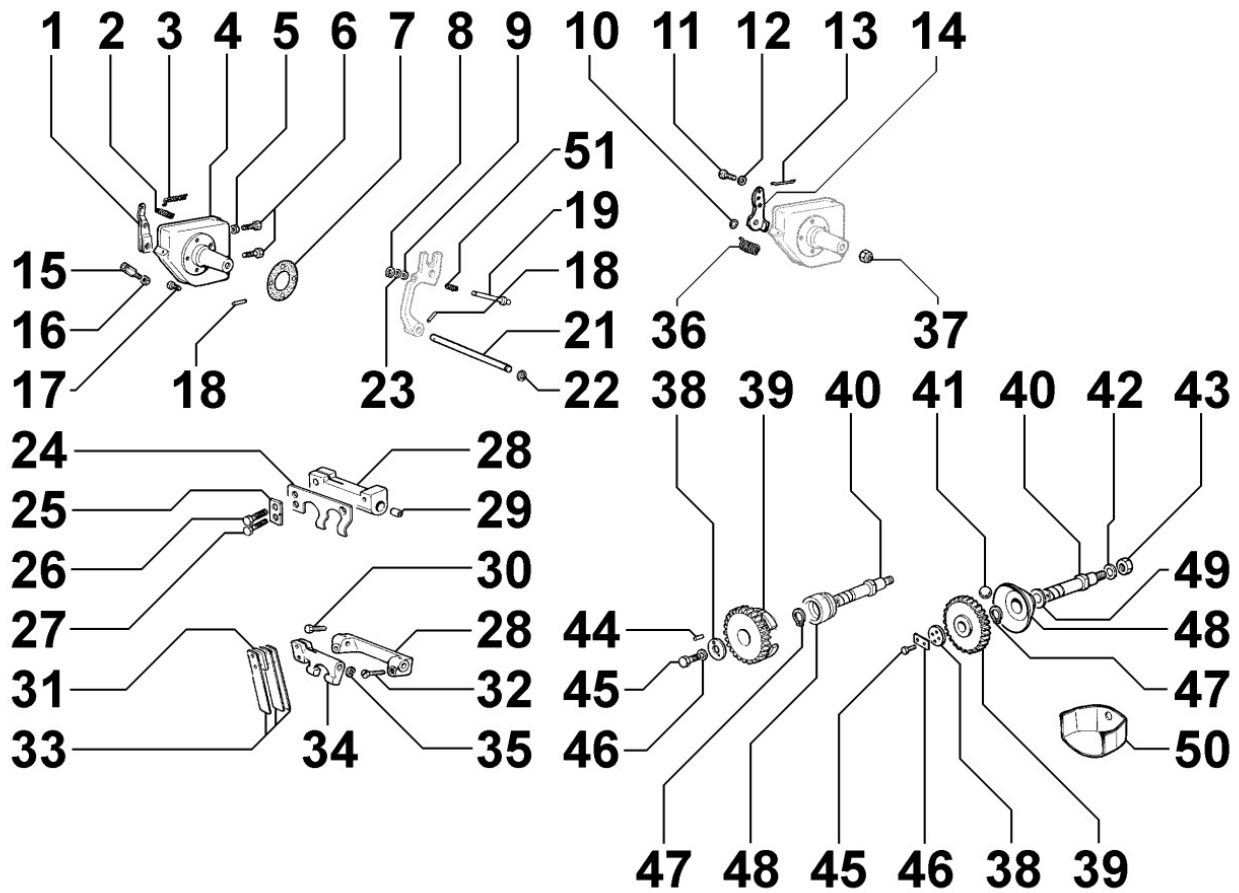

8050030060 - SPEED GOVERNOR

Pos	Kit	Included In	Code	Description	Qty	Old Code	Tech. Info
0			ED0063706840-S	PLATE	1		
4	(C)		ED0078651110-S	HOUSING	1		
5		(C)	ED0032400080-S	NUT	2		
6			ED0017600120-S	BOLT	1		
6		(C)	ED0017600290-S	BOLT	2		
7			ED0047000690-S	GASKET	1		
8		(A) (B)	ED0011650010-S	RING	1		
10			ED0012000410-S	O-RING	1		
11			ED0098201090-S	SCREW	1		
12			ED0076250070-S	WASHER	1		
13			ED0092451650-S	TIE ROD	1		
14			ED0052002540-S	LEVER	1		
16			KDISC.		1	ED0077000690-S	
17			ED0098000610-S	FLARING SCREW	3		
18		(C)	ED0084200120-S	CONICAL PIN	1		
19			ED0062310380-S	PIN	1		
21			ED0061400130-S	PIN	1		
22		(A) (B)	KDISC.		1	ED0011650060-S	
23			KDISC.		1	ED0076250740-S	
25			ED0063300610-S	PLATE	1		
26		(A) (B)	KDISC.		1	ED0017550040-S	
27		(A) (B)	ED0017550020-S	BOLT	1		
30			ED0097303120-S	ALLEN SCREW	1		
31			ED0015570210-S	JUNCTION BLOCK	1		
33			ED0056550050-S	SPRING	2		
34		(A)		SEE POS. 39			
36			ED0056800250-S	SPRING	1