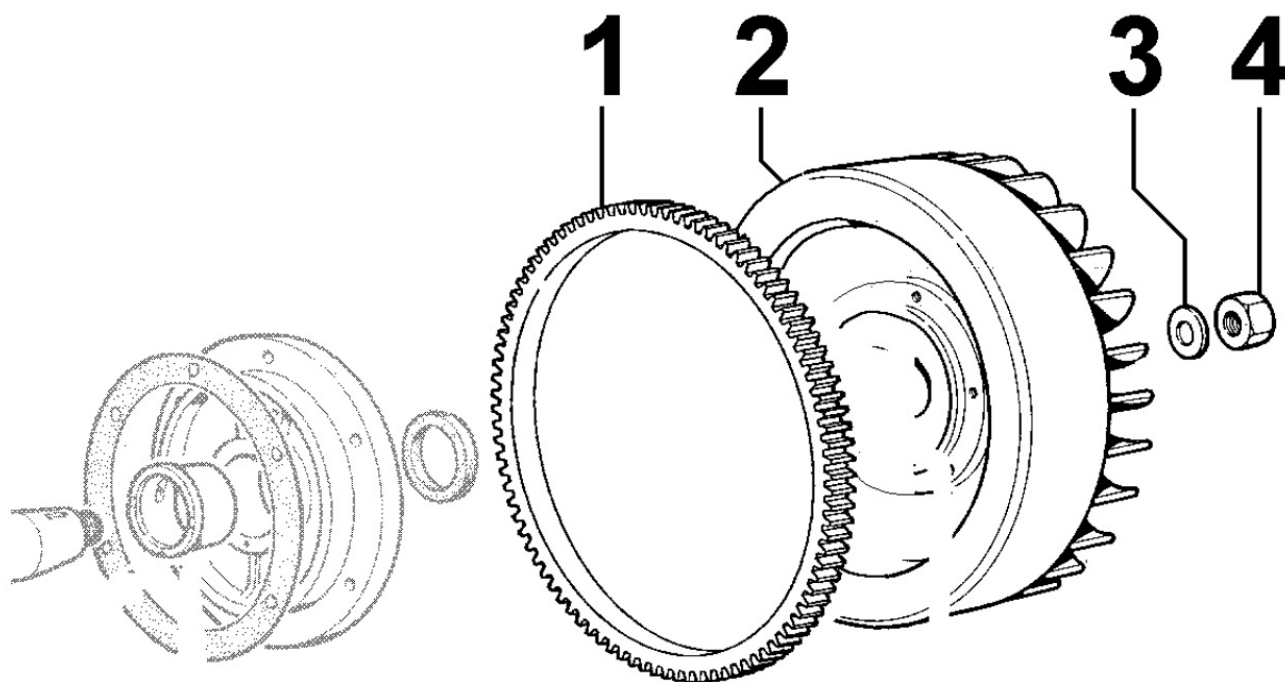

8012030010 - FLYWHEEL

Pos	Kit	Included In	Code	Description	Qty	Old Code	Tech. Info
2			ED0098805040-S	FLYWHEEL	1		
3			ED0076250370-S	WASHER	1		
4			ED0032600560-S	NUT	1