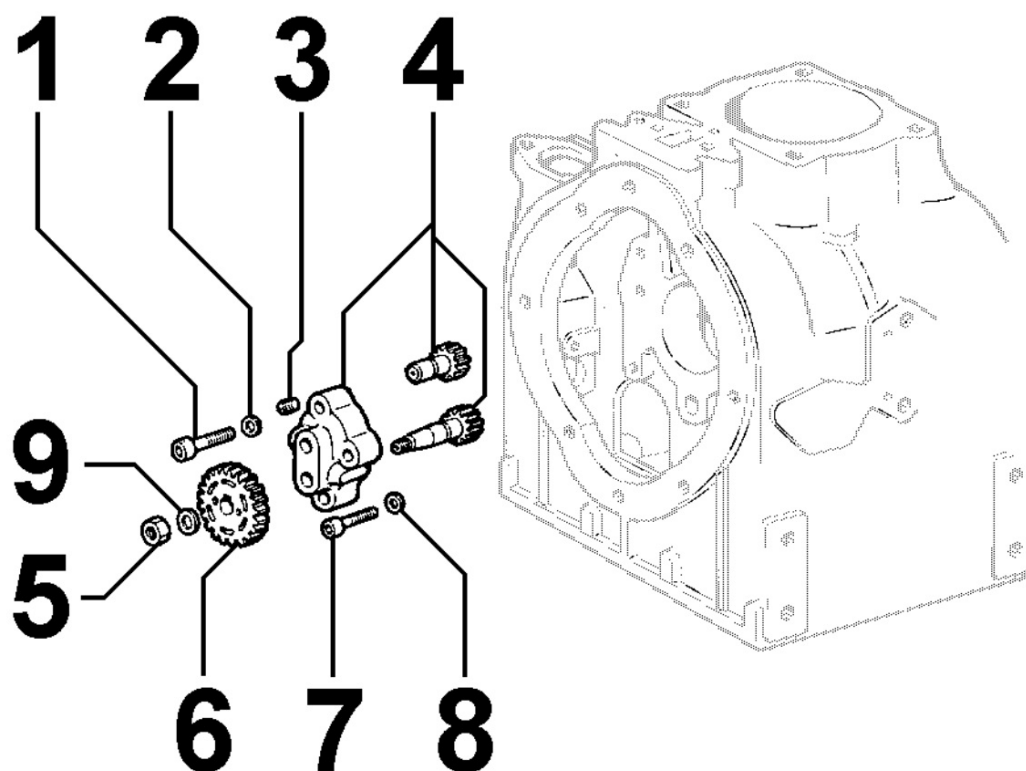

8040030010 - OIL PUMP

Pos	Kit	Included In	Code	Description	Qty	Old Code	Tech. Info
1			ED0097300300-S	ALLEN SCREW	2		
2			ED0076250100-S	WASHER	3		
3		(A)	ED0097650010-S	ALLEN SCREW	1		
4			ED0043360230-S	OIL PUMP ASSEMBLY	1	ED0043360210-S	
5			ED0032400160-S	NUT	1		
6			ED0049750180-S	GEAR	1		
7			ED0097320160-S	ALLEN SCREW	1		
8			ED0075650040-S	WASHER	2		
9			ED0057150890-S	SPRING	2