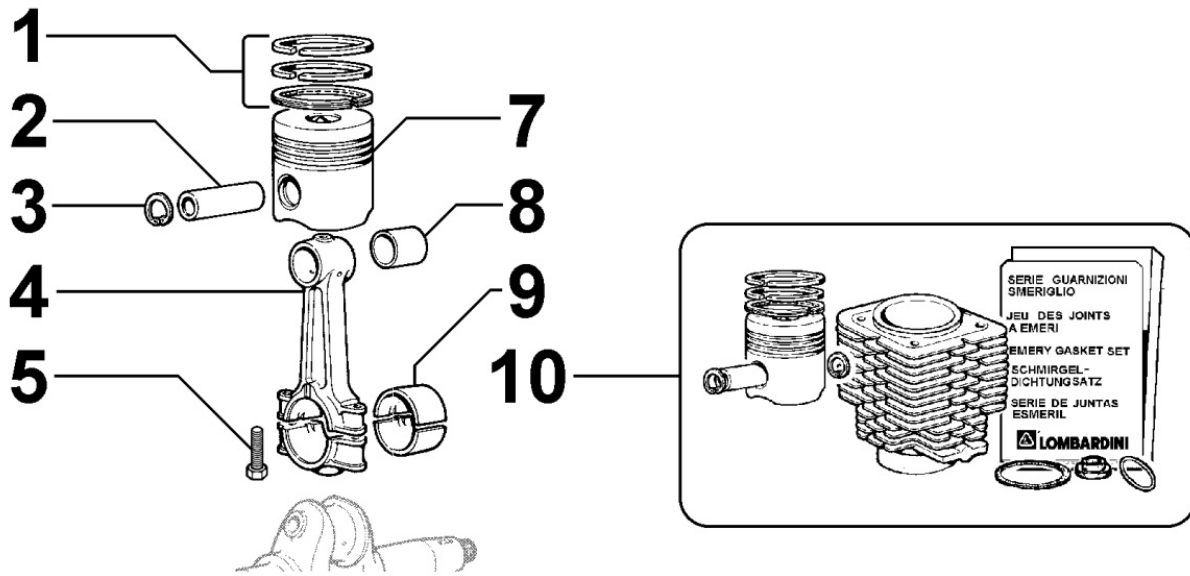

3LD510

Update Date 02/11/2019

Print Date 18/11/2019

Tavola ricambi

Index	Description
8010030020	CRANKSHAFT
8011030020	PISTON / CONNECTING ROD
8012030010	FLYWHEEL
8020030010	CRANKCASE
8021030090	CYLINDER HEAD
8022030010	HEAD COVER
8023030010	FLYWHEEL SIDE SUPPORT
8024030030	TIMING GEAR SIDE SUPPORT
8030030070	INJECTION SYSTEM
8035030020	CAMSHAFT
8040030010	OIL PUMP
8041030030	OIL PAN
8042030010	OIL FILTER
8043030010	OIL DIPSTICK
8050030060	SPEED GOVERNOR
8051030050	CONTROLS
8063030100	FUEL TANK
8064030050	FUEL LINES
8070030030	AIR SHROUD
8072030010	COOLING PLATES
8081030050	AIR FILTER
8086030240	EXHAUST LINE
8110030040	STARTING
8161030160	1st PTO ACCESSORIES
8170030010	FLYWHEEL GUARD
8176030040	MUFFLER GUARD

8010030020 - CRANKSHAFT

Pos	Kit	Included In	Code	Description	Qty	Old Code	Tech. Info
1	(A)		ED0010510130-S	CRANKSHAFT	1		
2		(A)	ED0089900020-S	CAP	1		
3		(A)	ED0089900060-S	CAP	1		
4		(A)	ED0022800560-S	KEY	1		

8011030020 - PISTON / CONNECTING ROD

Pos	Kit	Included In	Code	Description	Qty	Old Code	Tech. Info
1		(A)	ED0082110090-S	RINGS STAND.	1		
1		(A)	ED0082110100-S	RINGS +0.5	1		
1		(A)	ED0082110110-S	RINGS +1&STD.	1		
2		(A) (B)	ED0084800090-S	PISTON PIN	1		
3		(A) (B)	ED0012400190-S	SNAP RING	2		
4	(C)		ED0015261590-S	CONNECTING ROD	1		
5		(C)	ED0017701090-S	BOLT	2		
7	(A)		ED0065010740-S	PISTON +0.5	1		
7	(A)		ED0065010750-S	PISTON +1	1		
7	(A)	(B)	ED0065010730-S	PISTON STD.	1		
8		(C)	ED0016300070-S	S.ENDBRNG	1		
9			ED0016400270-S	BEAR.STAND.	1		
9			ED0016400280-S	BEAR.-0.25	1		
9			ED0016400290-S	BEAR.-0.50	1		
10	(B)		ED0048980020-S	CYLINDER-PISTON ASS.Y	1		⚠