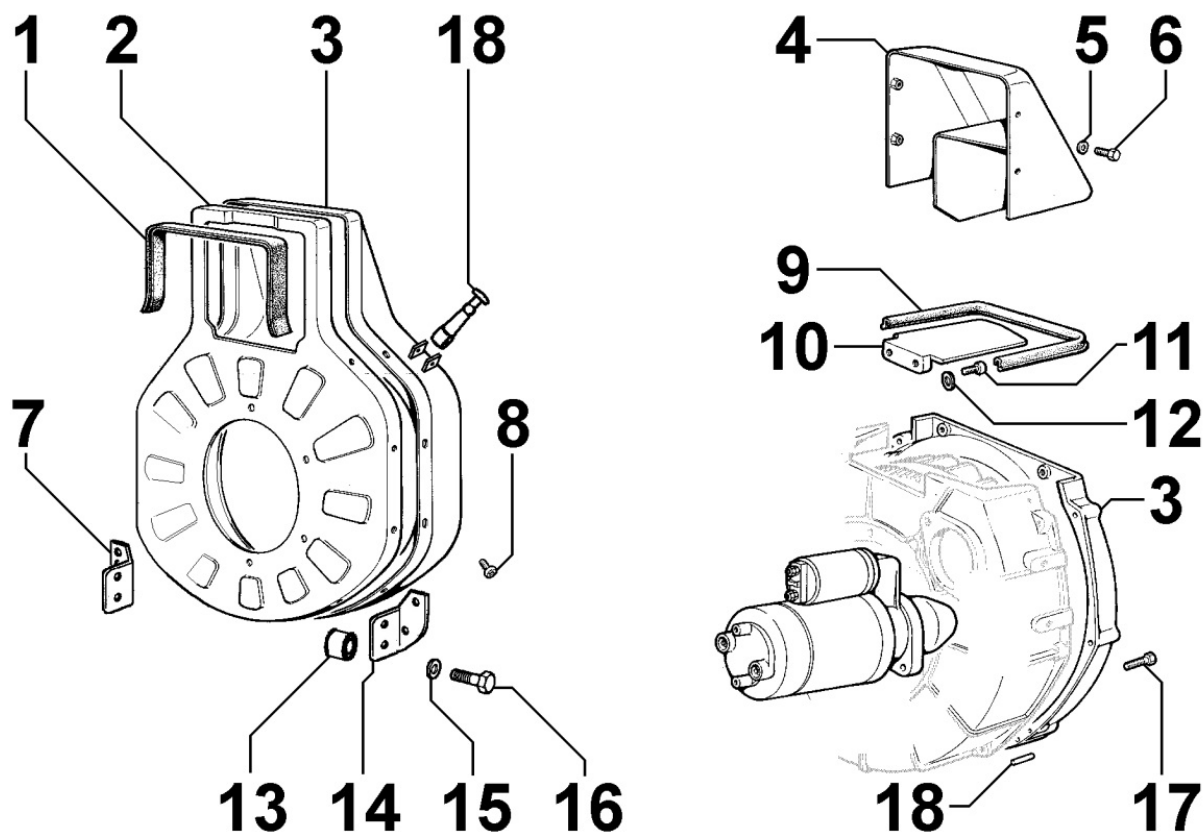

8070030030 - AIR SHROUD

Pos	Kit	Included In	Code	Description	Qty	Old Code	Tech. Info
1			ED0045700130-S	GASKET	1		
2			ED0063703260-S	PLATE	1		
3			ED0025696390-S	SHROUD	1		
8			ED0098652740-S	VITE/SCREW N 10	8