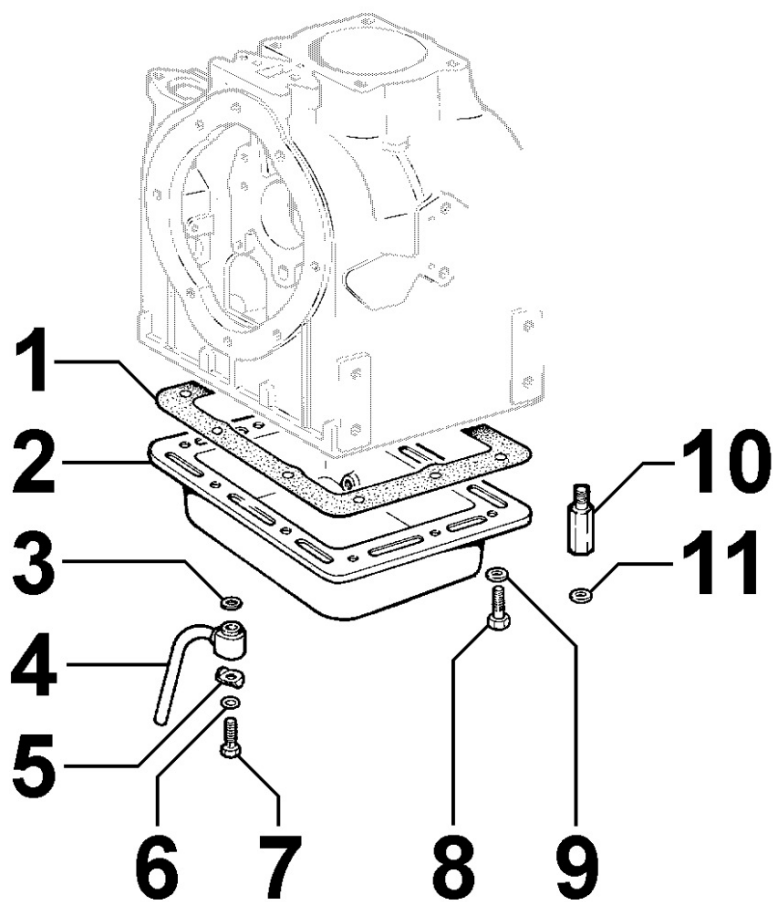

8041030030 - OIL PAN

Pos	Kit	Included In	Code	Description	Qty	Old Code	Tech. Info
0			ED0046012250-S	GASKET	1		
2			ED0066470570-S	PORTINA FONDO/OILPAN 1F IC	1		
4			ED0093200820-S	TUBE	1		
5			ED0051110750-S	RETAINER PLATE	1		
6			ED0046700360-S	GASKET	2		
7			ED0019010460-S	UNION BOLT	1		
8			ED0017700020-S	BOLT	12		
9			ED0075550290-S	WASHER	12