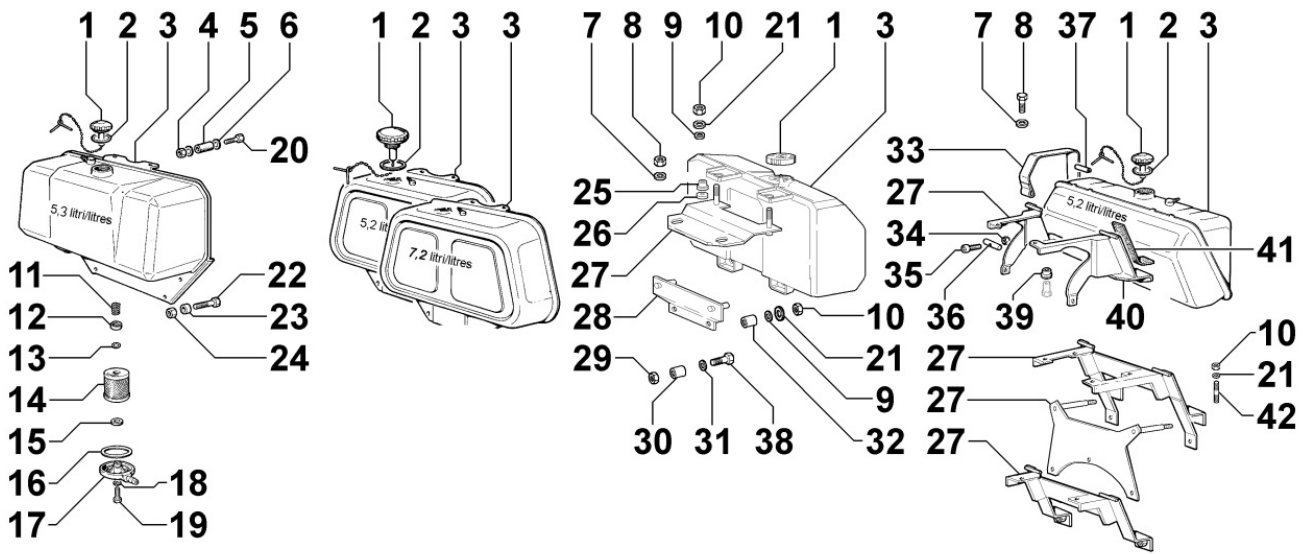

8063030100 - FUEL TANK

Pos	Kit	Included In	Code	Description	Qty	Old Code	Tech. Info
1			ED0090430970-S	TAPPO SERB./TANK CAP N	1		
3			ED0081020930-S	TANK	1		
4			ED0032400210-S	NUT	2		
5			ED0091350110-S	ANCHOR BLOCK	2		
6			ED0076250610-S	WASHER	2		
11			ED0055750060-S	SPRING	1		
12			ED0039300190-S	BOTTOM	1		
13			ED0012002680-S	O-RING	1		
14			ED0021750090-S	FUEL FILTER CARTRIDGE	1	ED0021751080-S	
16			KDISC.		1	ED0046500560-S	
18			ED0012020520-S	O-RING	1		
19			ED0017601620-S	BOLT	1		
20			ED0017700310-S	BOLT	2		
22			ED0017700070-S	BOLT	2		
24			ED0032401630-S	NUT	2