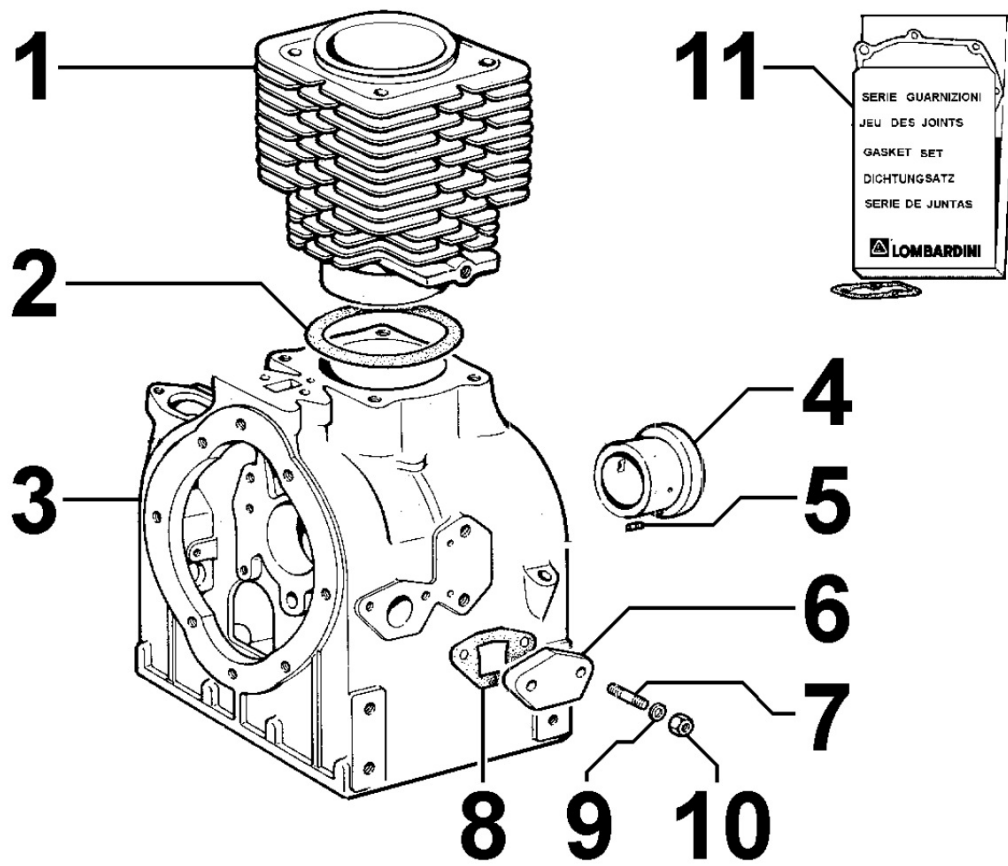

8020030010 - CRANKCASE

Pos	Kit	Included In	Code	Description	Qty	Old Code	Tech. Info
1			ED0023805530-S	NAIL	1		▲
2			ED0044100640-S	GASKET	1		
3	(A)		ED0015106680-S	CRANKCASE	1		▲
4			ED0016100670-S	BEAR.-1.00	1		▲
4			ED0016112210-S	BEARING STD	1		▲
4			ED0016112220-S	BRONZ/BEAR. -0,25 F CR	1		▲
4			ED0016112230-S	BRONZ/BEAR. -0,50 F CR	1		▲
4			ED0016112240-S	BRONZ/BEAR. -0,75 F CR	1		
4		(A)	ED0016100660-S	BEAR.STAND.	1		▲
5		(A)	ED0084300550-S	TAPER PIN	1		
11			ED0082050810-S	GASKET & O-RINGS KIT	1		▲