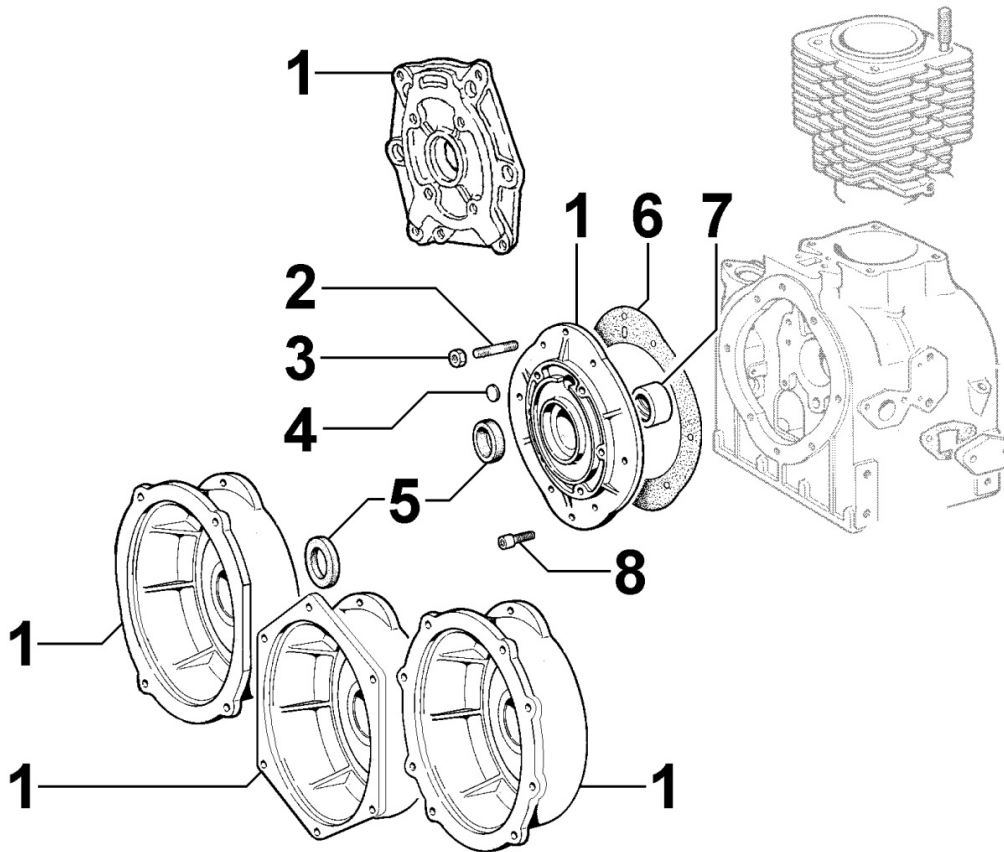

8024030110 - TIMING GEAR SIDE SUPPORT

Pos	Kit	Included In	Code	Description	Qty	Old Code	Tech. Info
0			ED0046012240-S	GASKET	1		
1	(A)		ED0066450390-S	PORTINA CON BRONZINA	1		
2			ED0067800750-S	STUD	8		
3			ED0032401640-S	NUT	8		
4		(A)	ED0090801080-S	CAP	1		
5			ED0012130600-S	SEAL RING	1		
7			ED0017100490-S	BEAR.-1.00	1		⚠
7		(A)	ED0017100420-S	BEAR.STAND.	1		⚠