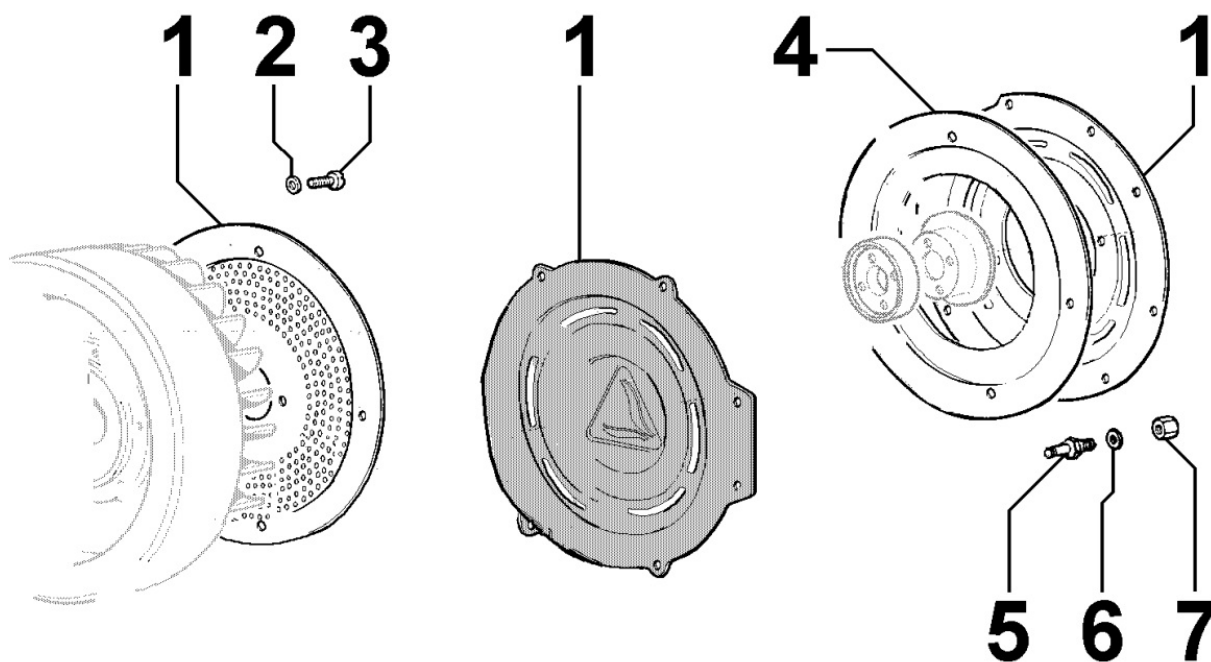

8170030010 - FLYWHEEL GUARD

Pos	Kit	Included In	Code	Description	Qty	Old Code	Tech. Info
1			ED0050960190-S	PROTECTION PLATE	1		
2			ED0075650070-S	WASHER	4		
3			ED0097901410-S	SCREW	4