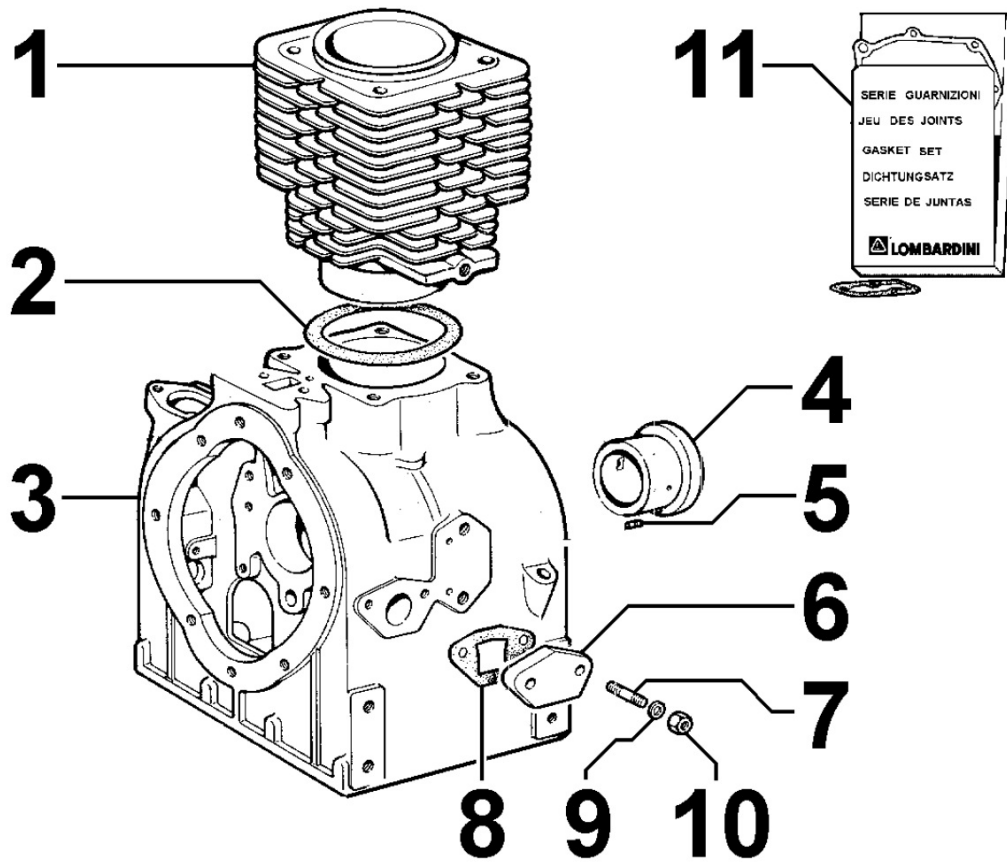

8020030010 - CRANKCASE

Pos	Kit	Included In	Code	Description	Qty	Old Code	Tech. Info
1			ED0023805530-S	NAIL	1		▲
2			ED0044100640-S	GASKET	1		
3	(A)		ED0015106680-S	CRANKCASE	1		▲
4			ED0016112210-S	BEARING STD	1		▲
4			ED0016112220-S	BRONZ/BEAR. -0,25 F CR	1		▲
4			ED0016112230-S	BRONZ/BEAR. -0,50 F CR	1		▲
4			ED0016112240-S	BRONZ/BEAR. -0,75 F CR	1		▲
4			ED0016100670-S	BEAR.-1.00	1		▲
4		(A)	ED0016100660-S	BEAR.STAND.	1		▲
5		(A)	ED0084300550-S	TAPER PIN	1		
11			ED0082050810-S	GASKET & O-RINGS KIT	1		▲