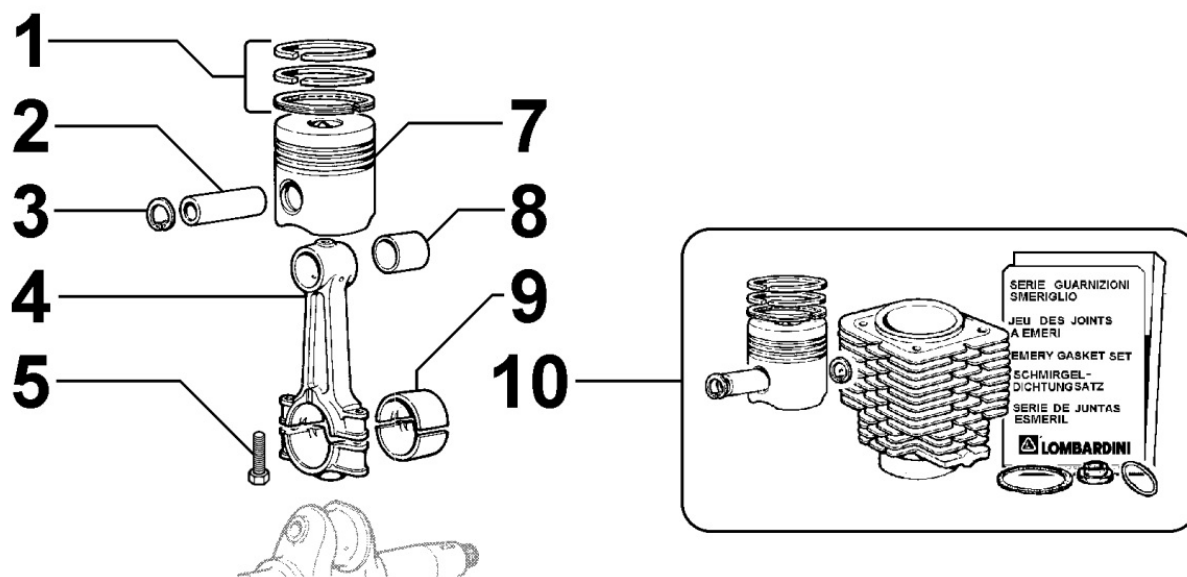

3LD510

Update Date 02/11/2019

Print Date 18/11/2019

Tavola ricambi

Index	Description
8010030090	CRANKSHAFT
8011030020	PISTON / CONNECTING ROD
8012030010	FLYWHEEL
8020030010	CRANKCASE
8021030090	CYLINDER HEAD
8022030010	HEAD COVER
8023030010	FLYWHEEL SIDE SUPPORT
8024030110	TIMING GEAR SIDE SUPPORT
8025030030	ENGINE MOUNTS
8030030060	INJECTION SYSTEM
8035030020	CAMSHAFT
8040030010	OIL PUMP
8041030030	OIL PAN
8042030010	OIL FILTER
8043030010	OIL DIPSTICK
8050030060	SPEED GOVERNOR
8051030100	CONTROLS
8063030100	FUEL TANK
8064030050	FUEL LINES
8070030010	AIR SHROUD
8072030010	COOLING PLATES
8081030050	AIR FILTER
8086030100	EXHAUST LINE
8110030040	STARTING
8162030040	1st PTO ACCESSORIES
8170030010	FLYWHEEL GUARD

8010030090 - CRANKSHAFT

Pos	Kit	Included In	Code	Description	Qty	Old Code	Tech. Info
1	(A)		ED0010503600-S	CRANKSHAFT	1	ED0010520730-S	
2		(A)	ED0089900020-S	CAP	1		
3		(A)	ED0089900060-S	CAP	1		
4		(A)	ED0022800560-S	KEY	1		

8011030020 - PISTON / CONNECTING ROD

Pos	Kit	Included In	Code	Description	Qty	Old Code	Tech. Info
1		(A)	ED0082110090-S	RINGS STAND.	1		
1		(A)	ED0082110100-S	RINGS +0.5	1		
1		(A)	ED0082110110-S	RINGS +1&STD.	1		
2		(A) (B)	ED0084800090-S	PISTON PIN	1		
3		(A) (B)	ED0012400190-S	SNAP RING	2		
4	(C)		ED0015261590-S	CONNECTING ROD	1		
5		(C)	ED0017701090-S	BOLT	2		
7	(A)		ED0065010740-S	PISTON +0.5	1		
7	(A)		ED0065010750-S	PISTON +1	1		
7	(A)	(B)	ED0065010730-S	PISTON STD.	1		
8		(C)	ED0016300070-S	S.ENDBRNG	1		
9			ED0016400270-S	BEAR.STAND.	1		
9			ED0016400280-S	BEAR.-0.25	1		
9			ED0016400290-S	BEAR.-0.50	1		
10	(B)		ED0048980020-S	CYLINDER-PISTON ASS.Y	1		