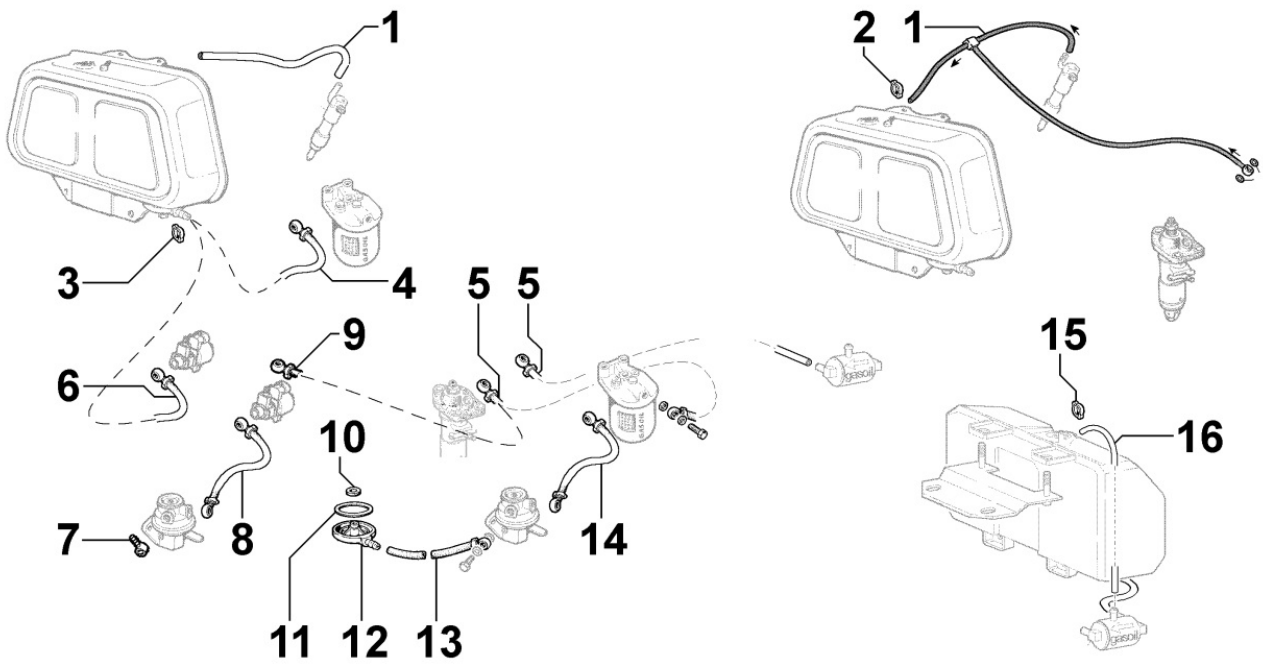

8064030050 - FUEL LINES

Pos	Kit	Included In	Code	Description	Qty	Old Code	Tech. Info
1			ED0095712040-S	FUEL HOSE	1		
10		(A)	ED0044900170-S	GASKET	1		
11		(A)	ED0044300710-S	GASKET	1		
12			ED0026050330-S	FILTER COVER	1		
13			ED0093752680-S	F.9375.274+2605.023+3630.008	1