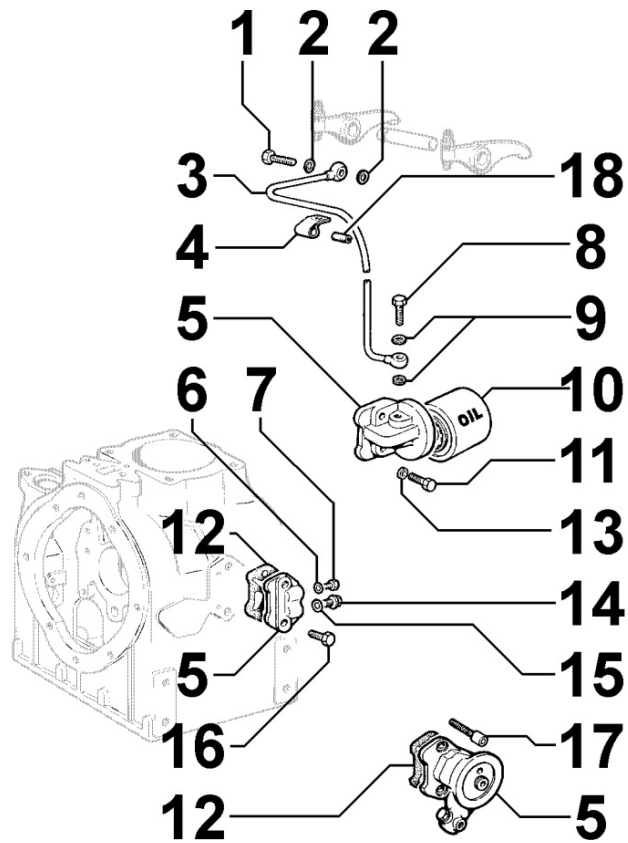

8042030010 - OIL FILTER

Pos	Kit	Included In	Code	Description	Qty	Old Code	Tech. Info
5			ED0039010270-S	FLANGE	1		
12			ED0047300210-S	GASKET	1		
16			ED0097320640-S	ALLEN SCREW	2