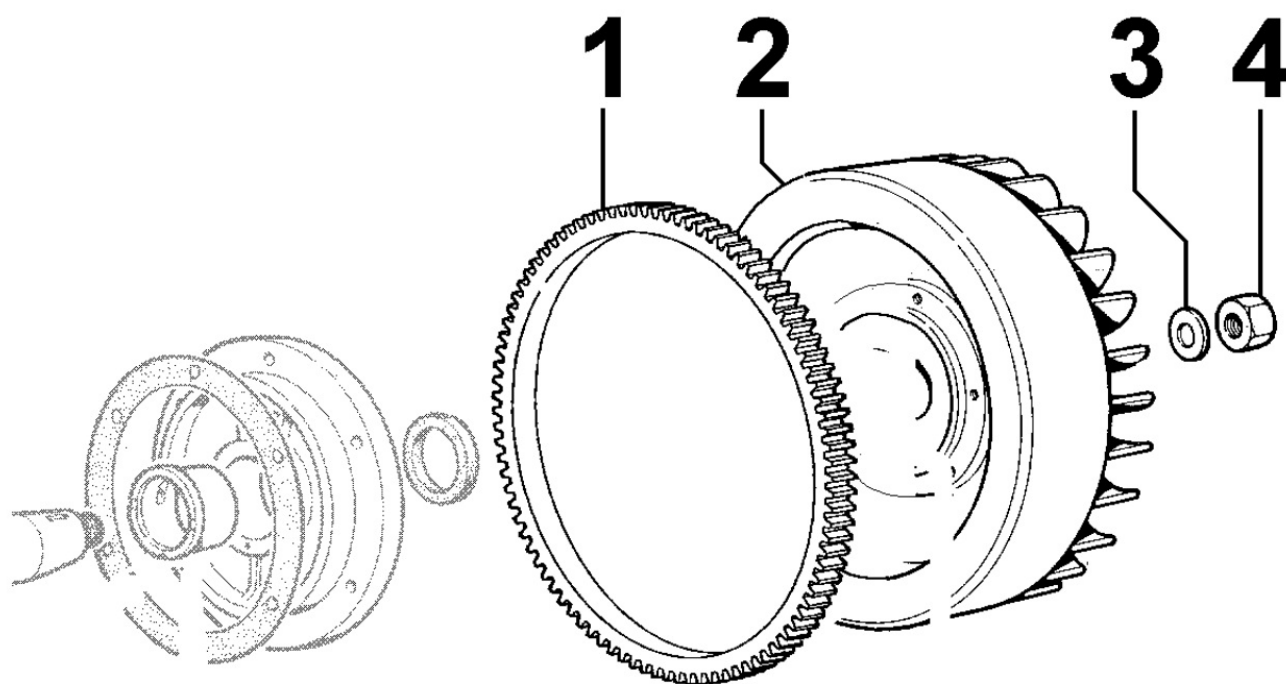

8012030010 - FLYWHEEL

Pos	Kit	Included In	Code	Description	Qty	Old Code	Tech. Info
2			ED0098805040-S	FLYWHEEL	1		
3			ED0076250370-S	WASHER	1		
4			ED0032600560-S	NUT	1