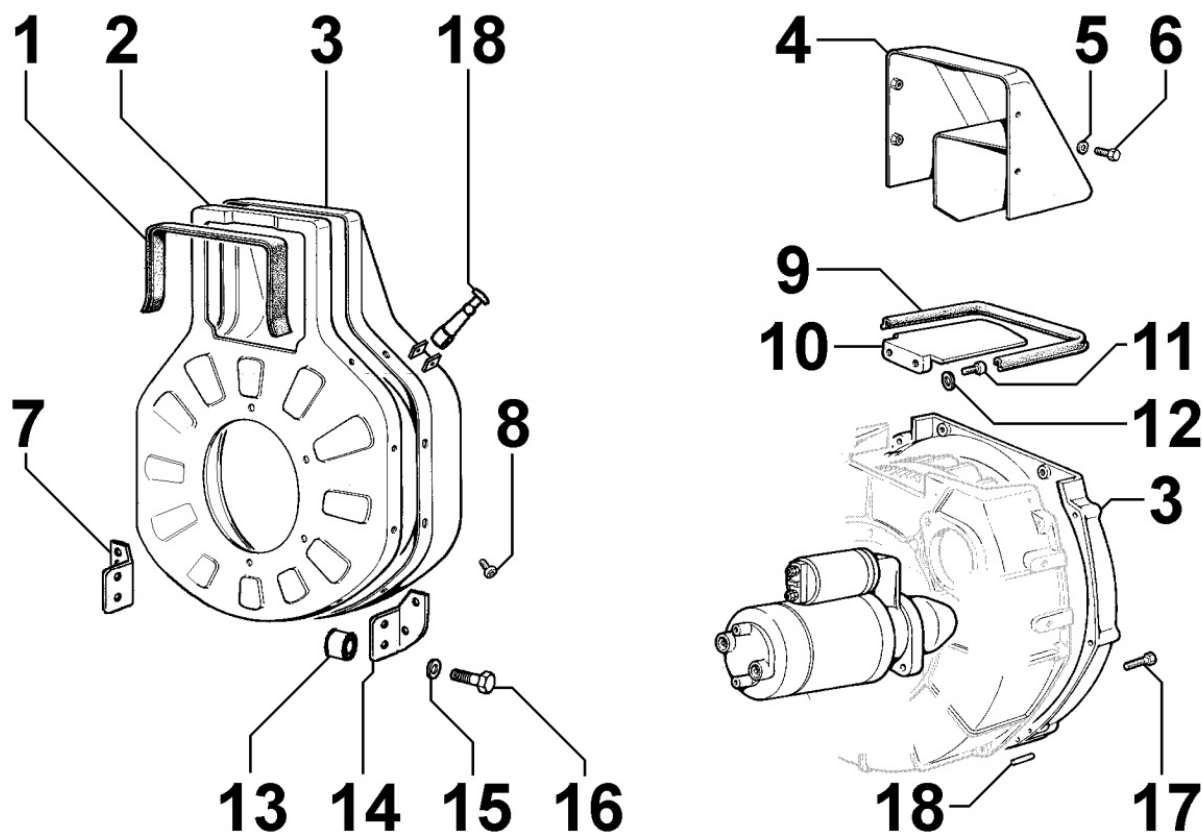

8070030010 - AIR SHROUD

Pos	Kit	Included In	Code	Description	Qty	Old Code	Tech. Info
1			ED0045700130-S	GASKET	1		
2			ED0063703260-S	PLATE	1		
3			ED0025696160-S	SHROUD	1		
8			ED0098652740-S	VITE/SCREW N 10	8