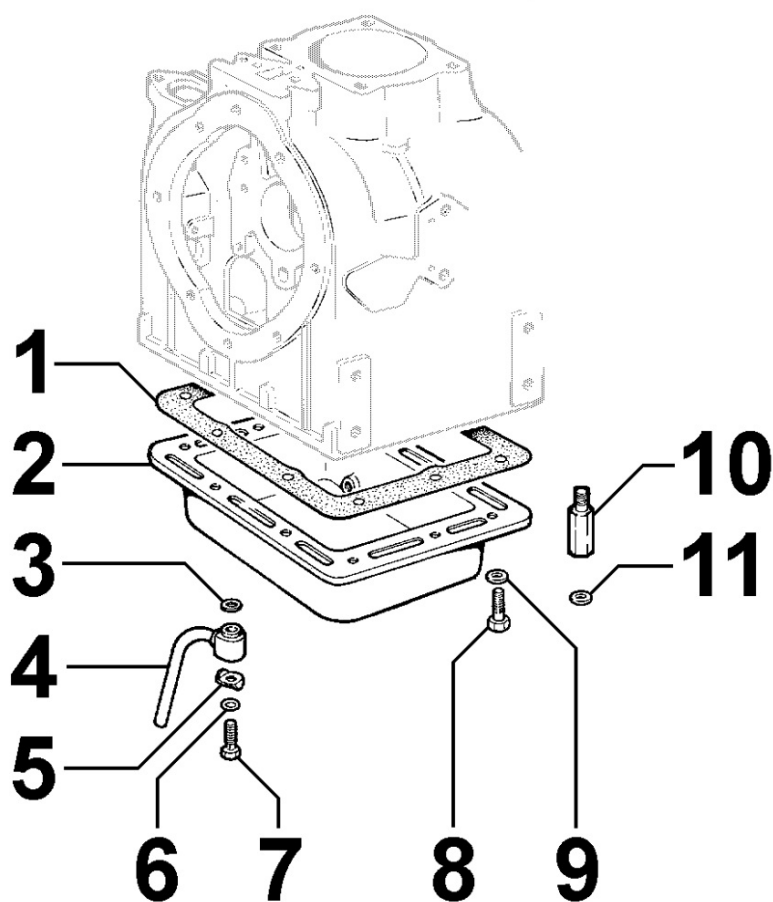

8041030030 - OIL PAN

Pos	Kit	Included In	Code	Description	Qty	Old Code	Tech. Info
0			ED0046012250-S	GASKET	1		
2			ED0066470570-S	PORTINA FONDO/OILPAN 1F IC	1		
4			ED0093200820-S	TUBE	1		
5			ED0051110750-S	RETAINER PLATE	1		
6			ED0046700360-S	GASKET	2		
7			ED0019010460-S	UNION BOLT	1		
8			ED0017700020-S	BOLT	12		
9			ED0075550290-S	WASHER	12