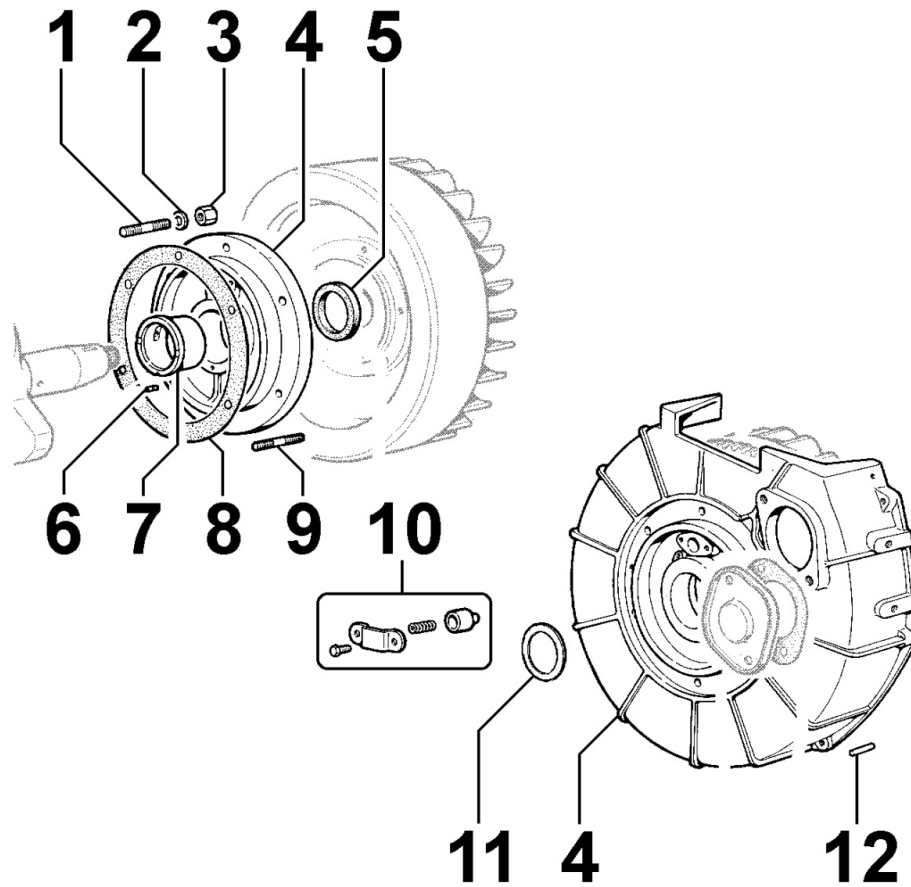

8023030010 - FLYWHEEL SIDE SUPPORT

Pos	Kit	Included In	Code	Description	Qty	Old Code	Tech. Info
0			ED0046012290-S	GASKET	1		
1			ED0067800090-S	STUD	1		
2			ED0075550290-S	WASHER	6		
3			ED0032401640-S	NUT	6		
4			ED0086760980-S	SUPPORT	1		
5		(A)	ED0012100760-S	SEAL RING	1		
6		(A)	ED0084300550-S	TAPER PIN	1		
7			ED0016112170-S	BEARING STD.	1		▲
7			ED0016112180-S	BRONZ/BEAR. -0,25 F CR	1		▲
7			ED0016112190-S	BRONZ/BEAR. -0,50 F CR	1		▲
7			ED0016112200-S	BRONZ/BEAR. -0,75 F CR	1		▲
7			ED0016100240-S	BEAR.-1.00	1		▲
7		(A)	ED0016100230-S	BEAR.STAND.	1		
8			ED0047000770-S	GASKET	1		
9			ED0067800750-S	STUD	5		
10		(A)	ED0096800160-S	VALVE	1