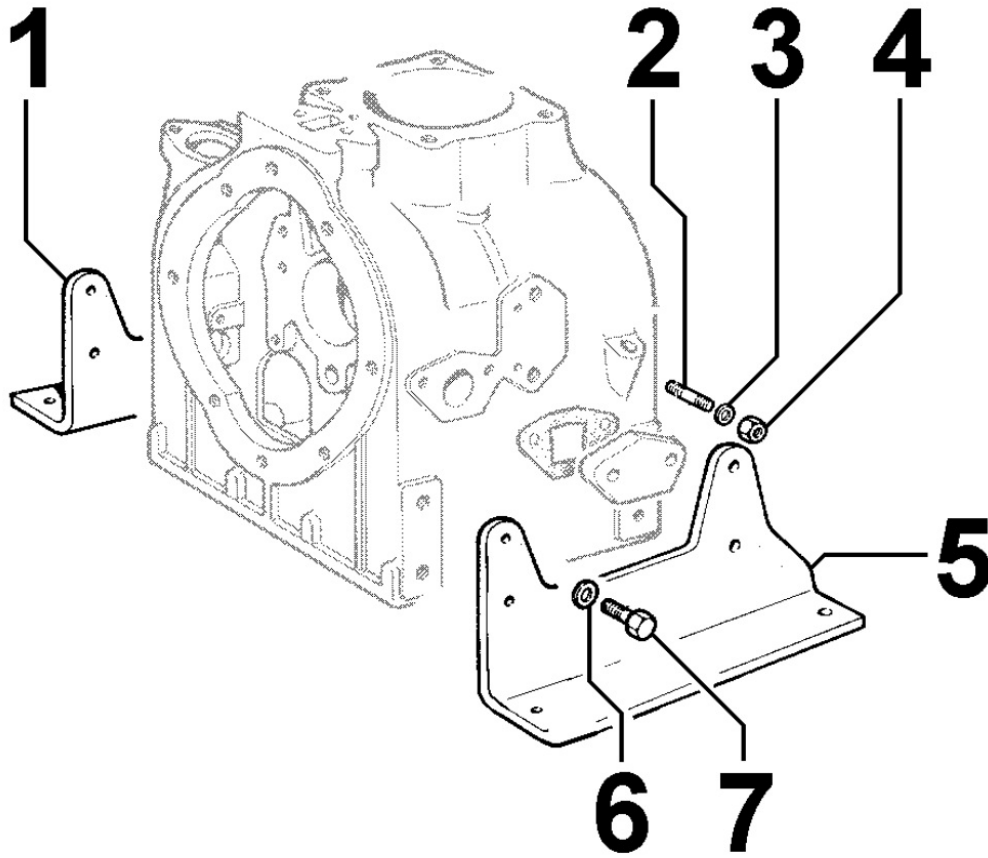

8025030030 - ENGINE MOUNTS

Pos	Kit	Included In	Code	Description	Qty	Old Code	Tech. Info
1			ED0064291870-S	ENGINE MOUNT	1		
5			ED0064291860-S	ENGINE MOUNT	1		
6			ED0076250200-S	WASHER	8		
7			ED0017800310-S	BOLT	8