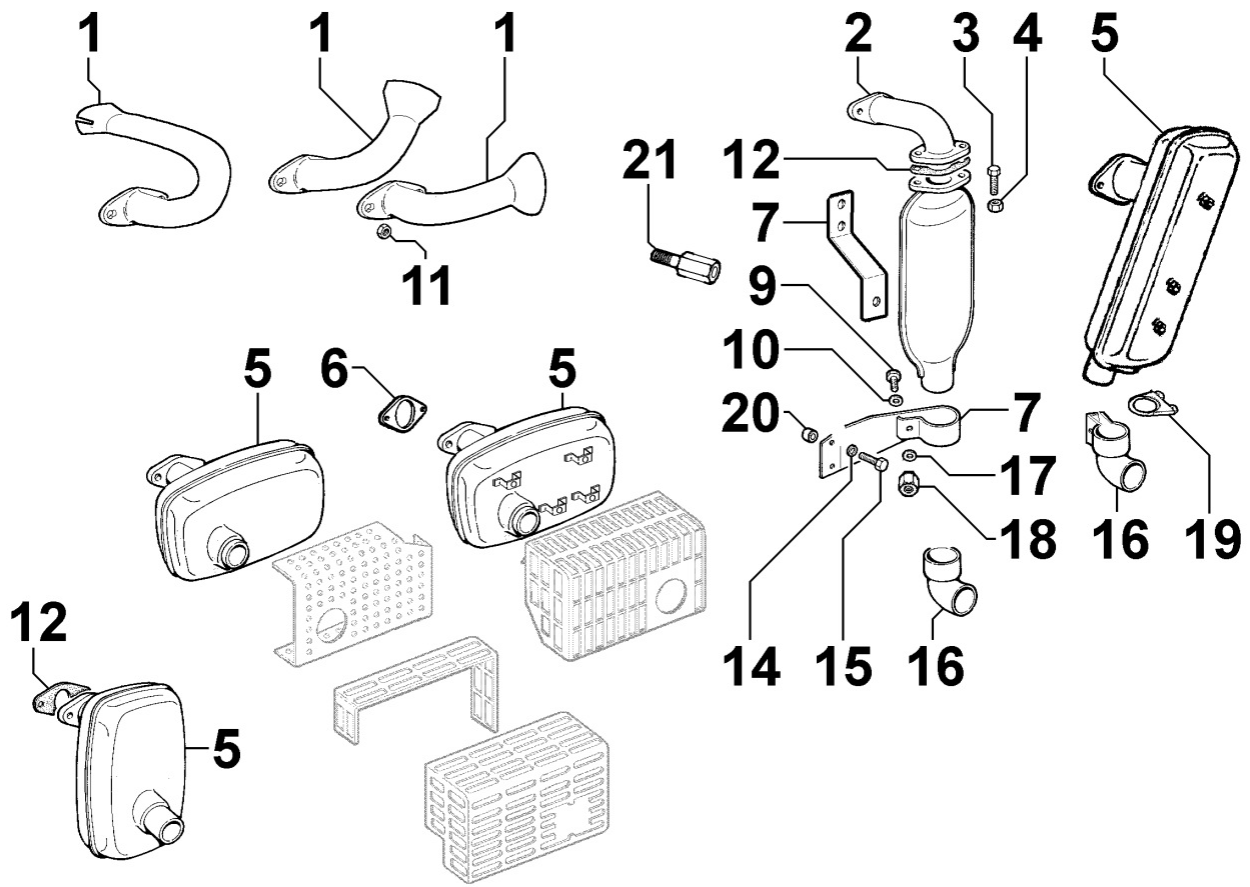

8086030100 - EXHAUST LINE

Pos	Kit	Included In	Code	Description	Qty	Old Code	Tech. Info
5			ED0054620840-S	MUFFLER	1		
11			ED0032401630-S	NUT	2		
12			ED0045000910-S	GASKET	2