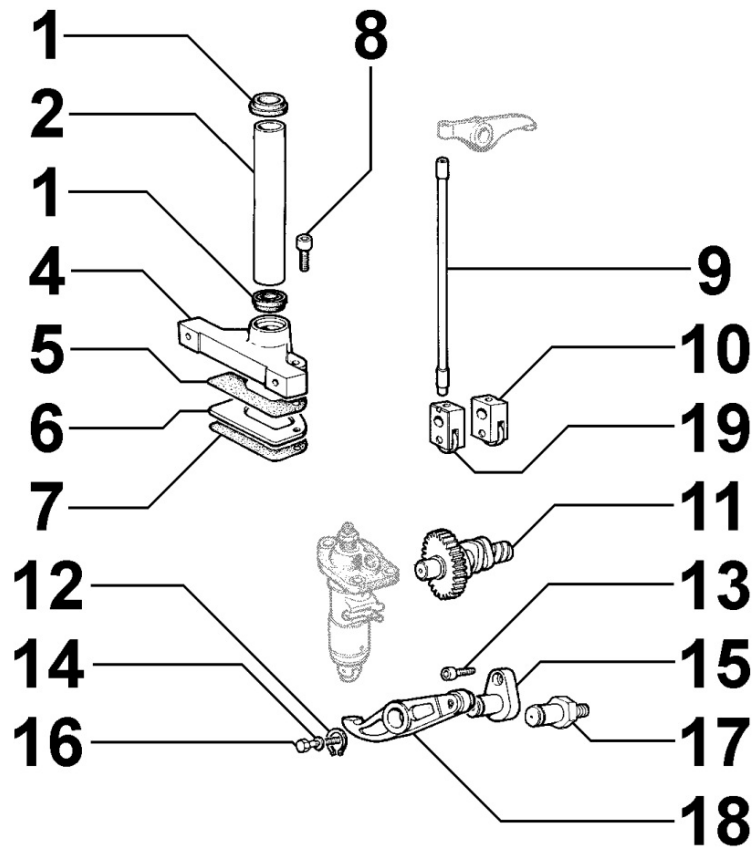

3LD510

Update Date 02/11/2019

Print Date 18/11/2019

Tavola ricambi

Index	Description
8010030090	CRANKSHAFT
8011030020	PISTON / CONNECTING ROD
8012030010	FLYWHEEL
8020030010	CRANKCASE
8021030090	CYLINDER HEAD
8022030010	HEAD COVER
8023030010	FLYWHEEL SIDE SUPPORT
8024030110	TIMING GEAR SIDE SUPPORT
8025030030	ENGINE MOUNTS
8030030060	INJECTION SYSTEM
8035030020	CAMSHAFT
8040030010	OIL PUMP
8041030030	OIL PAN
8042030010	OIL FILTER
8043030010	OIL DIPSTICK
8050030060	SPEED GOVERNOR
8051030100	CONTROLS
8063030100	FUEL TANK
8064030050	FUEL LINES
8070030010	AIR SHROUD
8072030010	COOLING PLATES
8081030050	AIR FILTER
8086030100	EXHAUST LINE
8110030040	STARTING
8162030040	1st PTO ACCESSORIES
8170030010	FLYWHEEL GUARD

8030030060 - INJECTION SYSTEM

Pos	Kit	Included In	Code	Description	Qty	Old Code	Tech. Info
1			ED0093700100-S	FUEL TUBE	1		
2		(A)	ED0074700030-S	FILLER	1		
3		(A)	ED0096720130-S	DELIVERY VALVE	1		
4			ED0097320740-S	ALLEN SCREW	3		
5		(A)	ED0065782050-S	INJECTION PLUNGER	1		
6	(A)		ED0065902630-S	INJECTION PUMP	1		
7			ED0045800010-S	GASKET	1		
7			ED0045800080-S	GASKET	1		
7			ED0045800120-S	GASKET	1		
7			ED0045800390-S	GASKET	1		
8		(A)	ED0057550340-S	SPRING	1		
9			ED0019011710-S	UNION BOLT	1		
11			ED0019010310-S	UNION BOLT	1		
12			ED0046700600-S	COPPER WASHER	2		
13			ED0015800160-S	BUSHING	1		
14			ED00771R0010-S	PLAIN WASHERS 5,3X10X1	1		
15			ED0028000030-S	COTTER PIN	1		

8035030020 - CAMSHAFT

Pos	Kit	Included In	Code	Description	Qty	Old Code	Tech. Info
1			ED0047400170-S	GASKET	2		
2			ED0095200390-S	PROTECTION	1		
4			ED0048400100-S	GUIDE	1		
5			ED0045350120-S	GASKET	1		
8			ED0097301000-S	ALLEN SCREW	2		
9			ED0014102090-S	PUSHROD	2		
10			ED0048870040-S	GR.PUNTERIA/TAPPT.AS. SV C	1		
11			ED0010100600-S	CAMSHAFT	1		
12			ED0012400130-S	SNAP RING	1		
17			ED0060450730-S	ROCKER ARM SHAFT	1		
18			ED0043300250-S	ROCKER ARM ASS.Y	1		
19			ED0048870030-S	GEAR SIDE TAPPET	1		