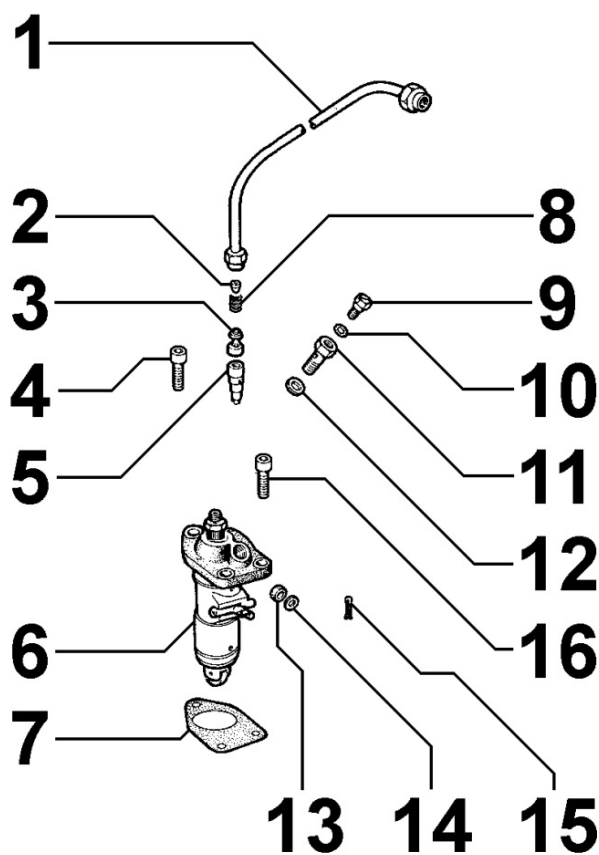

8030030060 - INJECTION SYSTEM

Pos	Kit	Included In	Code	Description	Qty	Old Code	Tech. Info
1			ED0093700100-S	FUEL TUBE	1		
2		(A)	ED0074700030-S	FILLER	1		
3		(A)	ED0096720130-S	DELIVERY VALVE	1		
4			ED0097320740-S	ALLEN SCREW	3		
5		(A)	ED0065782050-S	INJECTION PLUNGER	1		
6	(A)		ED0065902630-S	INJECTION PUMP	1		
7			ED0045800010-S	GASKET	1		
7			ED0045800080-S	GASKET	1		
7			ED0045800120-S	GASKET	1		
7			ED0045800390-S	GASKET	1		
8		(A)	ED0057550340-S	SPRING	1		
9			ED0019011710-S	UNION BOLT	1		
11			ED0019010310-S	UNION BOLT	1		
12			ED0046700600-S	COPPER WASHER	2		
13			ED0015800160-S	BUSHING	1		
14			ED00771R0010-S	PLAIN WASHERS 5,3X10X1	1		
15			ED0028000030-S	COTTER PIN	1