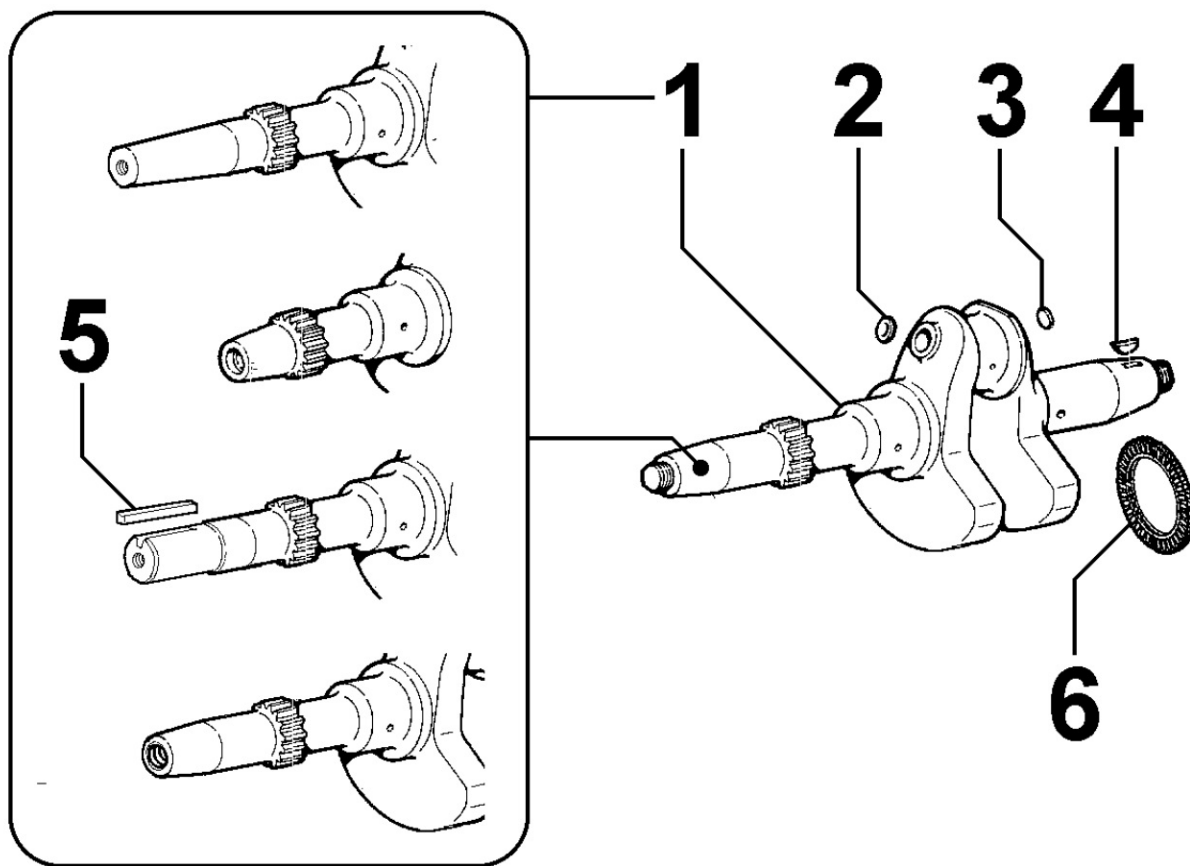

3LD510

Update Date 02/11/2019

Print Date 18/11/2019

Tavola ricambi

Index	Description
8010030090	CRANKSHAFT
8011030020	PISTON / CONNECTING ROD
8012030010	FLYWHEEL
8020030010	CRANKCASE
8021030090	CYLINDER HEAD
8022030010	HEAD COVER
8023030010	FLYWHEEL SIDE SUPPORT
8024030110	TIMING GEAR SIDE SUPPORT
8025030030	ENGINE MOUNTS
8030030060	INJECTION SYSTEM
8035030020	CAMSHAFT
8040030010	OIL PUMP
8041030030	OIL PAN
8042030010	OIL FILTER
8043030010	OIL DIPSTICK
8050030060	SPEED GOVERNOR
8051030100	CONTROLS
8063030100	FUEL TANK
8064030050	FUEL LINES
8070030010	AIR SHROUD
8072030010	COOLING PLATES
8081030050	AIR FILTER
8086030100	EXHAUST LINE
8110030040	STARTING
8162030040	1st PTO ACCESSORIES
8170030010	FLYWHEEL GUARD

8010030090 - CRANKSHAFT

Pos	Kit	Included In	Code	Description	Qty	Old Code	Tech. Info
1	(A)		ED0010503600-S	CRANKSHAFT	1	ED0010520730-S	
2		(A)	ED0089900020-S	CAP	1		
3		(A)	ED0089900060-S	CAP	1		
4		(A)	ED0022800560-S	KEY	1		

8011030020 - PISTON / CONNECTING ROD

Pos	Kit	Included In	Code	Description	Qty	Old Code	Tech. Info
1		(A)	ED0082110090-S	RINGS STAND.	1		
1		(A)	ED0082110100-S	RINGS +0.5	1		
1		(A)	ED0082110110-S	RINGS +1&STD.	1		
2		(A) (B)	ED0084800090-S	PISTON PIN	1		
3		(A) (B)	ED0012400190-S	SNAP RING	2		
4	(C)		ED0015261590-S	CONNECTING ROD	1		
5		(C)	ED0017701090-S	BOLT	2		
7	(A)		ED0065010740-S	PISTON +0.5	1		
7	(A)		ED0065010750-S	PISTON +1	1		
7	(A)	(B)	ED0065010730-S	PISTON STD.	1		
8		(C)	ED0016300070-S	S.ENDBRNG	1		
9			ED0016400270-S	BEAR.STAND.	1		
9			ED0016400280-S	BEAR.-0.25	1		
9			ED0016400290-S	BEAR.-0.50	1		
10	(B)		ED0048980020-S	CYLINDER-PISTON ASS.Y	1		