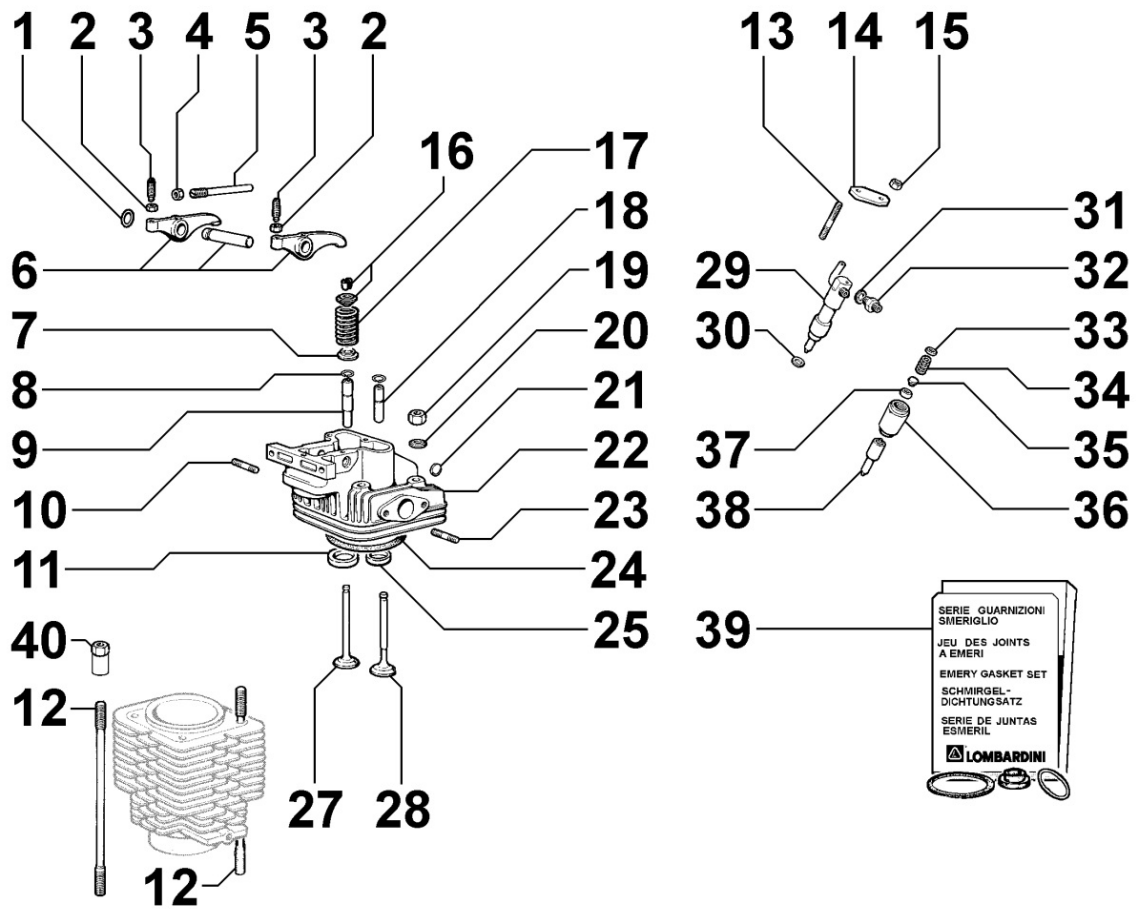

8021030090 - CYLINDER HEAD

Pos	Kit	Included In	Code	Description	Qty	Old Code	Tech. Info
0		(A)	ED0057150890-S	SPRING	2		
1			ED0012000260-S	O-RING	1		
2		(C)	ED0032400100-S	NUT	1		
3		(C)	ED0098500020-S	ADJUSTER	1		
4			ED0032400080-S	NUT	1		
5			ED0098200750-S	SCREW	1		
6	(C)		ED0043300210-S	ROCKER ARM ASS.Y	1		
6		(C)	ED0060450250-S	ROCKER ARM SHAFT	1		
7			ED0064100380-S	VALVE SPRING RETAINER	2		
9		(A)	ED0048451540-S	GUIDE	1	ED0048450530-S	
10		(A)	ED0067800100-S	STUD	2		
11		(A)	ED0080003400-S	SEDE VALVOLA ASP.PREFIN.3LD	1		
12			ED0068502140-S	STUD	4		
13		(A)	ED0067801640-S	STUD	2		
14			ED0037900700-S	FLANGE	1		
15			ED0032401630-S	NUT	2		
16			ED0064100170-S	VALVE SPRING RETAINER	2		
17			ED0057550050-S	SPRING	2		
18		(A)	ED0048451560-S	GUIDE	1	ED0048450500-S	
19			ED0032401240-S	NUT	4		
20			ED0076252810-S	WASHER	4		
21			ED0089900170-S	CAP	1		
22	(A)		ED0092000880-S	CYLINDER HEAD	1		
23		(A)	ED0067800690-S	STUD	2		
24			ED0047301170-S	HEAD GASKET 0.60	1		
24			ED0047301180-S	GASKET	1		
24			ED0047301190-S	HEAD GASKET 0.80	1