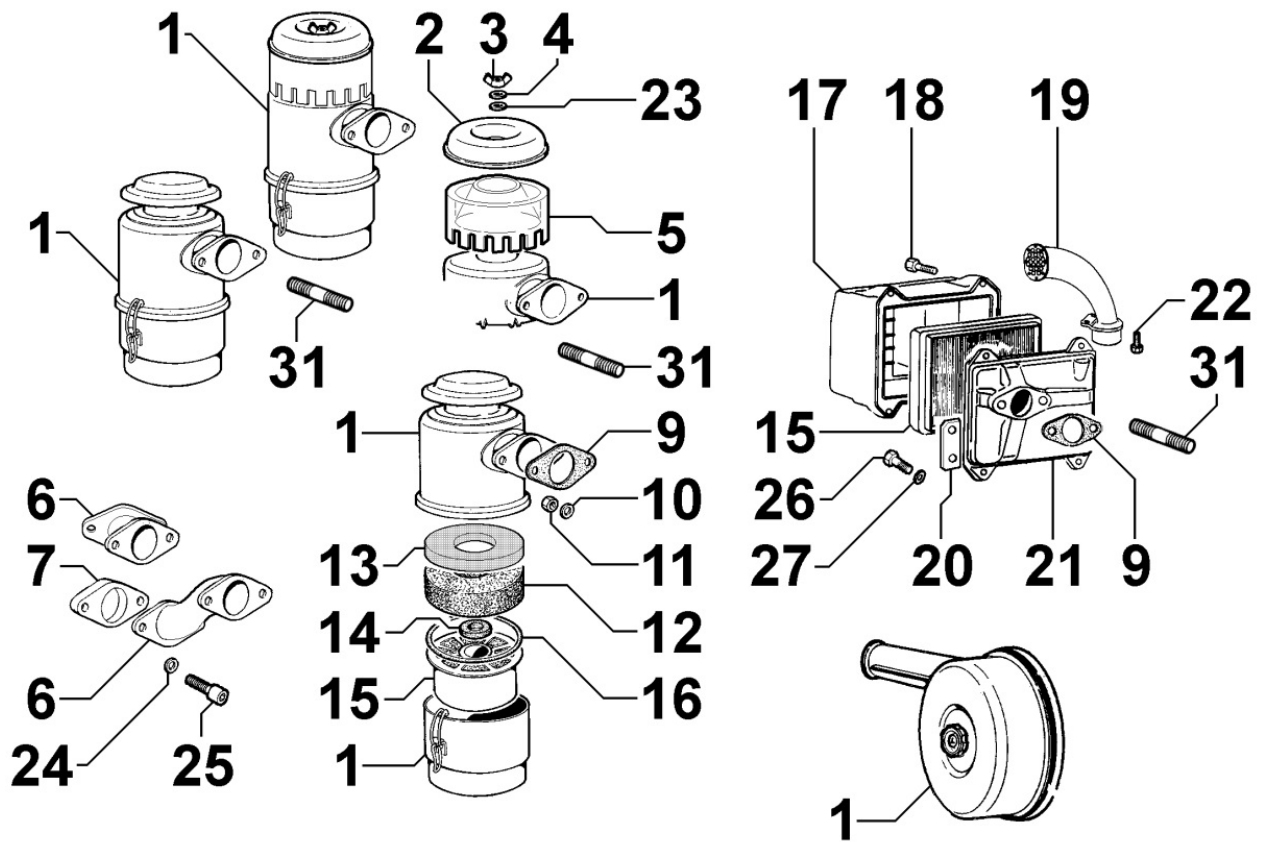

8081030050 - AIR FILTER

Pos	Kit	Included In	Code	Description	Qty	Old Code	Tech. Info
1	(A)		ED0037001010-S	AIR FILTER	1		
9			ED0045000670-S	GASKET	2		
10			ED0075550290-S	WASHER	2		
11			ED0032400210-S	NUT	2		
12		(A)	ED0054961100-S	FILTER ELEMENT	1		
14		(A)	ED0012610730-S	RING	1		
15		(A)	ED0054961110-S	FILTER ELEMENT	1		
16		(A)	ED0047760320-S	GASKET	1