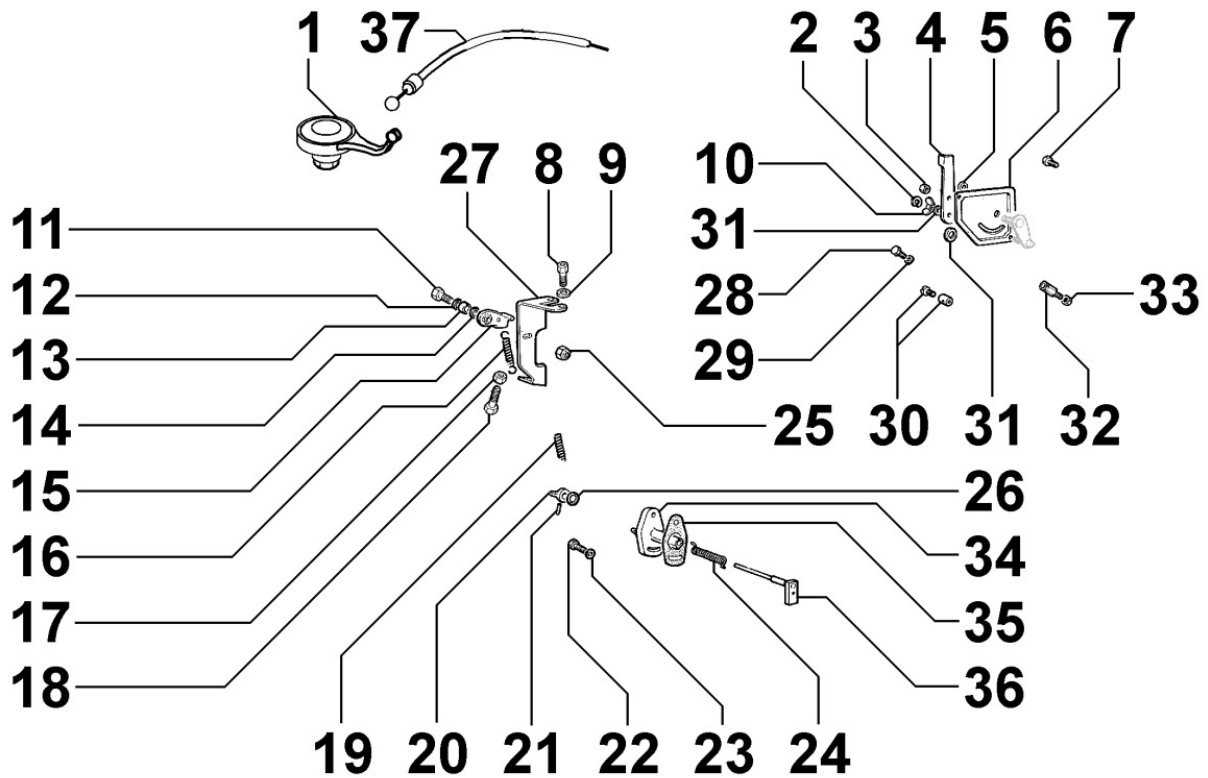

8051030100 - CONTROLS

Pos	Kit	Included In	Code	Description	Qty	Old Code	Tech. Info
2		(A)	ED0011650010-S	RING	1		
3			ED0032400040-S	NUT	1		
3		(A)	ED0032030380-S	NUT	1		
4		(A)	ED0052001590-S	LEVER	1		
5		(A)	ED0076250190-S	WASHER	1		
6	(A)		ED0026901230-S	COVER	1		
7			ED0097900370-S	SCREW	2		
10		(A)	ED0032000150-S	NUT	1		
12			ED0076250590-S	WASHER	2		
21		(A)	ED0084200010-S	CONICAL PIN	1		
22			ED0017600050-S	BOLT	2		
24		(A)	ED0055500070-S	SPRING	1		
26		(A)	ED0012000410-S	O-RING	1		
28			ED0017700420-S	BOLT	1		
29			ED0075550290-S	WASHER	1		
31		(A)	ED0076260540-S	WASHER	2		
31		(A)	ED0063701140-S	PLATE	1		
35			ED0047000700-S	GASKET	1		
36	(A)		ED0025160450-S	CONTROL	1