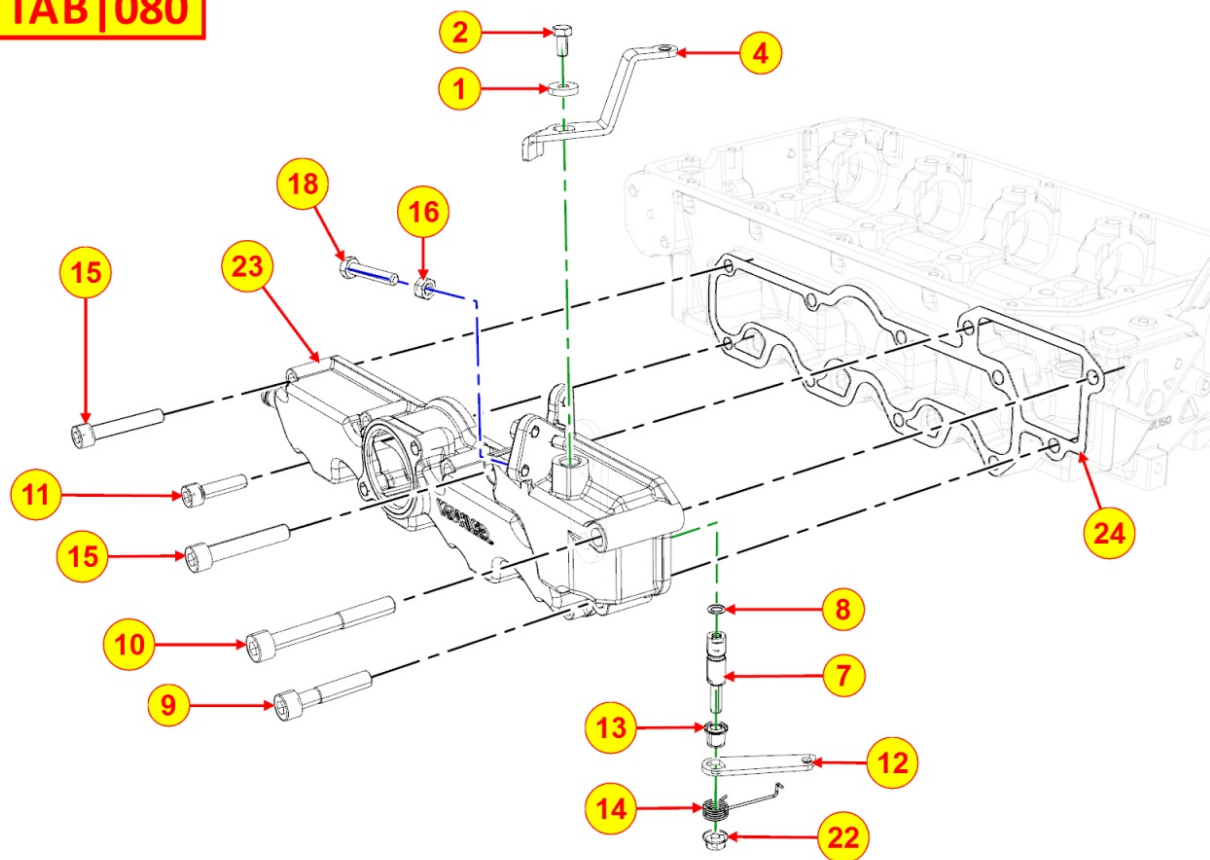

8080321450 - AIR INLET MANIFOLD / AIR FILTER

TAB | 080

Pos	Kit	Included In	Code	Description	Qty	Old Code	Tech. Info
1			ED0076252850-S	WASHER	1		
1			ED0076253800-S	WASHER	1		
2			ED0017550010-S	BOLT	1		
2			ED0017551010-S	BOLT	1		
4			ED0052013390-S	LEVER	1		⚠
4			ED0052013430-S	LEVER	1		⚠
7			ED0061405500-S	PIN	1		⚠
8		(B)	ED0012000520-S	O-RING	1		⚠
9			ED0097300310-S	ALLEN SCREW	1		
10			ED0097300350-S	ALLEN SCREW	1		
11			ED0097320640-S	ALLEN SCREW	4		
12		(B)	ED0052006740-S	LEVER	1		
13		(B)	ED0019570140-S	BUSHING	1		
14		(B)	ED0056600650-S	SPRING	1		⚠
15			ED0097300320-S	ALLEN SCREW	5		
16		(B)	ED0032400080-S	NUT	2		
18		(B)	ED0017600290-S	BOLT	1		
18		(B)	ED0017600230-S	BOLT	2		
20		(A) (B)	ED0095991570-S	PIPE	1		
22			ED0032030500-S	NUT	1		
23	A		ED0024864930-S	MANIFOLD	1		
24			ED0044200820-S	GASKET	1