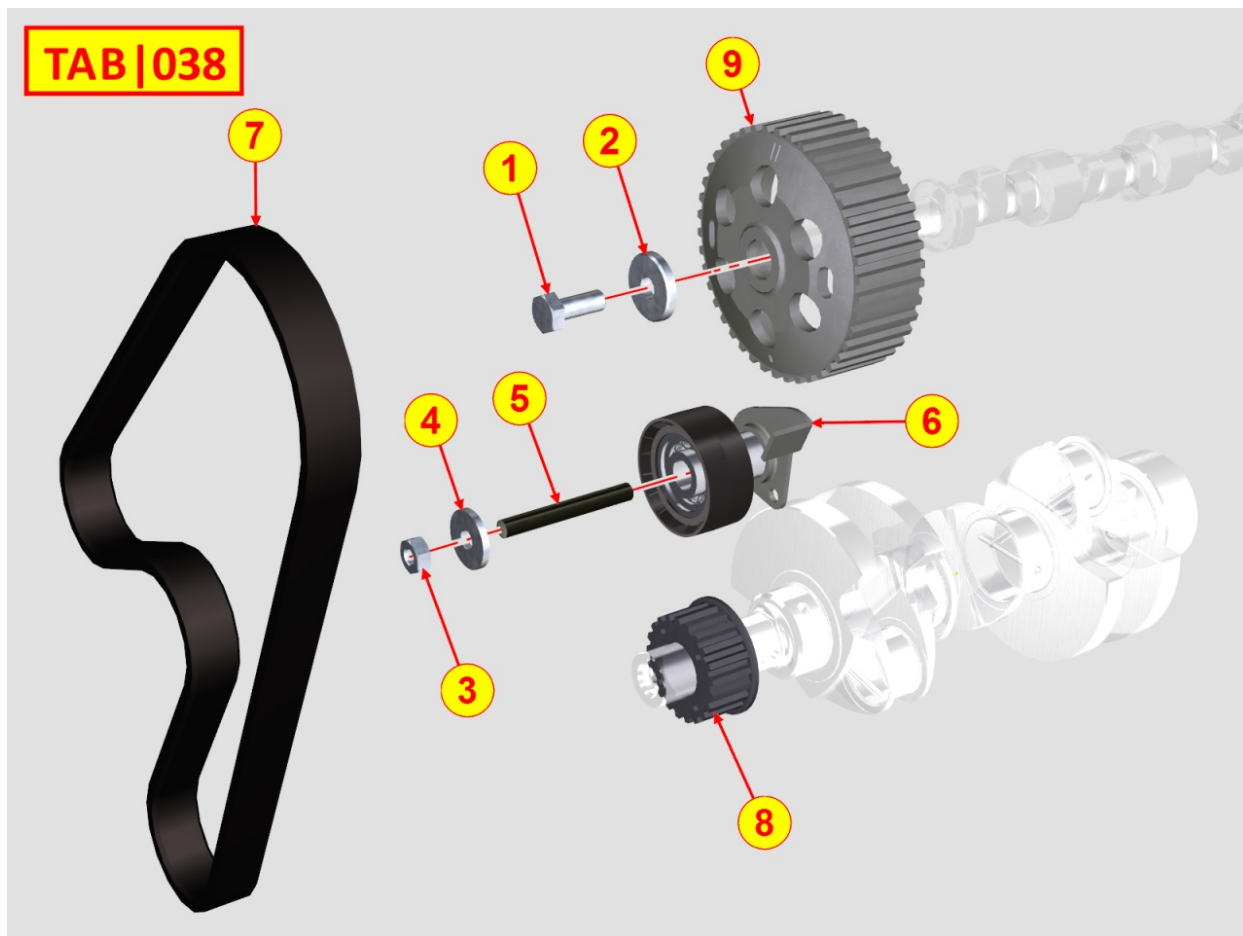

8038320020 - TIMING SYSTEM

Pos	Kit	Included In	Code	Description	Qty	Old Code	Tech. Info
1			ED0098201420-S	SCREW	1		
2			ED0076250450-S	WASHER	1		
3			ED0032400330-S	NUT	1		
4			ED0074950100-S	WASHER	1		
5			ED0068000900-S	STUD	1		
6			ED0041100090-S	BELT TENSIONER	1		
7			ED0024403380-S	TIMING BELT	1		⚠
8			ED0069752920-S	PULLEY	1		⚠
9			ED0070900120-S	TIMING DRIVEN PULLEY	1