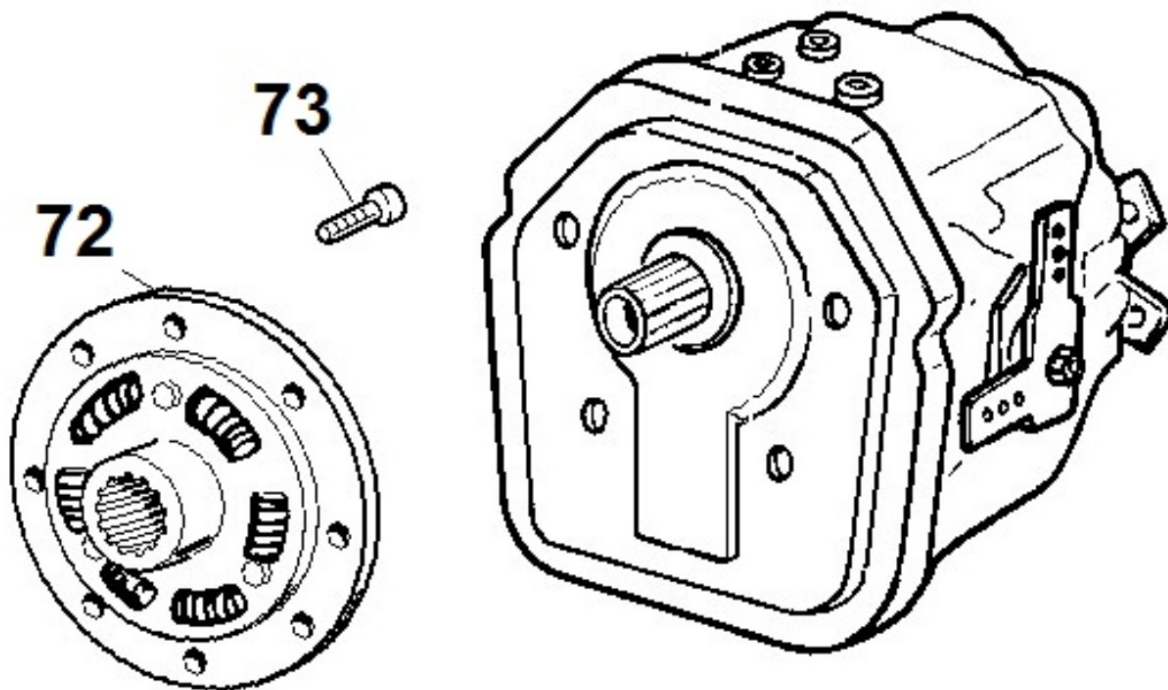

8185320090 - CLUTCH

Pos	Kit	Included In	Code	Description	Qty	Old Code	Tech. Info
72			ED0042511800-S	COUPLING	1		
73			ED0097301070-S	ALLEN SCREW	8