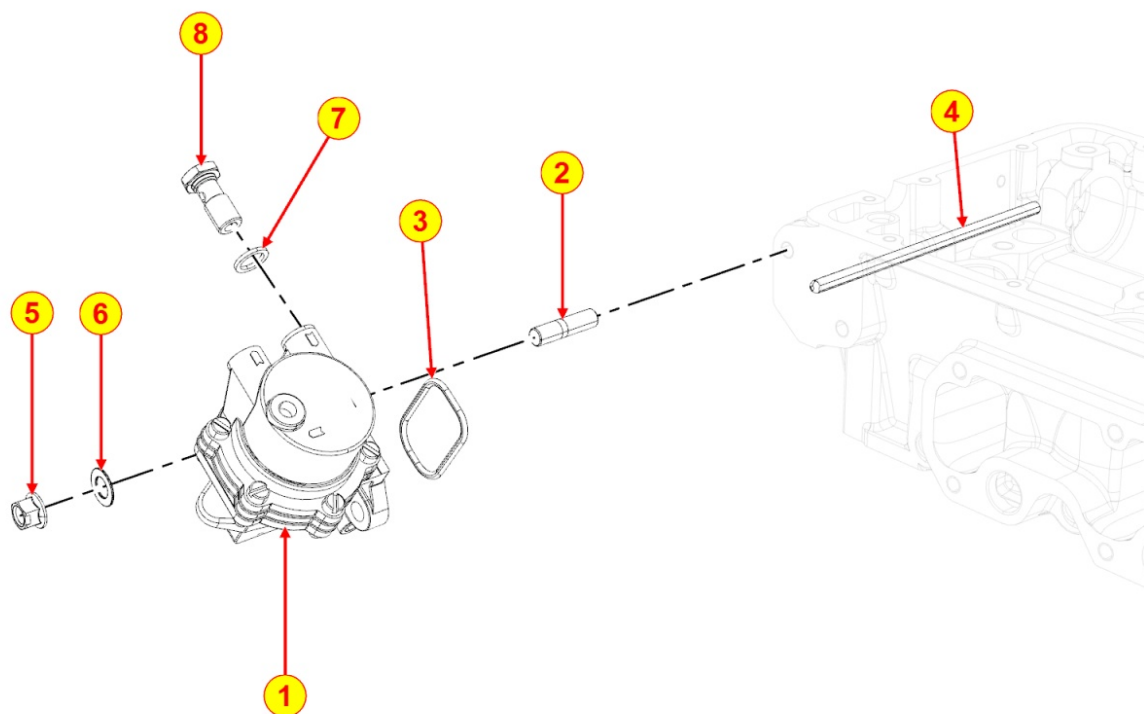

8062320390 - FUEL FEED PUMP

TAB | 062

Pos	Kit	Included In	Code	Description	Qty	Old Code	Tech. Info
1			ED0065851510-S	LIFT PUMP	1		
2			ED0067800080-S	STUD	2		
3			ED0012000870-S	O-RING	1		
4			ED0072007210-S	DRIVE ROD	1		⚠
5			ED0032401640-S	NUT	2		
6			ED0075550290-S	WASHER	2		
7			ED0046700590-S	COPPER WASHER D14/10.2 1.	4		
8			ED0019011930-S	UNION BOLT	2