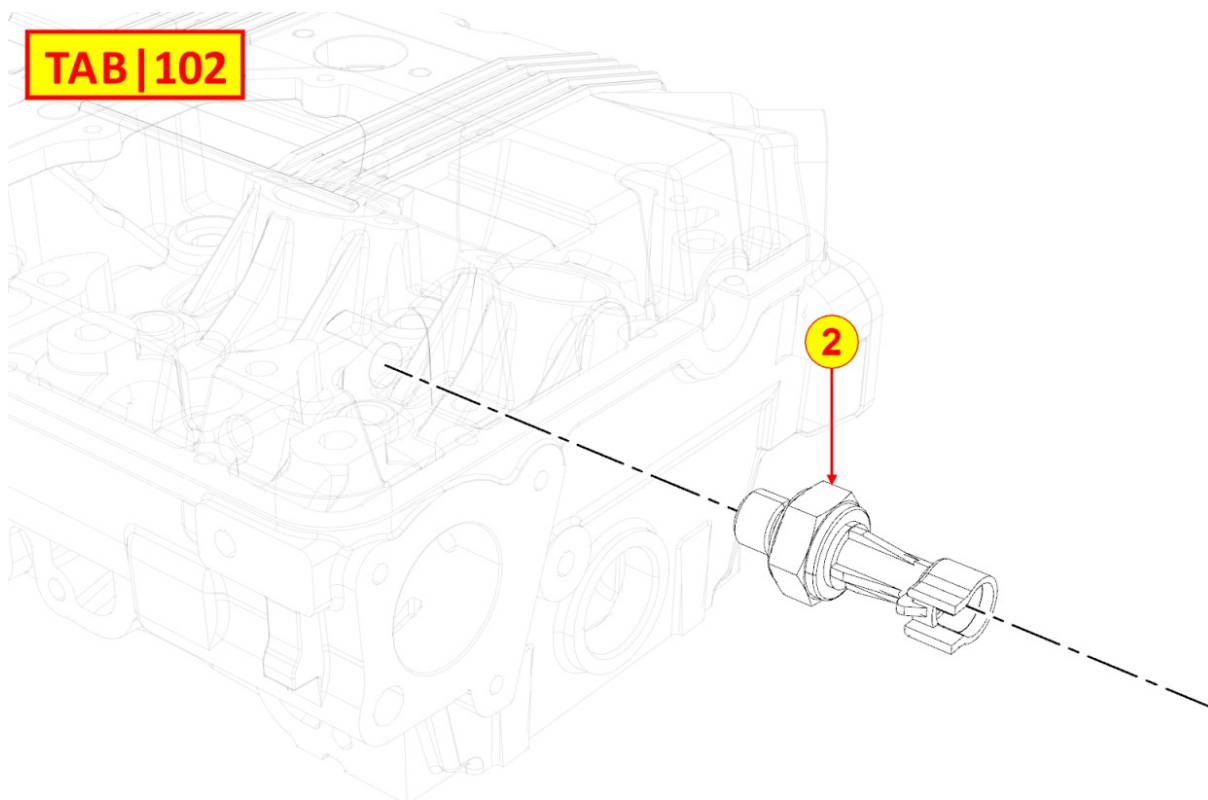

8102320300 - OIL PRESSURE SWITCH

Pos	Kit	Included In	Code	Description	Qty	Old Code	Tech. Info
2			ED0067450970-S	PRESSURE SWITCH	1