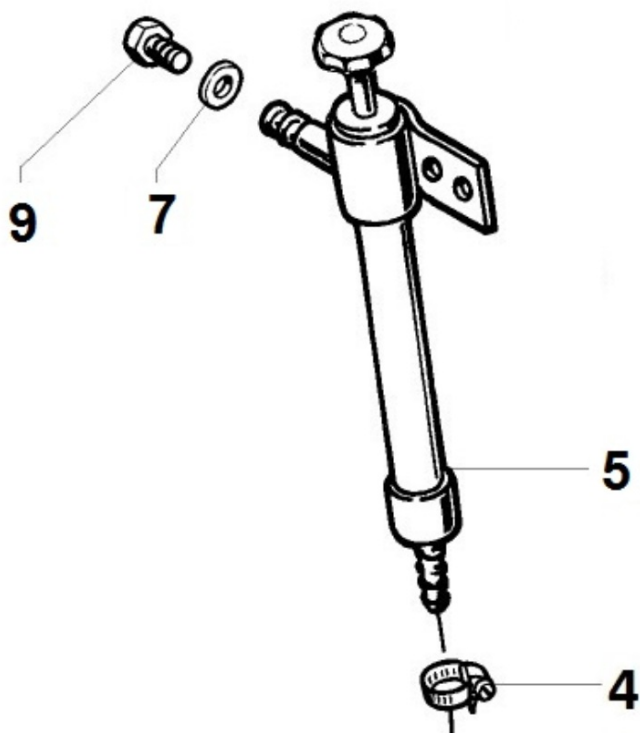

8046320060 - PUMP FOR OIL EXTRACTION

Pos	Kit	Included In	Code	Description	Qty	Old Code	Tech. Info
4			ED0036301290-S	CLAMP	1		
5			ED0065950210-S	POMPA ESTRAZ. OLIO AB TRASM. PER LMG4000	1