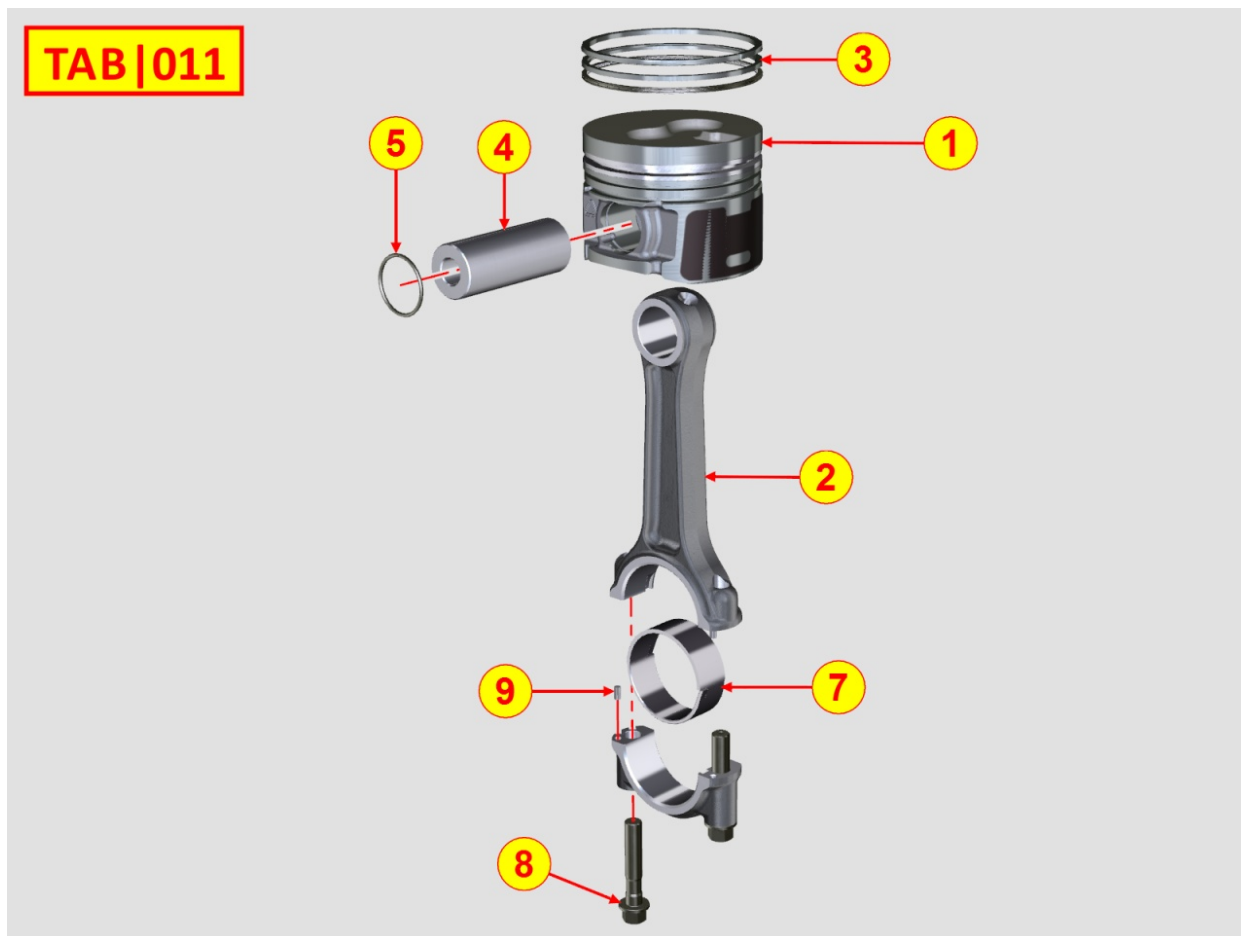

8011320090 - PISTON / CONNECTING ROD

Pos	Kit	Included In	Code	Description	Qty	Old Code	Tech. Info
1	A		ED0065015140-S	COMPLETE PISTON FOCS 1404 +1,00	4		
1	A		ED0065015130-S	COMPLETE PISTON FOCS 1404 +0,50	4		
1	A		ED0065015120-S	PISTON SET STD	4		
2	B		ED0015262260-S	*CONNECTING ROD ASSY.	4		▲
3		(A)	ED0082112480-S	RINGS STAND.	2/3/4		
3		(A)	ED0082112490-S	SEGMENTS SERIES STD FOCS 1404 +0,50	2/3/4		
3		(A)	ED0082112500-S	SEGMENTS SERIES STD FOCS 1404 +1.00	2/3/4		
4		(A)	ED0084800810-S	PISTON PIN	4		
5		(A)	ED0012610990-S	RING	8		
6		(B)	ED0016300380-S	SMALL END BUSH	2/3/4		▲
7			ED0016401160-S	BEARING STD	2/3/4		▲
7			ED0016401180-S	UNDER SIZE CONNECTING ROD -0,50	2/3/4		▲
7			ED0016401170-S	UNDER SIZE CONNECTING ROD -0,25	2/3/4		▲
8		(B)	ED0017701010-S	BOLT	4/6/8