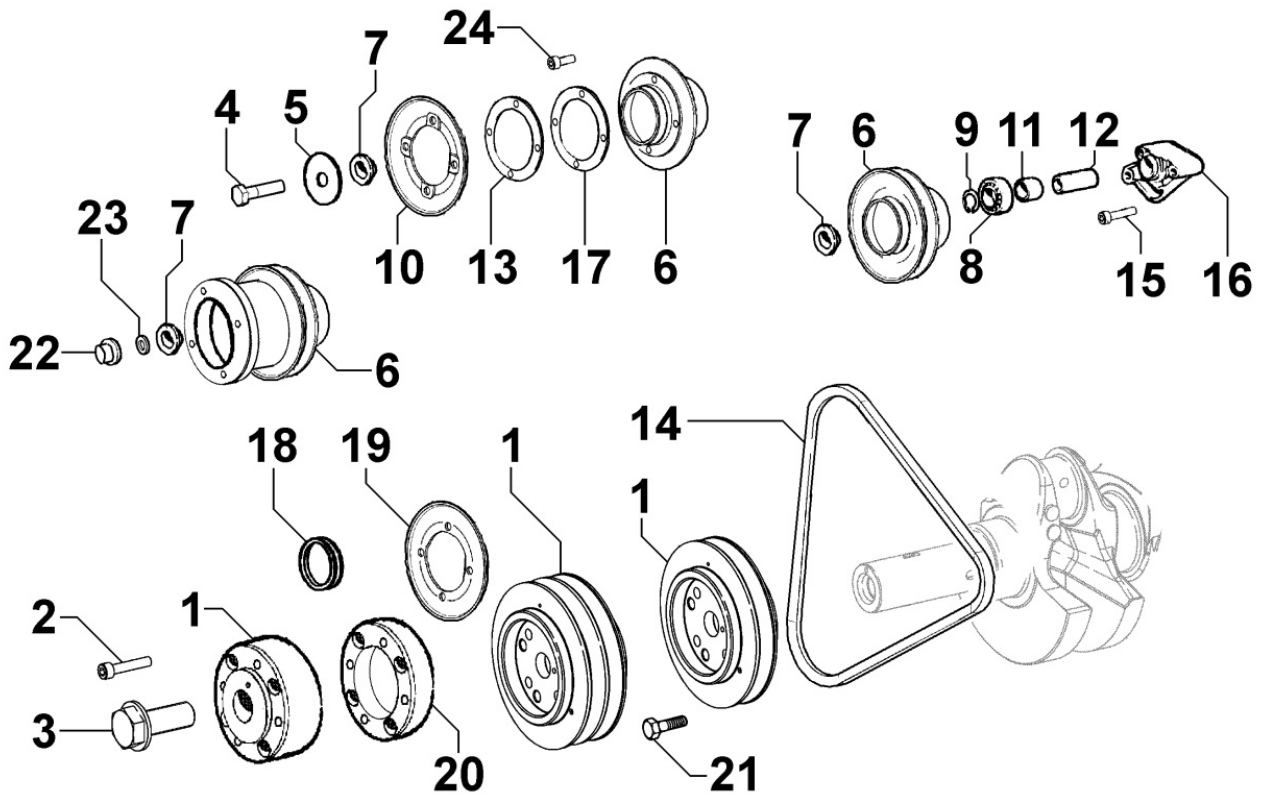

8014320840 - PULLEYS / BELT

Pos	Kit	Included In	Code	Description	Qty	Old Code	Tech. Info
1			ED0039023610-S	FLANGE	1		
2			ED0097300150-S	ALLEN SCREW	4		
3			ED0098653190-S	CRANKSHAFT BOLT	1