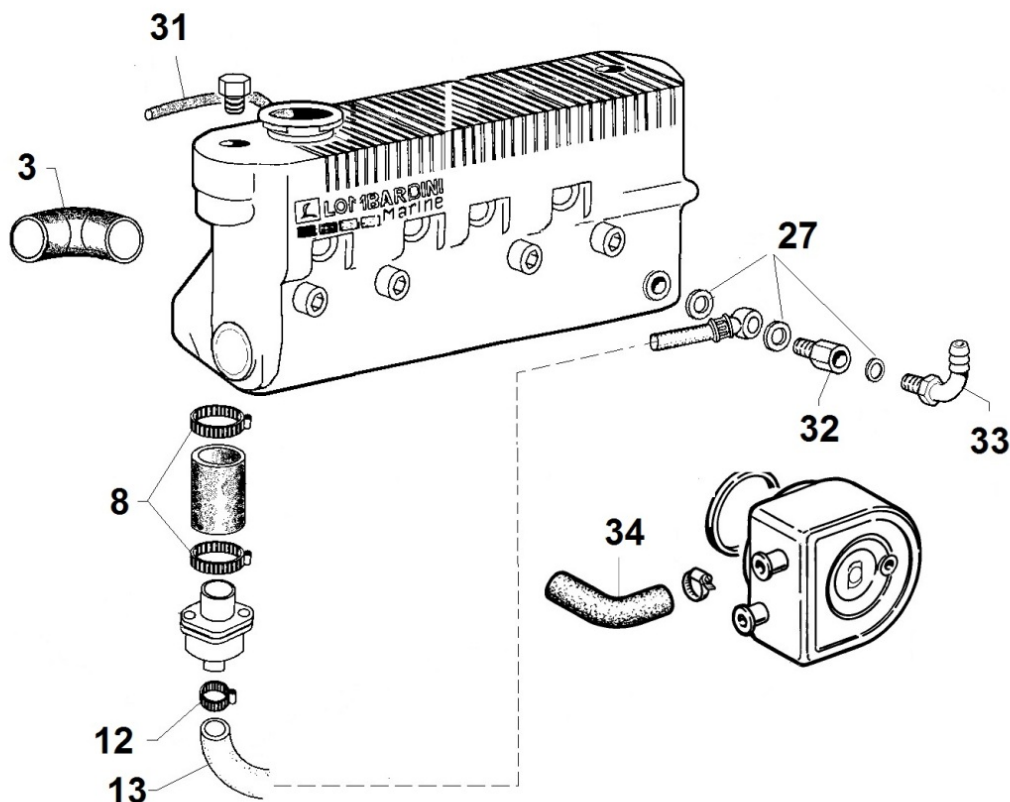

8068320620 - COOLANT HOSES

Pos	Kit	Included In	Code	Description	Qty	Old Code	Tech. Info
3			ED0093400210-S	TUBE	1		
8			ED0036301280-S	CLAMP	2		
12			ED0036301290-S	CLAMP	3		
13			ED0093051010-S	WATER HOSE	1		
27			ED0046700610-S	COPPER WASHER D19/14.2 1.5 THK	3		
32			ED0019011870-S	UNION BOLT	1		
33			ED0073303610-S	JOINT	1		
34			ED0093400280-S	PIPE	1		
39			ED0095800450-S	PIPE	1