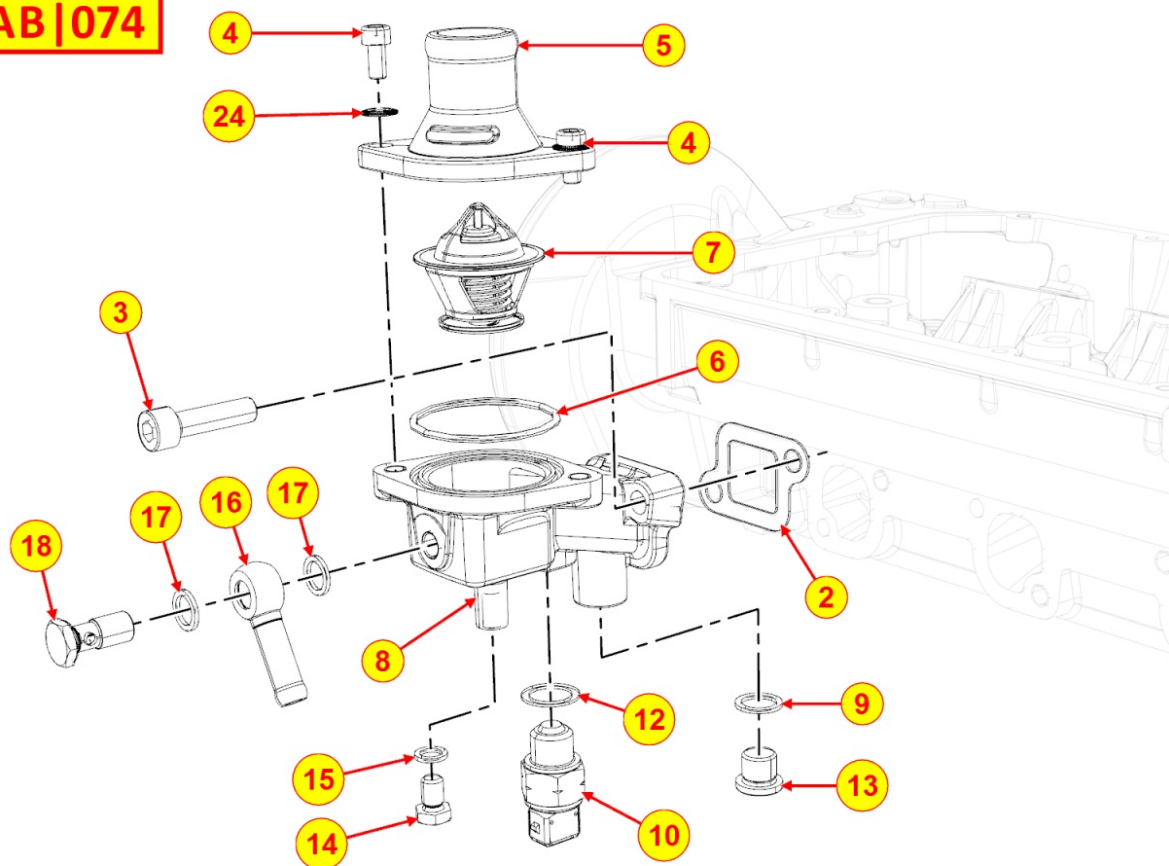

8074320570 - THERMOSTAT UNIT

TAB | 074

Pos	Kit	Included In	Code	Description	Qty	Old Code	Tech. Info
2			ED0044600370-S	GASKET	1		
3			ED0097320640-S	ALLEN SCREW	2		
4		(A)	ED0097320740-S	ALLEN SCREW	2		
5		(A)	ED0027502790-S	COVER	1		
6		(A)	ED0012000910-S	O-RING	1		
7		(A)	ED0091951240-S	WATER THERMOSTAT	1		
8		(A)	ED0028712840-S	BODY	1		
9		(A)	ED0046700610-S	COPPER WASHER D19/14.2 1.5 THK	1		
10		(A)	ED0091951080-S	THERMIST.-THERMOCONT. F16502	1		
12		(A)	ED0046700190-S	COPPER WASHER D22X16.2 1	1		
13		(A)	ED0090400120-S	CAP	1		
14		(A)	ED0089650340-S	CAP	1		
14		(A)	ED0017700010-S	BOLT	1		
15		(A)	ED0046700580-S	COPPER WASHER 8,2X12X1,5	1		
16		(A)	ED0072702380-S	JOINT	1		
17		(A)	ED0046700590-S	COPPER WASHER D14/10.2 1.	2		
18		(A)	ED0019011930-S	UNION BOLT	1