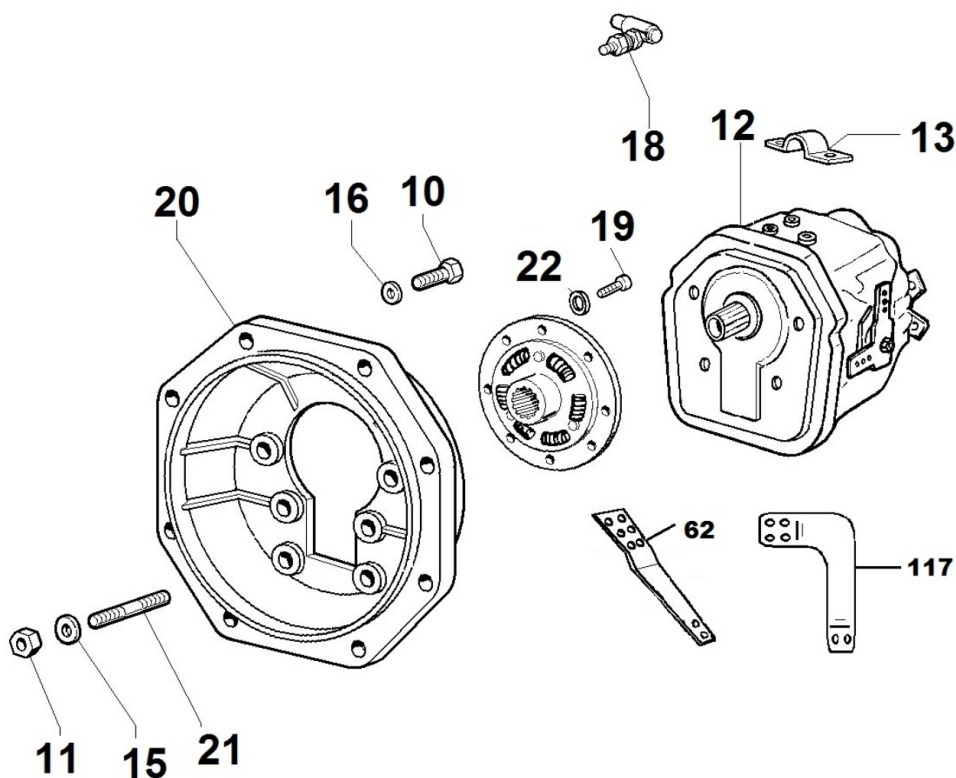

8186320250 - REDUCTION GEAR

Pos	Kit	Included In	Code	Description	Qty	Old Code	Tech. Info
9			ED0011700380-S	RING	1	ED0011700140-S	
9			ED0017701230-S	BOLT	2		
10			ED0017801150-S	BOLT	4		
11			ED0032401400-S	NUT	6		
12			ED0050452150-S	INVERTITORE TMC60A 2,45:1 GREY	1	ED0050451960-S	
13			ED0063702850-S	PLATE	1		
15			ED0075550290-S	WASHER	6		
16			ED0075650500-S	WASHER	4		
18			ED0082800370-S	JOINT	1		
21			ED0067800100-S	STUD	6		
22			ED0075650480-S	WASHER	2