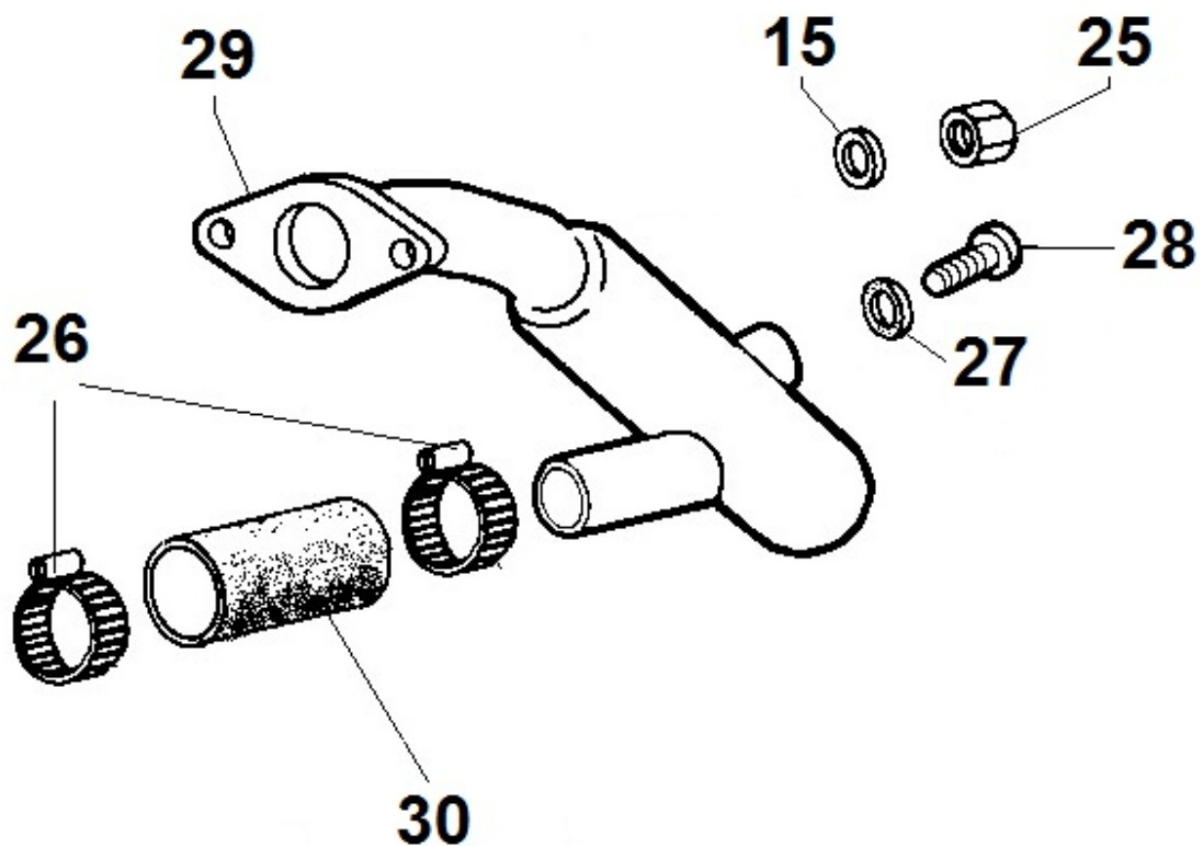

8087320570 - EXHAUST GAS ACCESSORIES

Pos	Kit	Included In	Code	Description	Qty	Old Code	Tech. Info
0			ED0090400370-S	CAP	1		
15			ED0075650480-S	WASHER	2		
25			ED0032401400-S	NUT	2		
26			ED0036301110-S	CLAMP	2		
27			ED0046700610-S	COPPER WASHER D19/14.2 1.5 THK	1		
29			ED0095430690-S	EXHAUST PIPE	1		
30			ED0096021000-S	PIPE	1