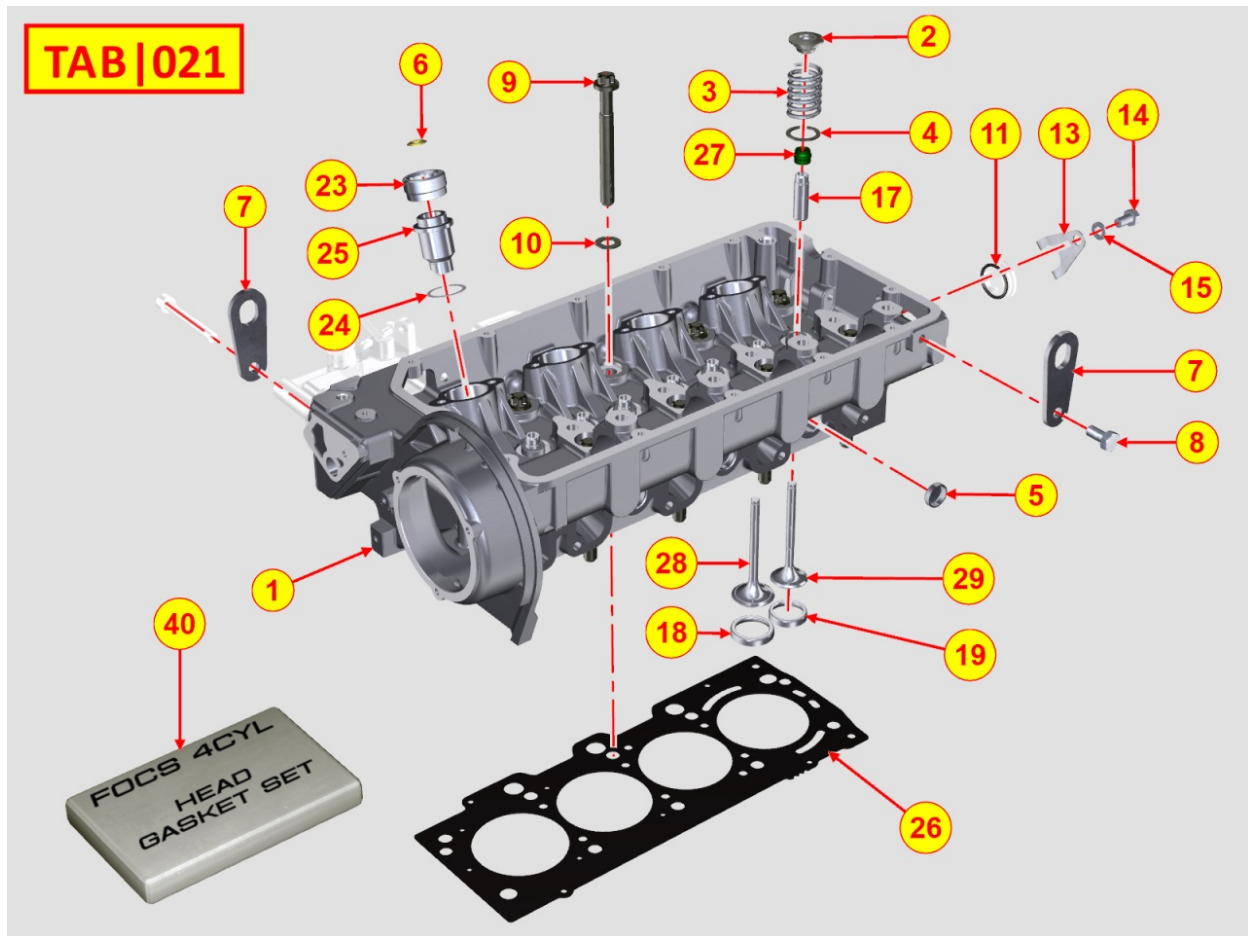

8021320280 - CYLINDER HEAD

Pos	Kit	Included In	Code	Description	Qty	Old Code	Tech. Info
2		(B)		803632...0	4/6/8*		
3		(B)		803632...0	4/6/8*		
4		(B)		803632...0	4/6/8*		
5		(A) (B)	ED0089900470-S	CAP	6		
6			ED0059890070-S	SPARK ARRESTER	4		
7			ED0085451900-S	BRACKET	2		
8			ED0017700020-S	BOLT	1		
9			ED0098202220-S	SCREW	10		⚠
10			ED0076251300-S	WASHER	10		
11		(B)	ED0012000810-S	O-RING	1		⚠
12				807932...0	1		
13		(B)	ED0055700190-S	SPRING	1		⚠
14		(B)	ED0017701270-S	BOLT	1		
15		(B)	ED0076250100-S	WASHER	1		
17		(A) (B)	ED0048452000-S	VALVE GUIDE	8		⚠
18		(A) (B)	ED0080001970-S	VALVE SEAT INLET	4		
19		(A) (B)	ED0080002110-S	VALVE SEAT EXHAUST	4		
23			ED0041300960-S	RING NUT	4		
24			ED0035275170-S	SPACER	12		
25			ED0067250700-S	COMBUSTION PRECHAMBER	4		
26			ED0047300160-S	HEAD GASKET 1404 TH.1,53 STEEL	1		
26			ED0047300190-S	GUAR.TESTA 1404 SP.1,63 METAL	1		
26			ED0047300130-S	HEAD GASKET 1404 TH.1,43 STEEL	1		
27		(B)		803632...0	4/6/8*		
28		(B)		803632...0	2/3/4*		
29		(B)		803632...0	2/3/4*