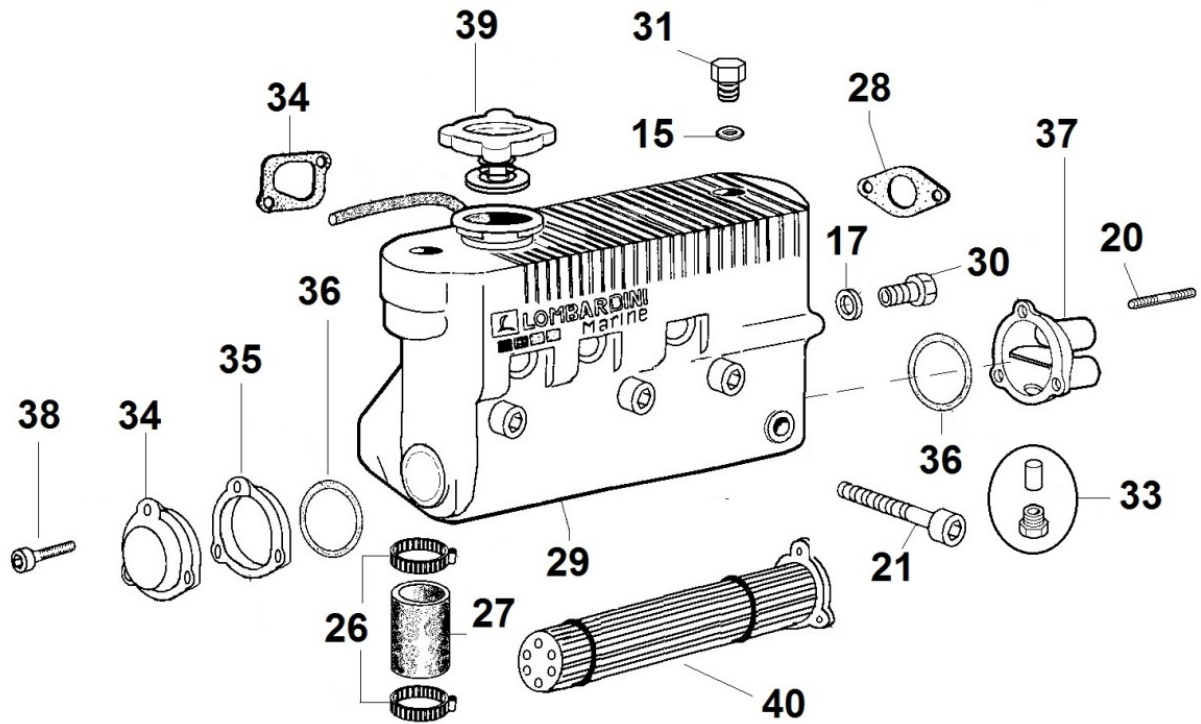

8073320930 - COOLANT RADIATOR

Pos	Kit	Included In	Code	Description	Qty	Old Code	Tech. Info
0			ED0073500050-S	EXCHANGE LDW1404M BRONZE	1		
0			ED0090002780-S	CAP	1		
17			ED0046700610-S	COPPER WASHER D19/14.2 1.5 THK	1		
20			ED0067801420-S	STUD	2		
21			ED0097302210-S	ALLEN SCREW	8		
26			ED0036301280-S	CLAMP	2		
27			ED0096020720-S	PIPE	1		
28			ED0045001020-S	GASKET	1		
29	B		ED0073504050-S	WATER EXCHANGER	1		
33		(B)	ED0090802150-S	CAP	1		
34			ED0044200700-S	GASKET	2/3/4		
35		(B)	ED0035275700-S	SPACER	1		
36		(B)	ED0012002650-S	O-RING	4		
37		(B)	ED0026550300-S	COVER	1		
38		(B)	ED0097302110-S	ALLEN SCREW	3		
39		(B)	ED0090001140-S	CAP	1		
40		(B)	ED0093400340-S	TUBE NEST	1		
43		(B)	ED0090400370-S	CAP	1		
48			ED0090802200-S	CAP	1		
49			ED0046700590-S	COPPER WASHER D14/10.2 1.	1