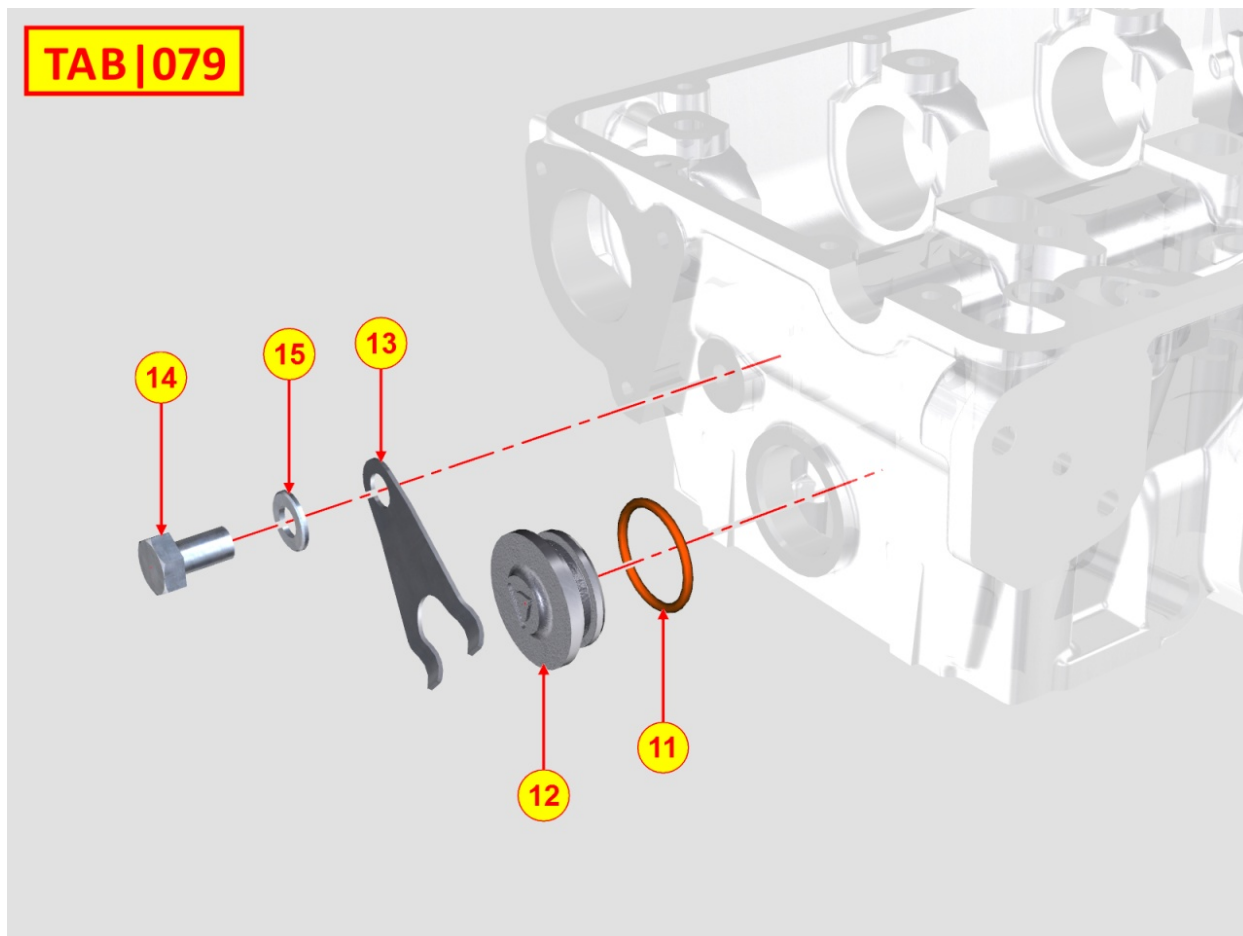

8079320040 - FITTING FOR CAB HEATING

Pos	Kit	Included In	Code	Description	Qty	Old Code	Tech. Info
11				802132...0			
12			ED0090650070-S	CAP	1		
13				802132...0			
14				802132...0			
15				802132...0