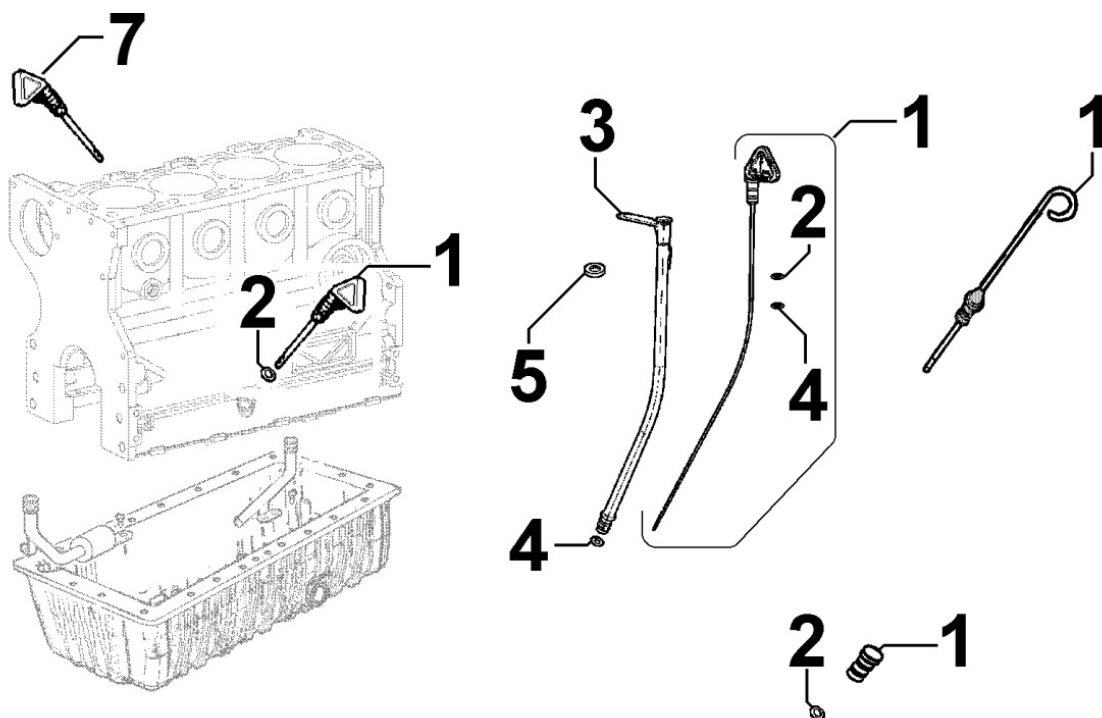

8043320790 - OIL DIPSTICK

Pos	Kit	Included In	Code	Description	Qty	Old Code	Tech. Info
3			ED0093301390-S	PIPE	1		
4			ED0012000010-S	O-RING	2