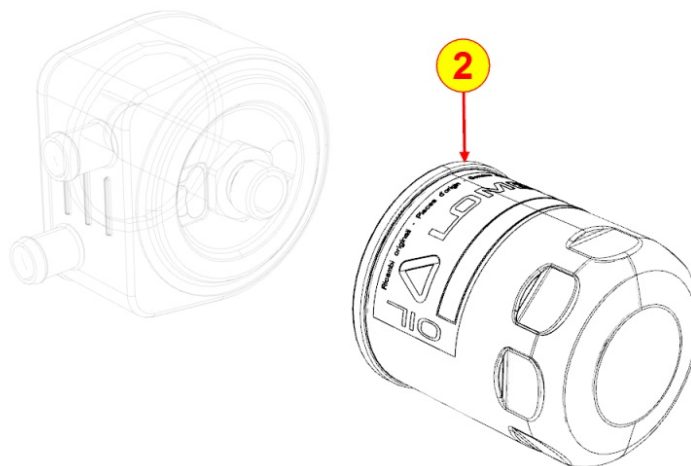

8042320010 - OIL FILTER

TAB | 042

Pos	Kit	Included In	Code	Description	Qty	Old Code	Tech. Info
2			ED0021752850-S	OIL FILTER CARTRIDGE	1	ED0021751310-S