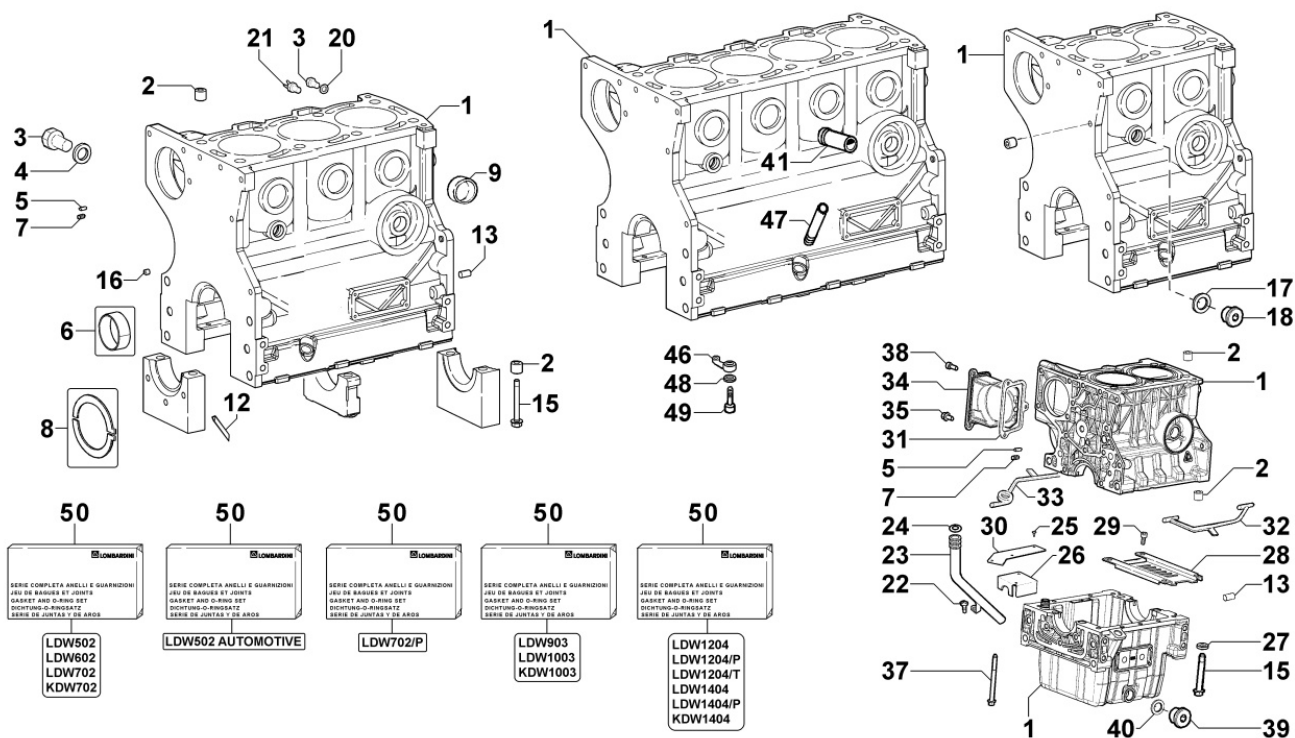

8020320900 - CRANKCASE

Pos	Kit	Included In	Code	Description	Qty	Old Code	Tech. Info
2		(A)	ED0019701400-S	BUSHING	2		▲
2		(A)	ED0019705100-S	BUSHING	10		
3			ED0089650480-S	CAP	1		
4			ED0046700600-S	COPPER WASHER	1		▲
5			ED0084301050-S	ELASTIC DOWEL PIN 8X16 DIN 1481	1		
6			ED0016111930-S	SUPP.BEARING STD.	3/4/5		▲
6			ED0016111940-S	BEARING -0,25	3/4/5		▲
6			ED0016111950-S	BEARING -0,50	3/4/5		▲
8			ED0012571580-S	ANELLO SPALLAMENTO STD 1404	2		▲
8			ED0012571600-S	THRUST BEARING +0.2	2		▲
8			ED0012571590-S	THRUST BEARING +0.1	2		▲
9		(A)	ED0089900220-S	CAP	6		▲
12		(A)	ED0044000540-S	GASKET	4		▲
13			ED0084001080-S	PIN	2		
15		(A)	ED0098201200-S	SCREW	10		
16		(A)	ED0090801820-S	CAP	1