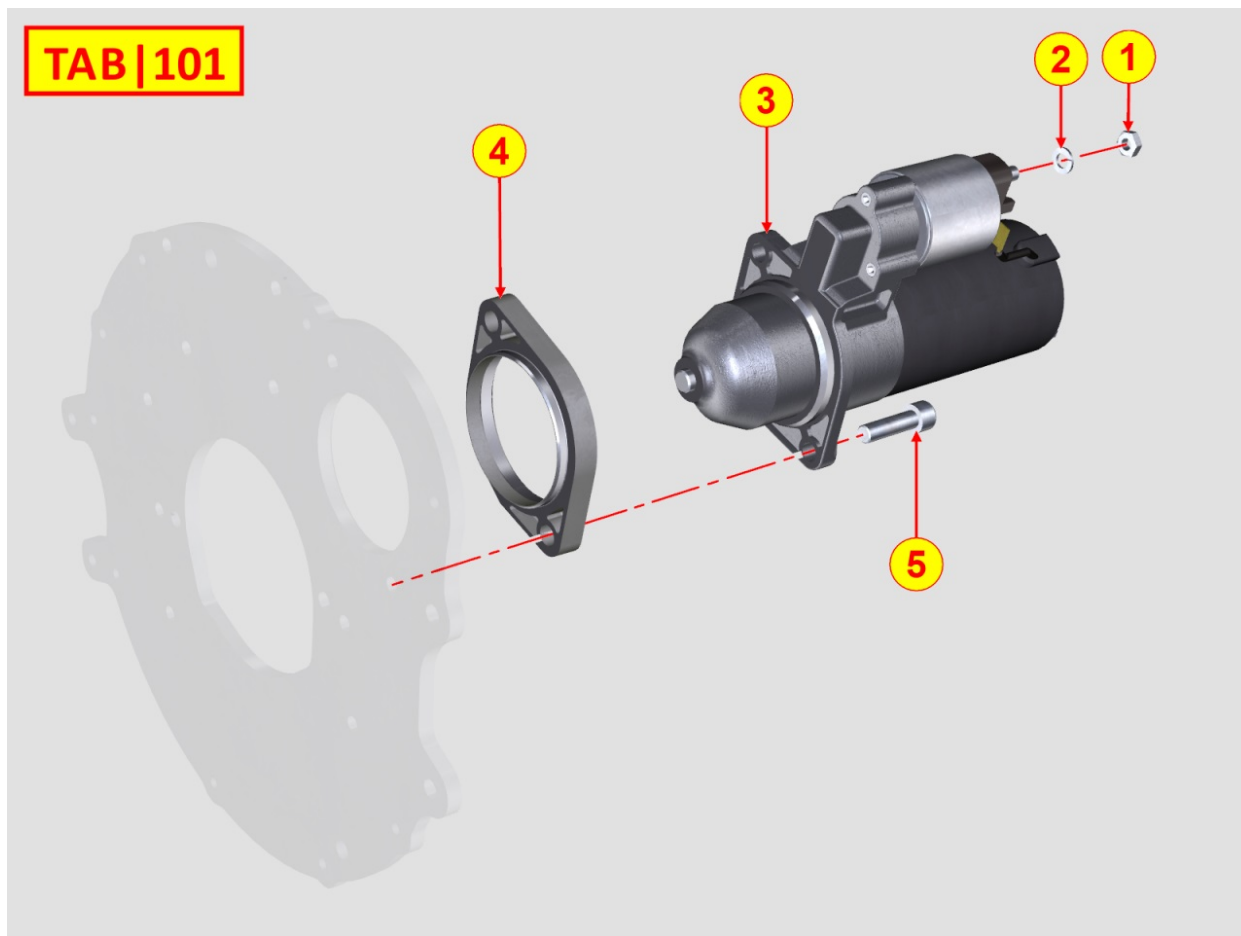

8101320080 - STARTING MOTOR

Pos	Kit	Included In	Code	Description	Qty	Old Code	Tech. Info
1			ED0032400200-S	NUT	1		
2			ED0075650070-S	WASHER	1		
3			ED0058401620-S	STARTING MOTOR	1		
4			ED0038100240-S	FLANGE	1		
5			ED0097300460-S	ALLEN SCREW	2