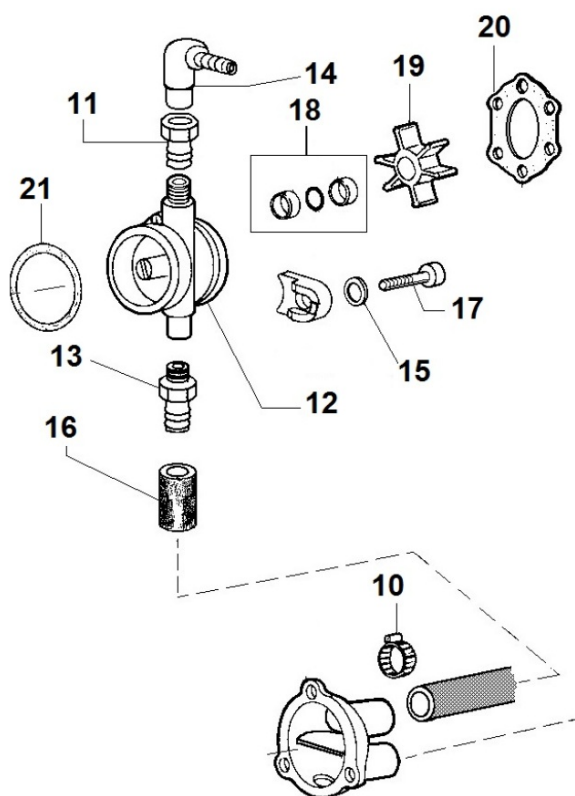

8077320140 - COOLANT PUMP

Pos	Kit	Included In	Code	Description	Qty	Old Code	Tech. Info
10			ED0036301110-S	CLAMP	2		
11			ED0059530720-S	NIPPLE	1		
12	A		ED0065842450-S	WATER PUMP	1		
13			ED0073302450-S	JOINT	1		
14			ED0073302840-S	JOINT	1		
16			ED0096021700-S	PIPE	1		
17			ED0097302200-S	ALLEN SCREW	2		
18		(A)	ED0081500280-S	O RING KIT	1		
19		(A)	ED0042002040-S	IMPELLER	1		
20		(A)	ED0047754980-S	GASKET	1		
21		(A)	ED0012002330-S	O-RING	1