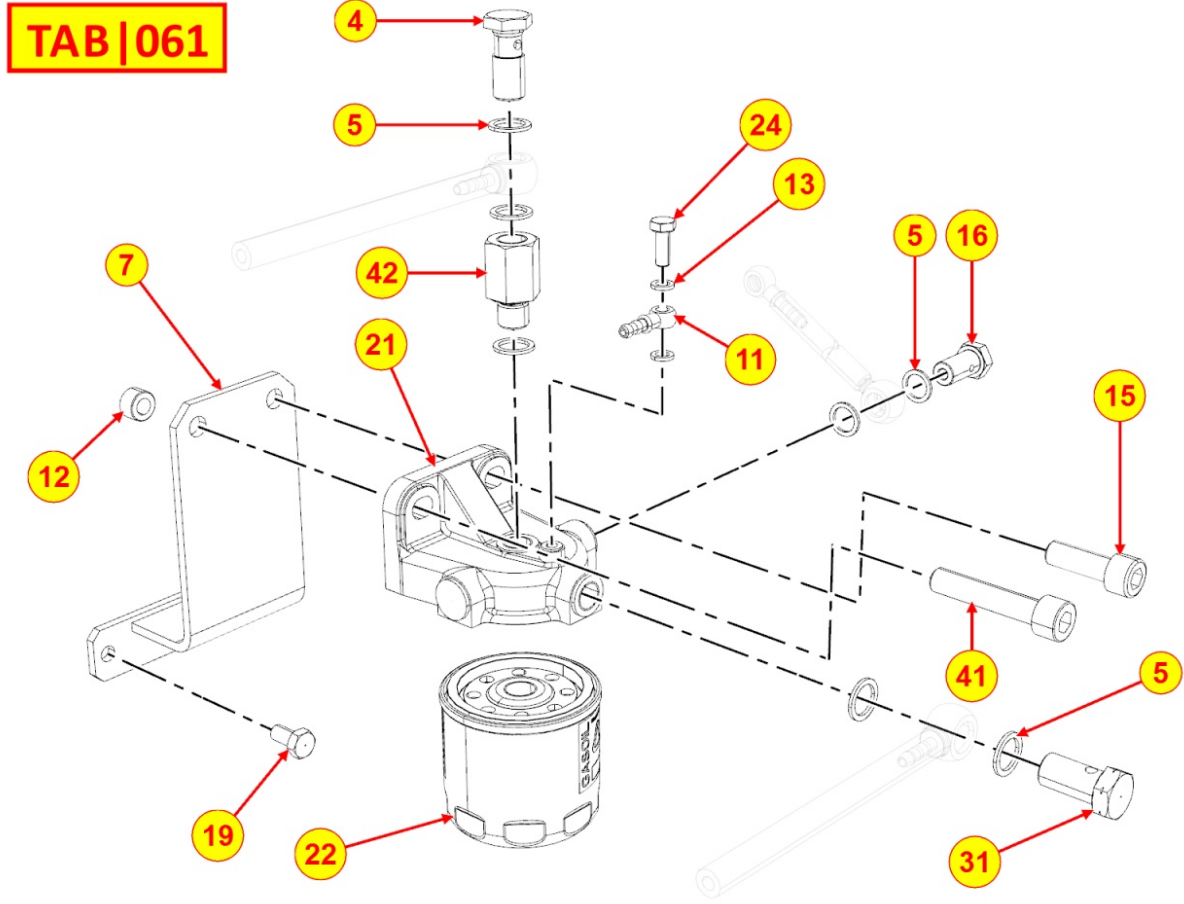

8061320610 - FUEL FILTER

Pos	Kit	Included In	Code	Description	Qty	Old Code	Tech. Info
4			ED0015700450-S	FILLER	1		
5			ED0046700610-S	COPPER WASHER D19/14.2 1.5 THK	7		
11			ED0072701080-S	JOINT	1		
12			ED0035210520-S	SPACER	1		
13			ED0046700620-S	COPPER WASHER D10/6.2 1.5 THK	2		⚠
15			ED0097300450-S	ALLEN SCREW	1		
16			ED0019010320-S	UNION BOLT	2		
19			ED0097300260-S	ALLEN SCREW	2		
21			ED0037302370-S	FUEL FILTER	1		
22		(A)	ED0021752880-S	FILTER CARTRIDGE	1		
24			ED0019010330-S	UNION BOLT	1		
31			ED0096800490-S	VALVE	1		
41			ED0097310880-S	ALLEN SCREW	1