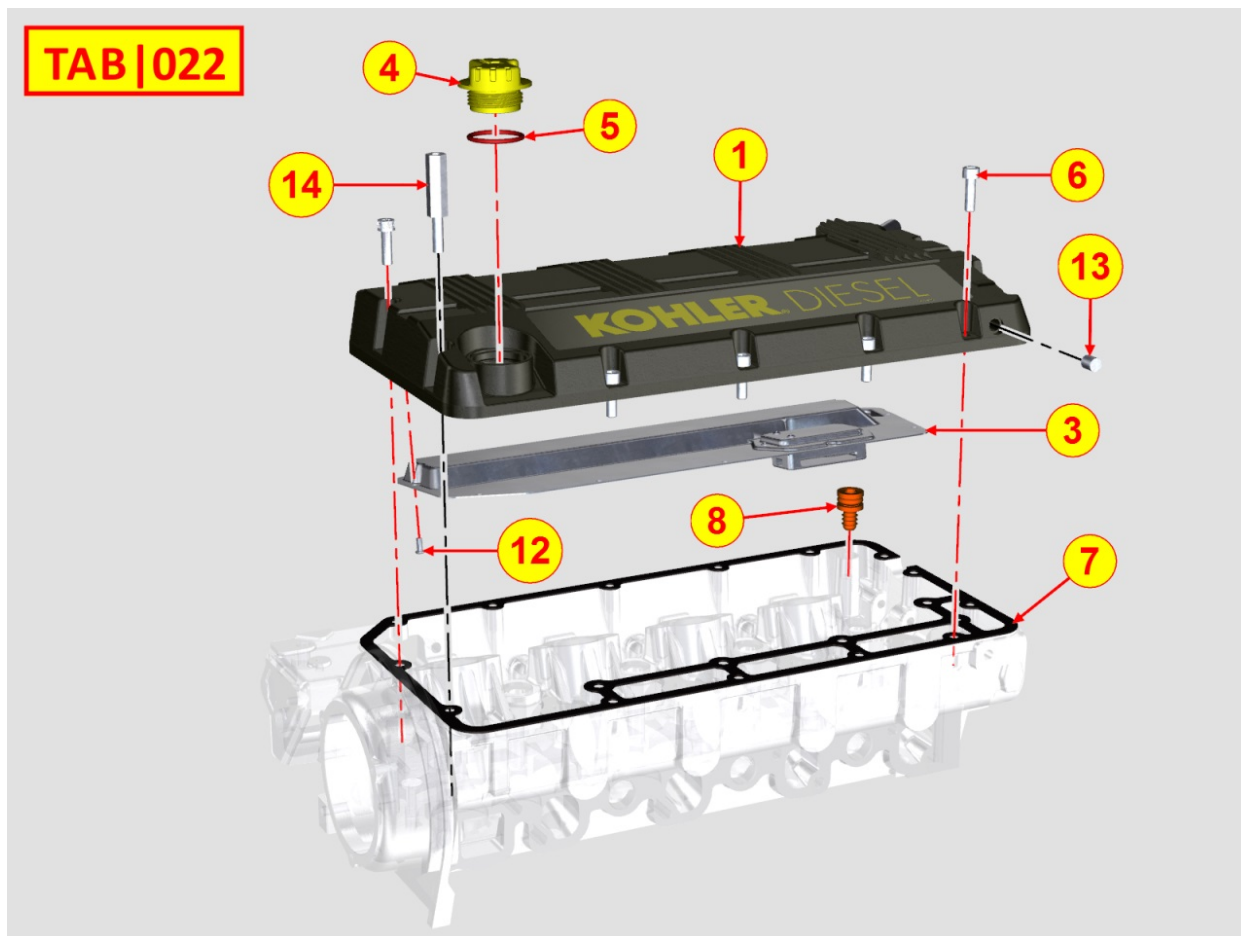

8022320810 - HEAD COVER

Pos	Kit	Included In	Code	Description	Qty	Old Code	Tech. Info
1	(A)		ED0021257480-S	ROCKER ARM COVER	1		
3		(A)	ED0050662650-S	SHROUD	1		
4			ED0090320930-S	FILLER CAP	1		
5			ED0012000820-S	O-RING	1		
6			ED0097304160-S	ALLEN SCREW	12		
7			ED0044001010-S	GASKET	1		
8			ED0053651220-S	CONNECTING HOSE	1		
12		(A)	ED0074810540-S	RIVET	12		
13		(A)	ED0090801330-S	CAP	1		
14			ED0025011020-S	HOLLOW STUD	2