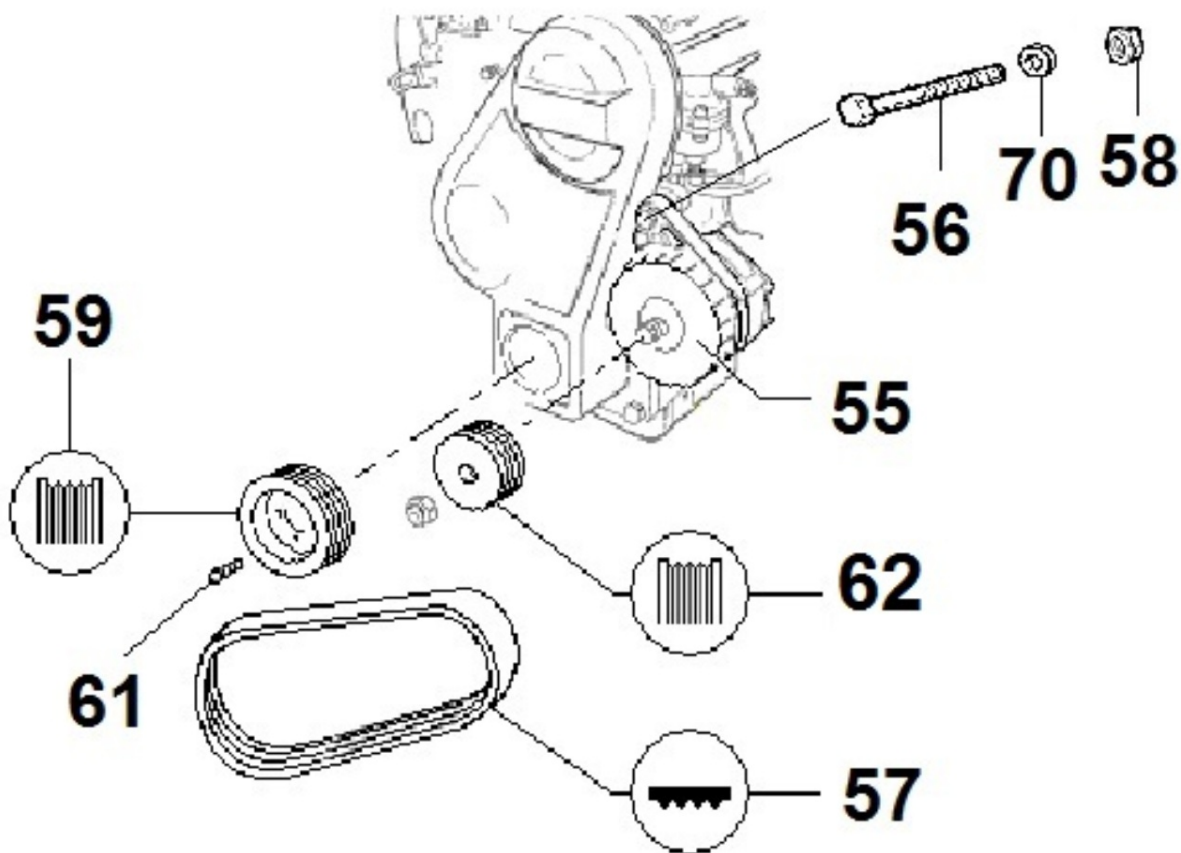

8100321190 - VOLTAGE ALTERNATOR

Pos	Kit	Included In	Code	Description	Qty	Old Code	Tech. Info
0			ED0011575150-S	ALTERNATOR	1		
0			ED0071005350-S	PULEGGIA POLI-V 4PK FOCS L.M. NERO	1		
55			ED0011575150-S	ALTERNATOR	1	ED0011573860-S	
56			ED0017801690-S	BOLT	2		
57			ED0024404510-S	BELT POLY-V 4PK710 FOCS LOMBARDINI	1		
58			ED0032401420-S	NUT	2		
59			ED0071005350-S	PULEGGIA POLI-V 4PK FOCS L.M. NERO	1	ED0071005120-S	
60			ED0076252110-S	WASHER	2		
61			ED0097302200-S	ALLEN SCREW	4