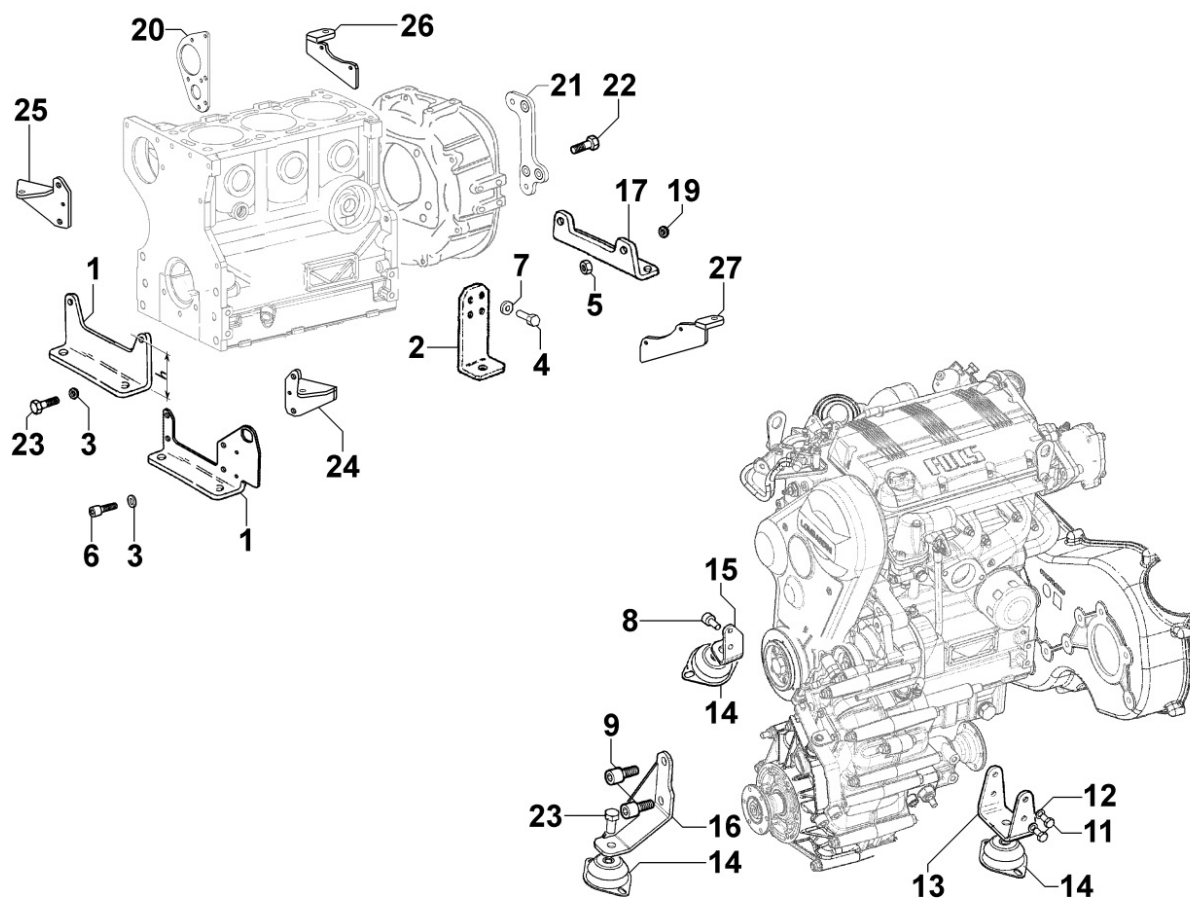

8025321450 - ENGINE MOUNTS

Pos	Kit	Included In	Code	Description	Qty	Old Code	Tech. Info
3			ED0076450070-S	WASHER	4		
8			ED0097300240-S	ALLEN SCREW	4		
23			ED0017900880-S	BOLT	4