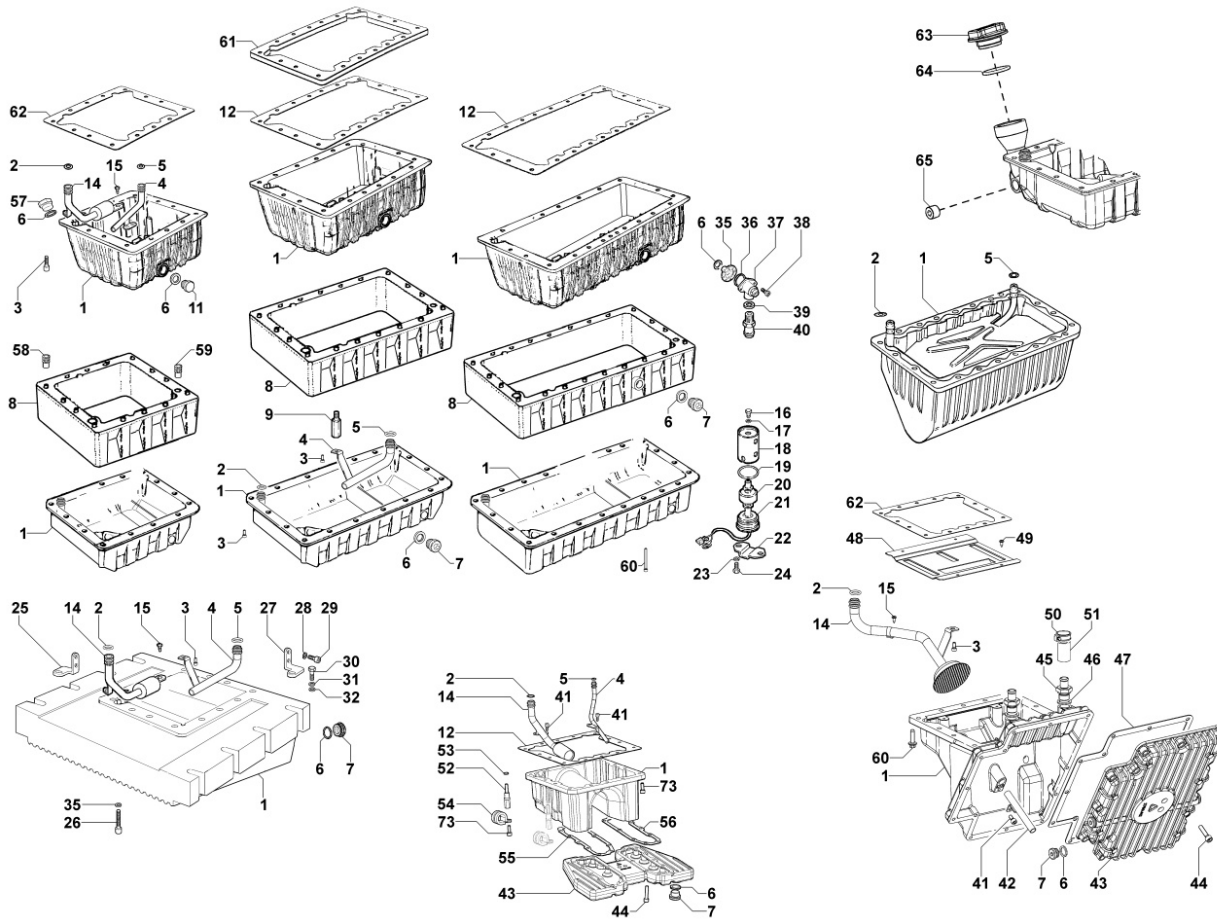

8041320370 - OIL PAN

Pos	Kit	Included In	Code	Description	Qty	Old Code	Tech. Info
1			ED0066455530-S	OILPAN (L.MARINE)	1		
2			ED0012000300-S	O-RING	1		
3			ED0017601300-S	BOLT	23		
4			ED0094852710-S	TUBO/PIPE	1		⚠
5			ED0012002740-S	O-RING	1		⚠
11		(A)	ED0090400350-S	CAP	1		
35			ED0041700440-S	RING NUT	1