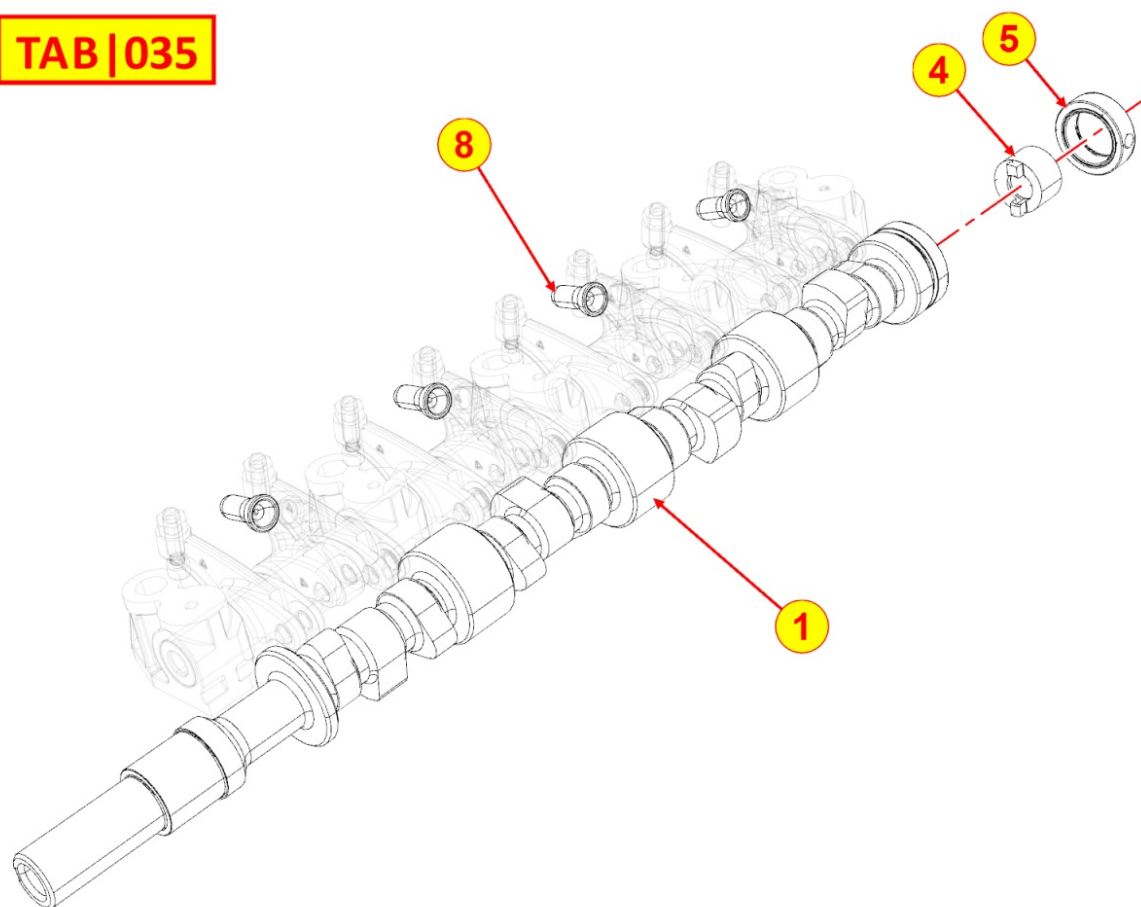

8035320570 - CAMSHAFT

TAB | 035

Pos	Kit	Included In	Code	Description	Qty	Old Code	Tech. Info
1			ED0010116340-S	CAMSHAFT	1		
4			ED0035800350-S	ECCENTRIC	1		⚠
5			ED0019704600-S	BUSHING	1		⚠
8			ED0014101120-S	PUSHROD	4