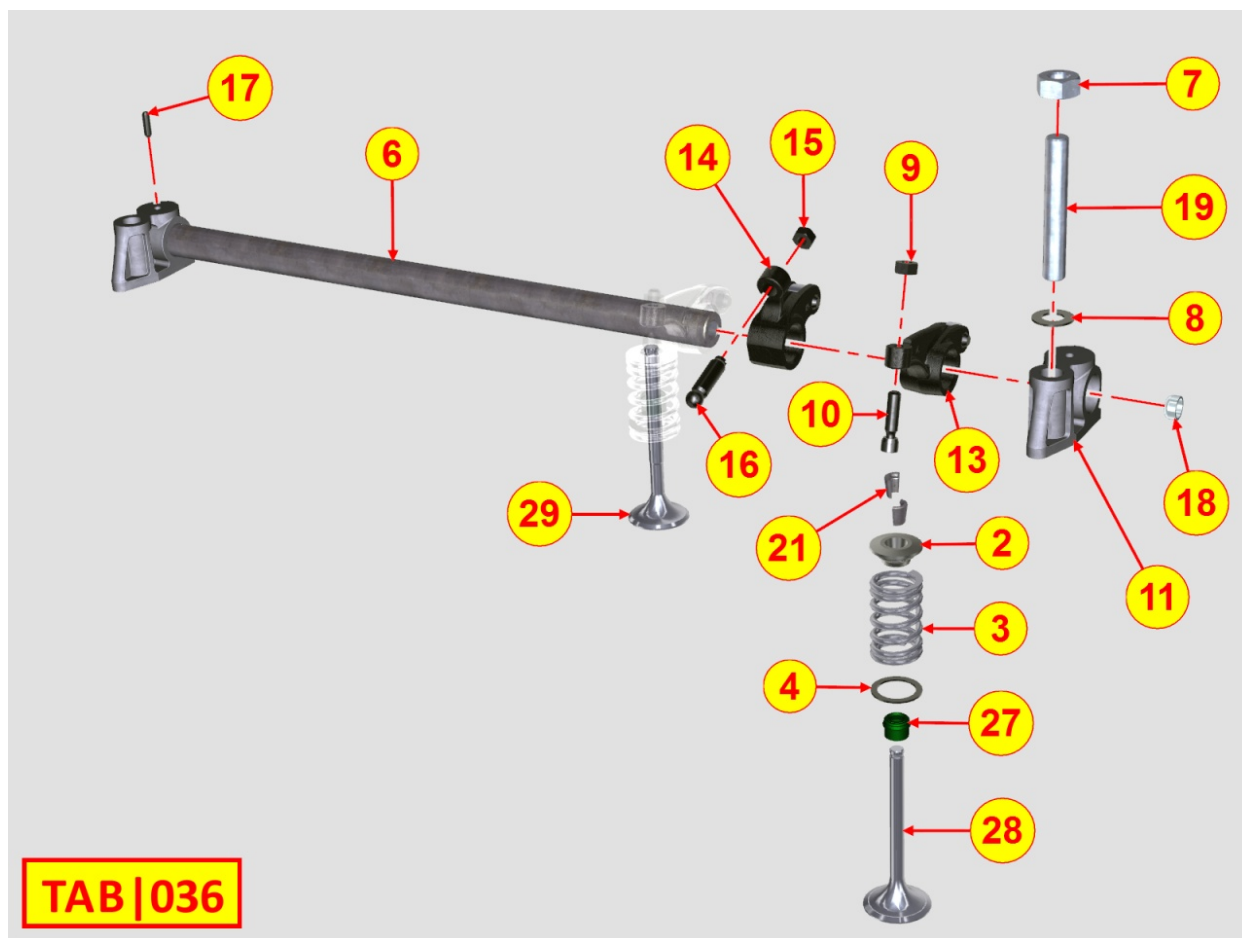

8036320100 - ROCKER ARMS / VALVES

Pos	Kit	Included In	Code	Description	Qty	Old Code	Tech. Info
2	B		ED0064100170-S	VALVE SPRING RETAINER	4/6/8*		
3			ED0057551370-S	SPRING	8		
4			ED0076251850-S	WASHER	8		
6	A		ED0060451120-S	ROCKER ARM SHAFT	1		
6	E	(A)	KDISC.		1	ED0060450830-S	
7			ED0032400330-S	NUT	5		
8			ED0076251300-S	WASHER	5		
9		(A) (C)	ED0032400080-S	NUT	1		
10		(A) (C)	ED0098500880-S	ADJUSTER	1		
11		(A)	ED0086151050-S	SUPPORT	5		
13	C	(A)	ED0015411930-S	ROCKERARM	8		
14	D	(A)	ED0015412200-S	ROCKERARM	4		
15		(A) (D)	ED0032401510-S	NUT	1		
16		(A) (D)	ED0098501100-S	ADJUSTER	1		
17		(A) (E)	ED0084300610-S	TAPER PIN 'D 10	1		
18		(A) (E)	ED0090001480-S	CAP	2		
19			ED0068000880-S	STUD	5		
21		(B)	ED0080570030-S	COTTER	16		
27			ED0045350150-S	GASKET	8		⚠
28			ED0096521570-S	INTAKE VALVE	4		⚠
29			ED0096851500-S	EXHAUST VALVE	4		⚠