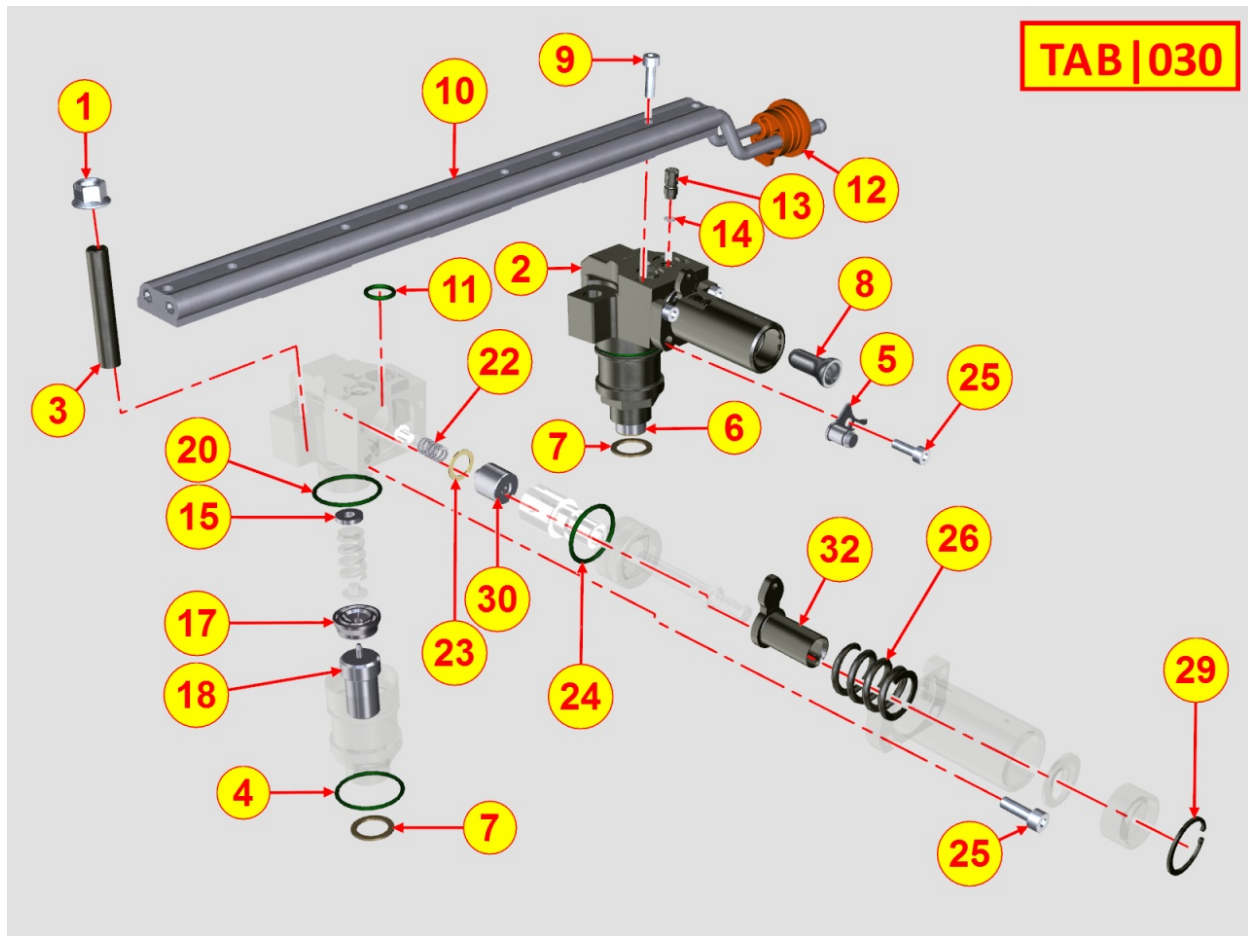

8030320040 - INJECTION SYSTEM

Pos	Kit	Included In	Code	Description	Qty	Old Code	Tech. Info
1			ED0032401640-S	NUT	8		
2	A		ED0065902900-S	INJECTION PUMP	4		⚠
3			ED0067802030-S	STUD	8		
4		(C)	ED0012002130-S	O-RING	2/3/4		
5			ED0063707960-S	PLATE	1		⚠
6		(C)		802132...0			
7		(C)	ED0046700820-S	COPPER WASHER 14X19X1	4		
8				803532...0			
9			ED0097303130-S	ALLEN SCREW	8		⚠
10	B		ED0093759880-S	FUEL TUBE SVIC	1		
11		(A) (C)	ED0012002860-S	O-RING	2		⚠
12		(B)	ED0047500140-S	GASKET	1		⚠
13		(A)	ED0096800410-S	VALVE	2/3/4		
14		(A)	ED0047600380-S	GASKET	2/3/4		
15		(A)	ED0083351420-S	SHIM	1		⚠
17		(A)	ED0035272200-S	SPACER	2/3/4		
18	C	(A)	ED0048960400-S	ASSEMBLY	2/3/4	ED0065314360-S	
20		(A) (C)	ED0012002870-S	O-RING	2/3/4		
22		(A)	ED0058012740-S	SPRING	2/3/4		
23		(A)	ED0047600150-S	GASKET	2/3/4		
24		(A)	ED0012002770-S	O-RING	2/3/4		
25		(A)		KDISC.	4to12	ED0097302060-S	
26		(A)	ED0057551130-S	SPRING	2/3/4		
29		(A)	ED0012410090-S	SNAP RING	2/3/4		
30		(A)	ED0096721070-S	DELIVERY VALVE	2/3/4