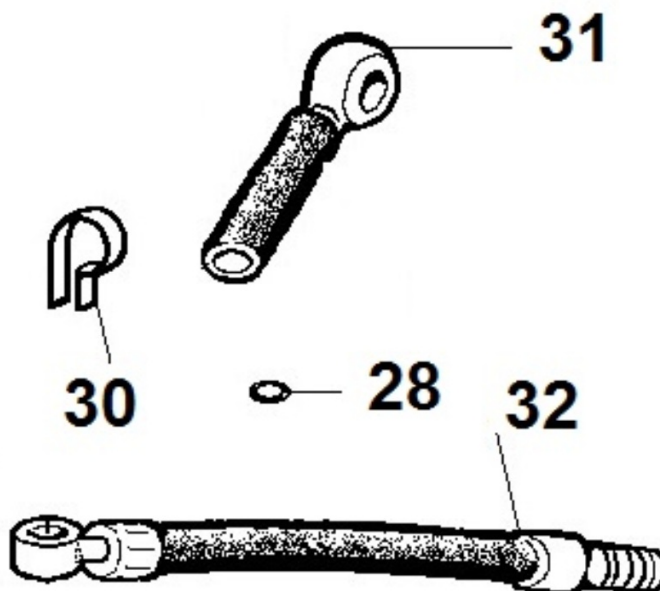

8064321240 - FUEL LINES

Pos	Kit	Included In	Code	Description	Qty	Old Code	Tech. Info
28			ED0046700590-S	COPPER WASHER D14/10.2 1.	2		
30			ED0036301700-S	CLAMP	1		
31			ED0093759090-S	FUEL PIPE BETWEEN FUEL PUMP-TANK.(D9-D7)	1		
32			ED0095701020-S	FUEL HOSE	1