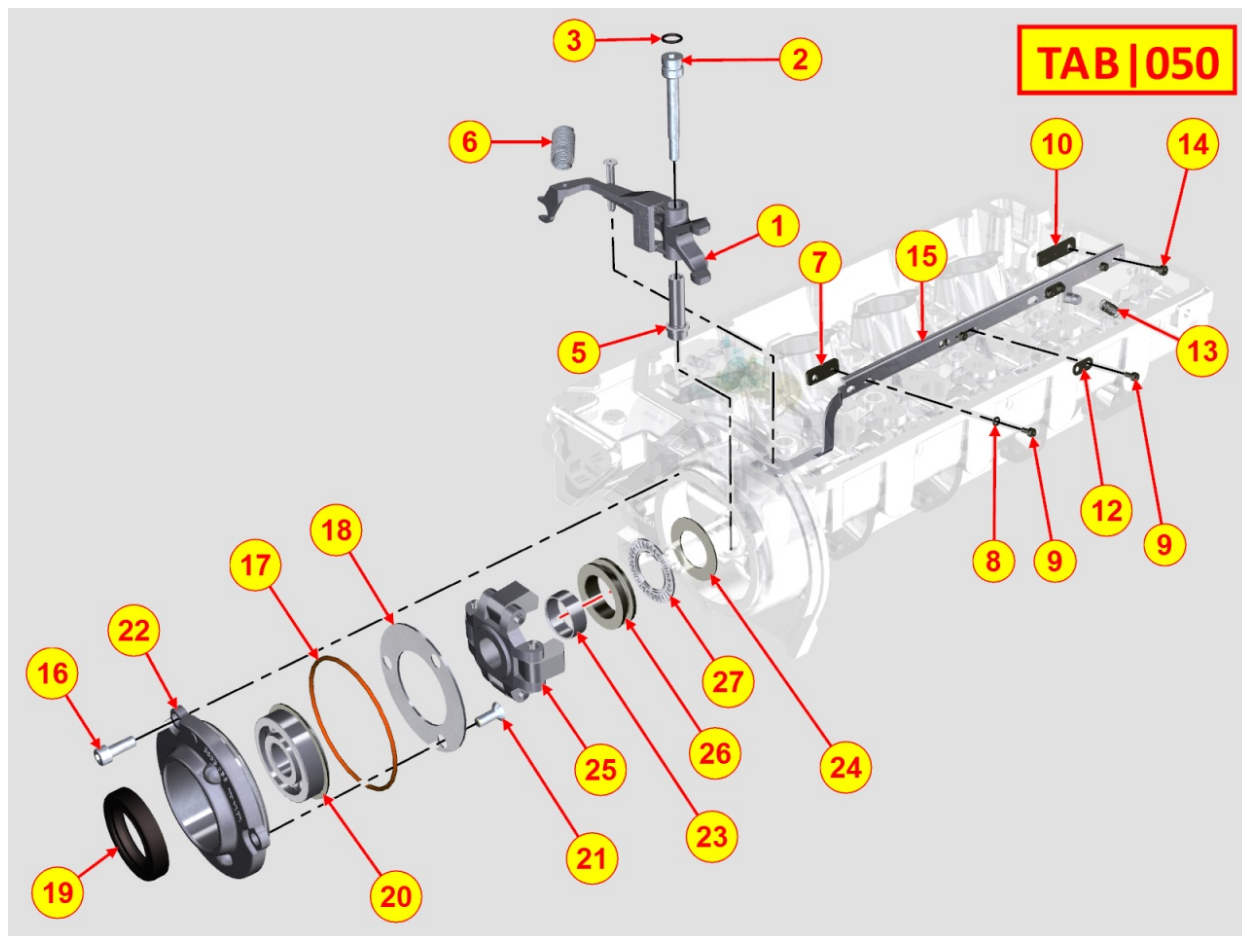

8050320780 - SPEED GOVERNOR

Pos	Kit	Included In	Code	Description	Qty	Old Code	Tech. Info
1	B		ED0048963600-S	ASSEMBLY	1		⚠
2		(B)	ED0061101010-S	PIN	1		⚠
3		(B)	ED0012000370-S	O-RING	1		
4		(B)		POS. 1	1		
5		(B)	ED0019540200-S	BUSHING	1		⚠
6			ED0056551850-S	SPRING	1		⚠
7		(D) (E)	ED0063200710-S	PLATE	1		⚠
8		(D)	ED0076260370-S	WASHER	2/4/6		
9		(D)	ED0097320960-S	ALLEN SCREW	6		
10		(D) (E)	KDISC.		3	ED0063200730-S	
12		(D)	KDISC.		2	ED0062751270-S	
13			ED0056552560-S	SPRING	1		⚠
14			ED0098652020-S	SPECIAL SCREW FOR PUMP RACK	4		
15	E		ED0013801020-S	ROD	1		⚠
16			ED0097300100-S	ALLEN SCREW	3		
17		(A)	ED0012020370-S	O-RING	1		
18		(A)	ED0062751660-S	PLATE	1		
19		(A)	ED0012133030-S	SEAL RING	1		
20		(A)	ED0030010660-S	BEARING	1		
21			ED0098001620-S	FLARING SCREW	3		
22	A		ED0026902940-S	COVER	1		
23		(C)	ED0015850850-S	BUSHING	1		
24			ED0073520630-S	THRUST WASHER	1		
25			ED0088050480-S	SUPPORT	1		
26	C		ED0054012500-S	SLEEVE	1