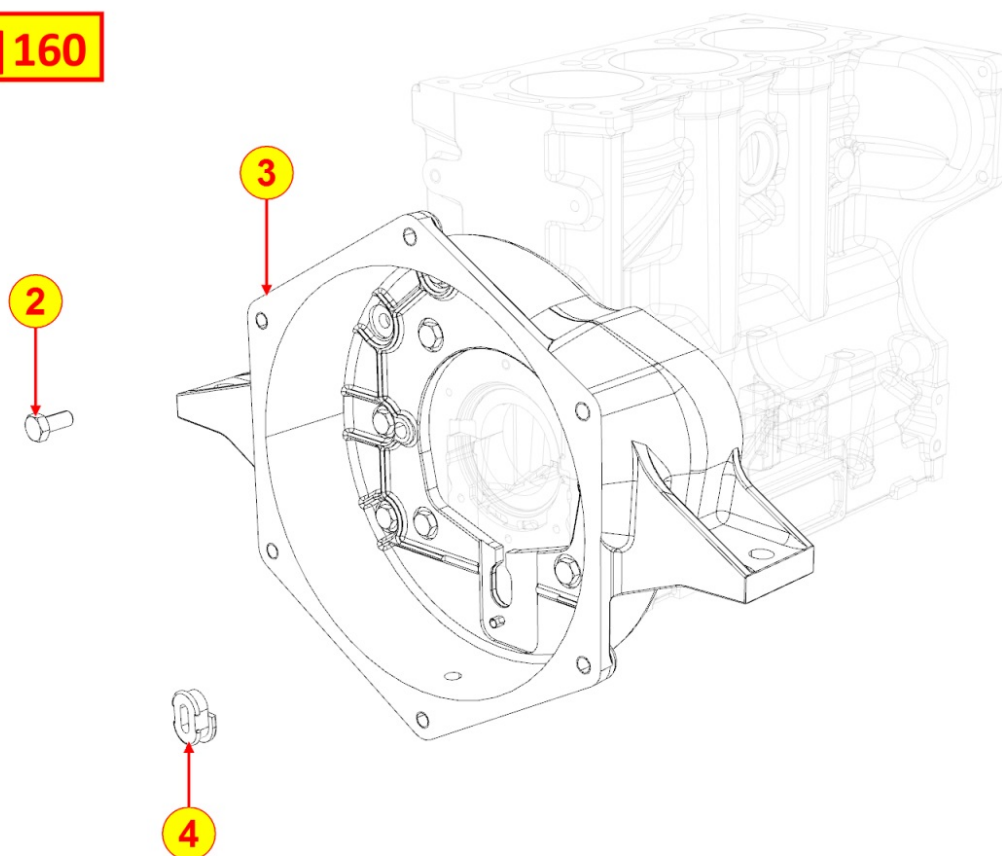

8160320620 - ENGINE FLANGE / BACKPLATE

TAB | 160

Pos	Kit	Included In	Code	Description	Qty	Old Code	Tech. Info
2			ED0017700560-S	BOLT	11		
3			ED0020323910-S	ENGINE HOUSING	1		
4			ED0090001330-S	CAP	1