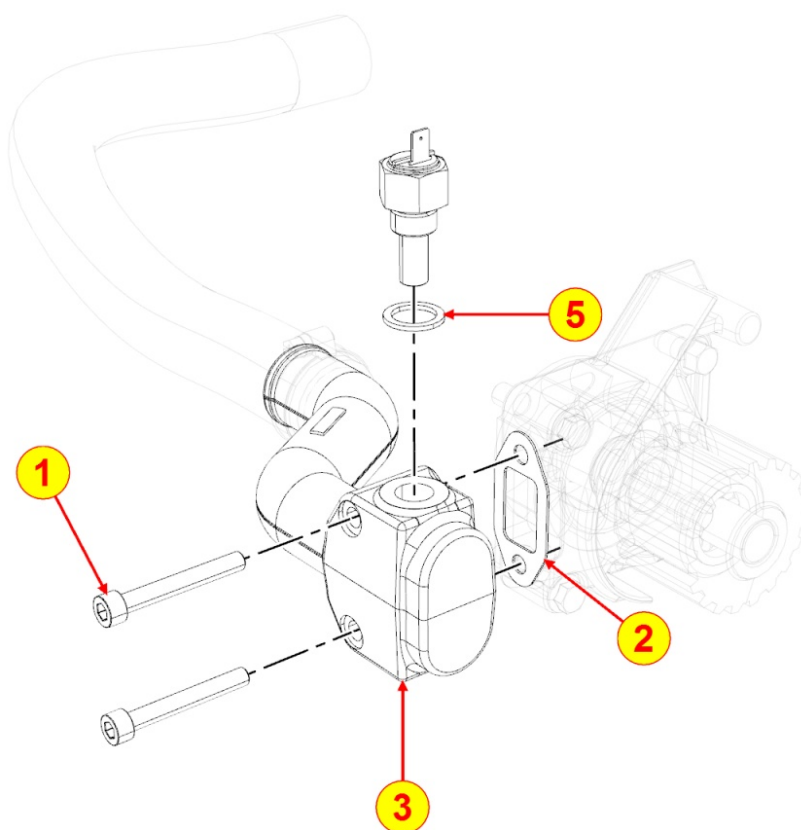

8075320120 - COOLANT INLET FLANGE

Pos	Kit	Included In	Code	Description	Qty	Old Code	Tech. Info
1			ED0097300180-S	ALLEN SCREW	2		
2			ED0045011580-S	GASKET	1		
3			ED0073302860-S	JOINT	1		
5			ED0046700610-S	COPPER WASHER D19/14.2 1.5 THK	1		
9			ED0090400120-S	CAP	1