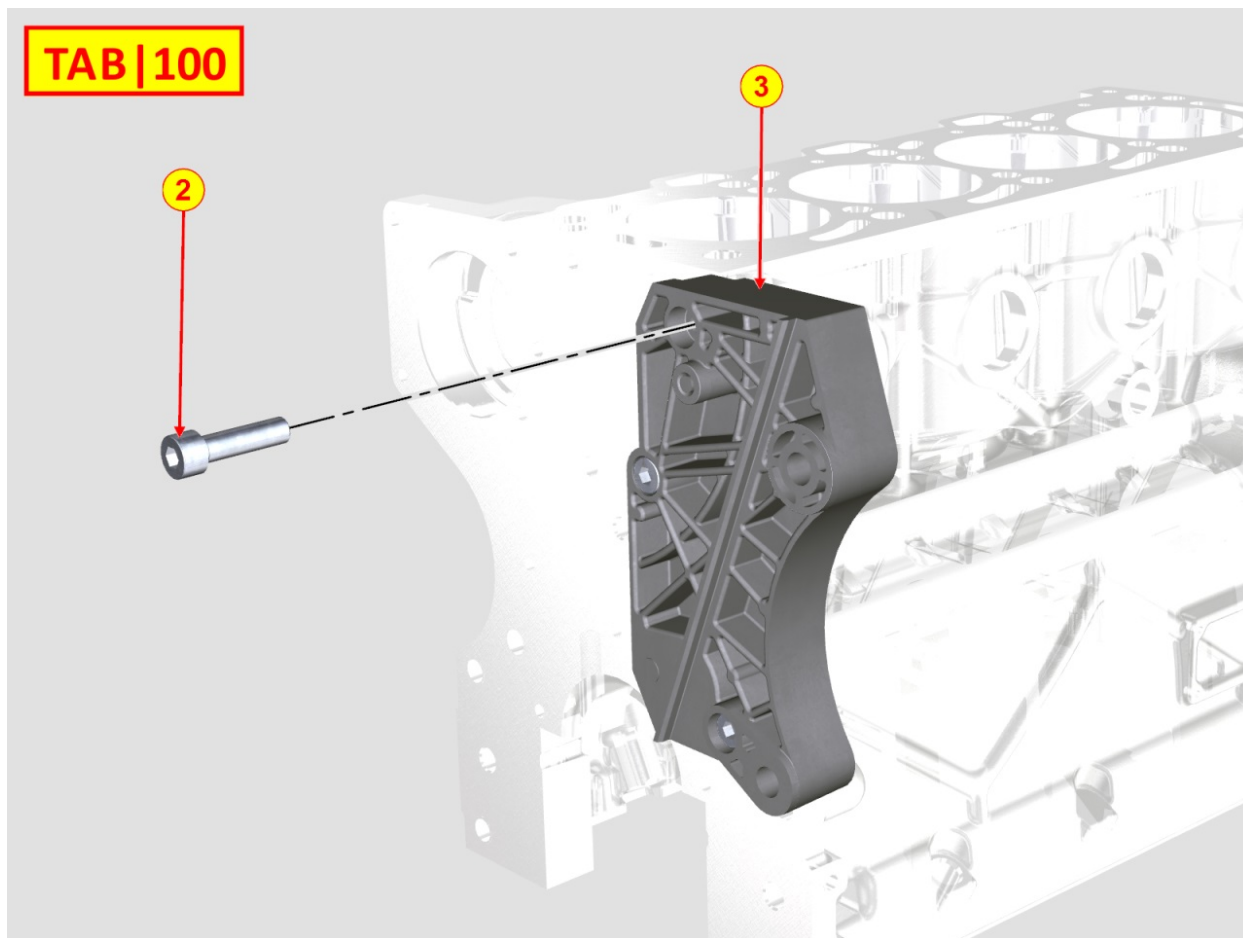

8100320350 - VOLTAGE ALTERNATOR

Pos	Kit	Included In	Code	Description	Qty	Old Code	Tech. Info
2			ED0097320640-S	ALLEN SCREW	3		
3			ED0087250940-S	SUPPORT	1		
3			ED0087250940-S	SUPPORT	1	ED0087250650-S