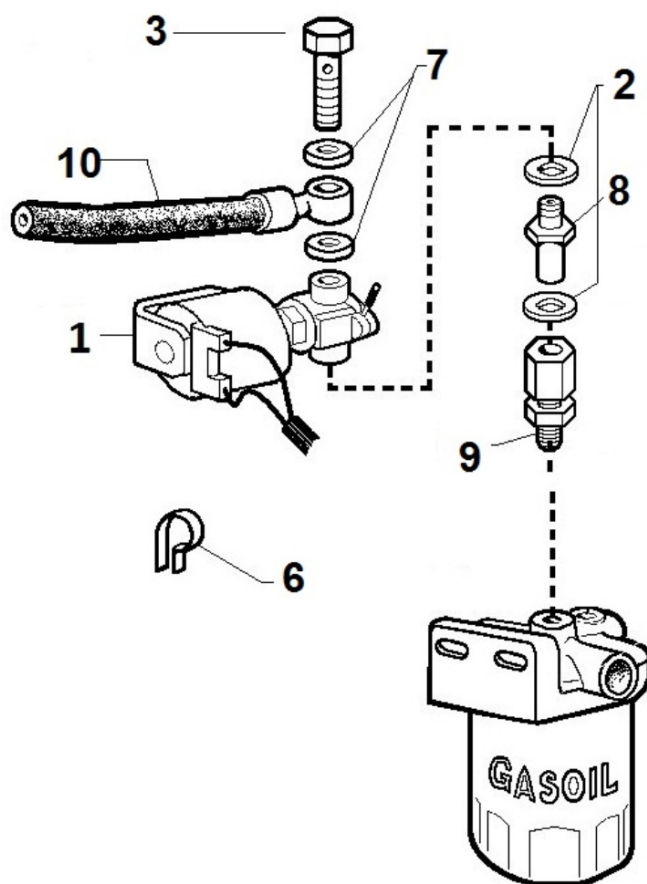

8052320160 - ELECTROVALVE

Pos	Kit	Included In	Code	Description	Qty	Old Code	Tech. Info
1			ED0035871970-S	SOLENOID VALVE	1		
2			ED0046700590-S	COPPER WASHER D14/10.2 1.	3		
3			ED0019011150-S	UNION BOLT	1		
6			ED0036301700-S	CLAMP	1		
7			ED0046700610-S	COPPER WASHER D19/14.2 1.5 THK	1		
8			ED0073303140-S	JOINT	1		
9			ED0073303150-S	JOINT	1		
10			ED0093757480-S	FUEL PIPE	1