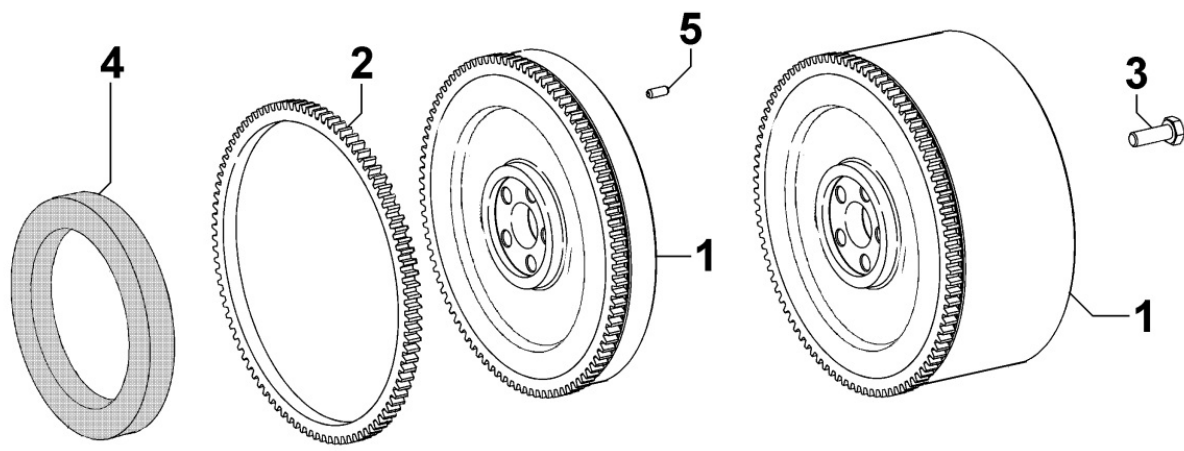

8012320070 - FLYWHEEL

Pos	Kit	Included In	Code	Description	Qty	Old Code	Tech. Info
2		(A) (B)	ED0028160880-S	RING GEAR	1		
3			ED0017801050-S	BOLT	5