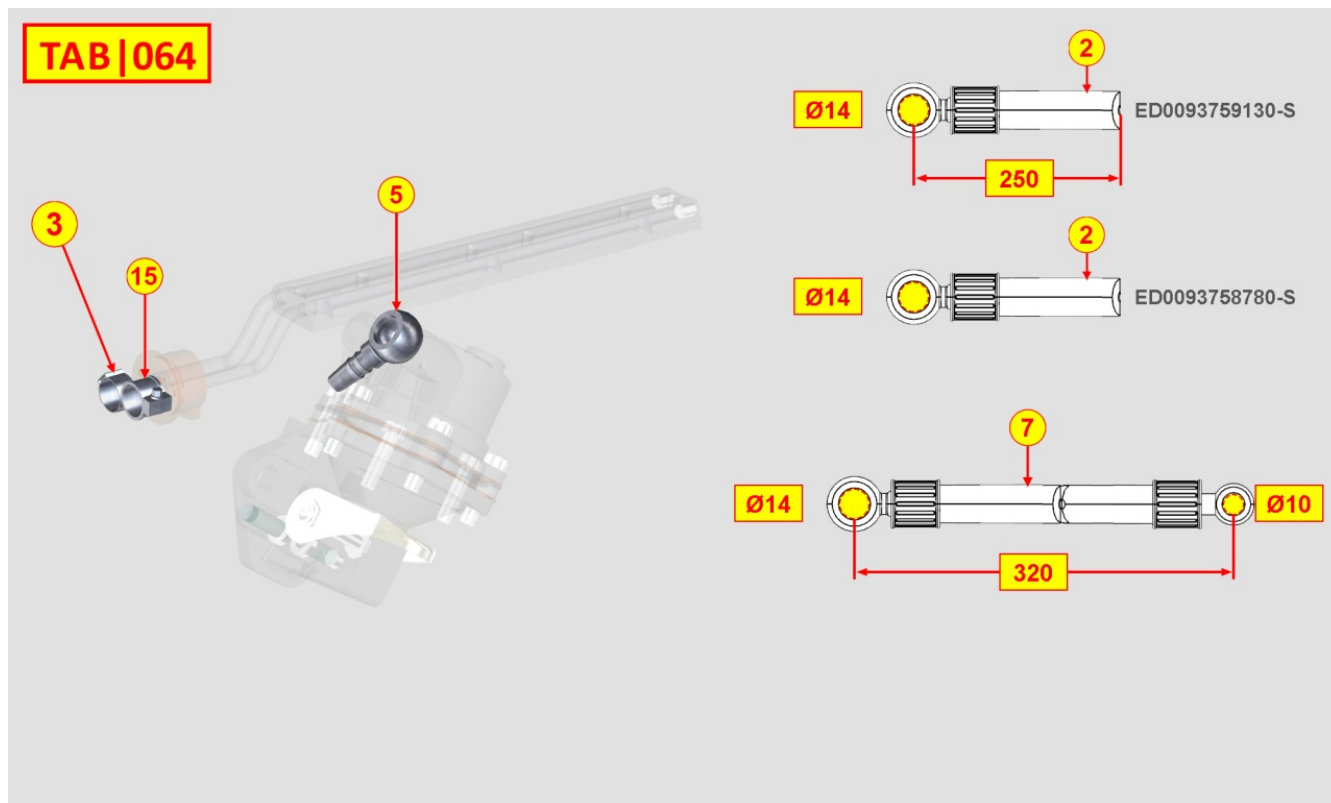

8064320810 - FUEL LINES

Pos	Kit	Included In	Code	Description	Qty	Old Code	Tech. Info
1			ED0036300500-S	CLAMP	1		
2			ED0093759130-S	TUBO COMB./FUEL PIPE N	1		
2			ED0093758780-S	TUBE	1		
6			ED0072701040-S	JOINT	1		
7			ED0093756910-S	TUBE	1		
15			ED0036301480-S	CLAMP	1