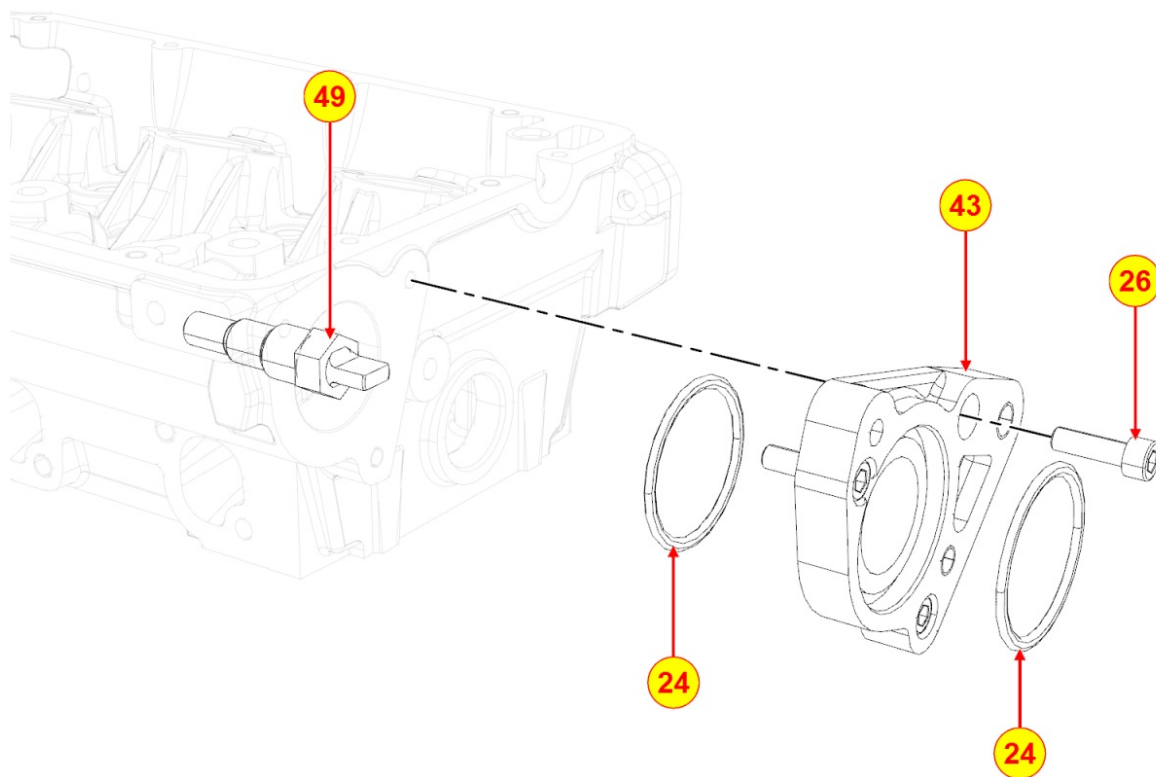

8140320320 - 3rd PTO

TAB | 140

Pos	Kit	Included In	Code	Description	Qty	Old Code	Tech. Info
24			ED0012002330-S	O-RING	2		
26			ED0097304160-S	ALLEN SCREW	3		
43			ED0088361970-S	SUPPORT	1		
49			ED0042400590-S	COUPLING	1		