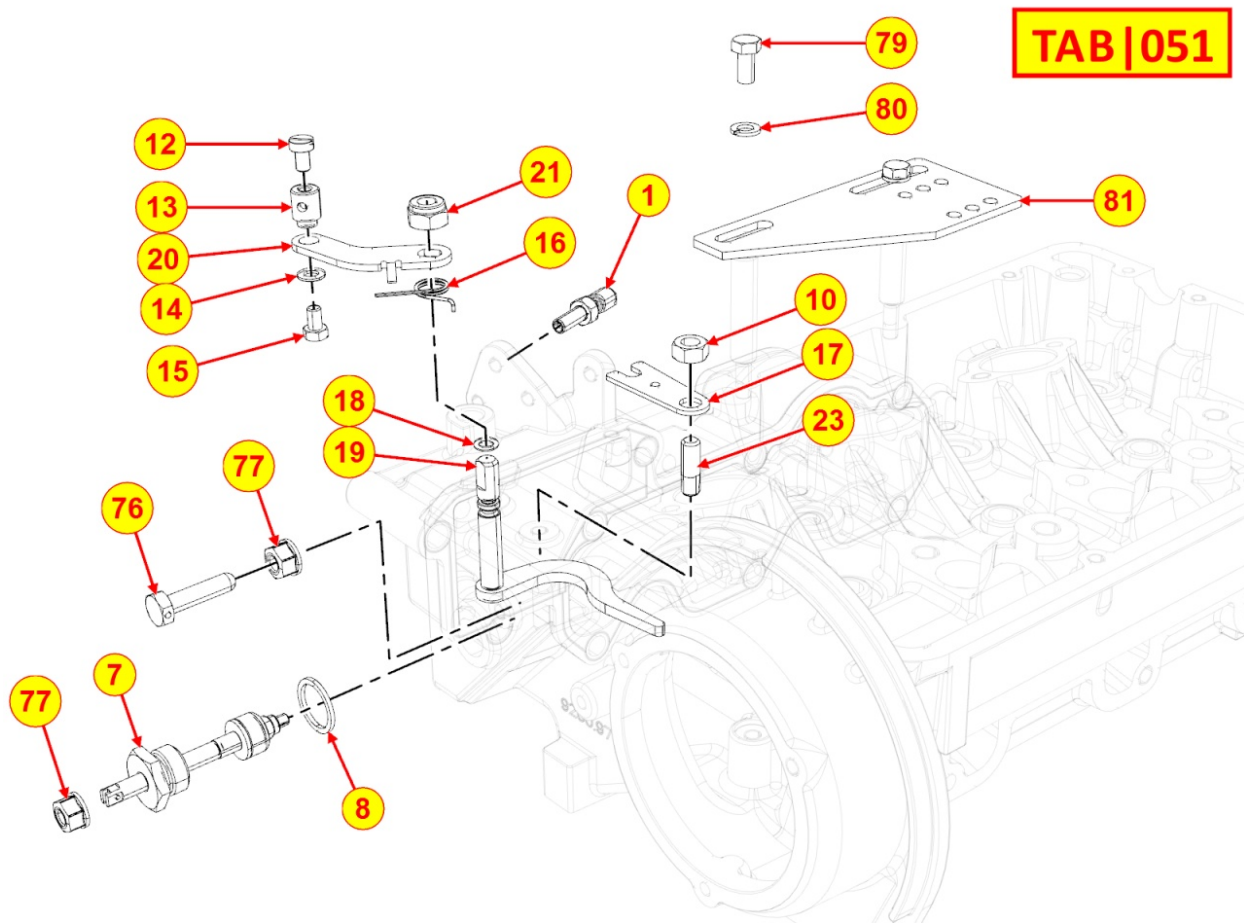

8051320480 - CONTROLS

Pos	Kit	Included In	Code	Description	Qty	Old Code	Tech. Info
7			ED0085761120-S	CHOKE	1		
8			ED0044800460-S	GASKET	1		
10			ED0032400080-S	NUT	1		
12			ED0097900230-S	SCREW	1		
13			ED0060000490-S	LEVER PAD	1		
14			ED00771R0010-S	PLAIN WASHERS 5,3X10X1	1		
15			ED0017550010-S	BOLT	1		
16			ED0056600470-S	SPRING	1		
17			ED0062751140-S	PLATE	1		
18			ED0012000510-S	O-RING	1		
19			ED0052004130-S	LEVER	1		
20			ED0052004140-S	LEVER	1		
21			ED0032030750-S	NUT	1		
23			ED0067600440-S	STUD	1		
76			ED0017601280-S	BOLT	1		
77			ED0032401530-S	NUT	2		
79			ED0017601150-S	BOLT	2		
80			ED0075650040-S	WASHER	2		
81			ED0084901310-S	ANGLE BRACKET	1