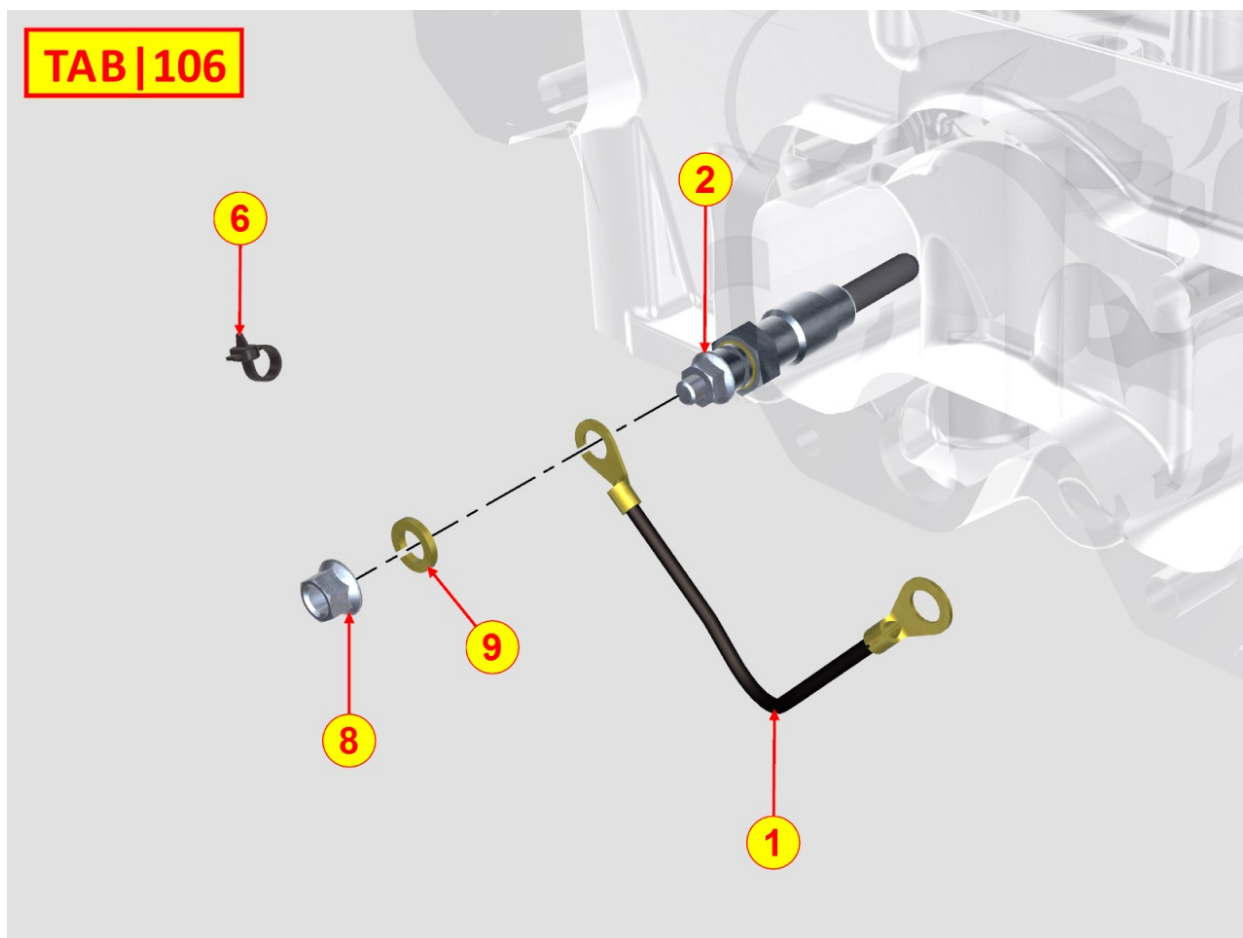

8106320190 - GLOW PLUGS / PRE-HEATING RELAY

Pos	Kit	Included In	Code	Description	Qty	Old Code	Tech. Info
1			ED0021855480-S	CABLE	3		
2	A		ED0021000890-S	GLOW PLUG	4	ED0021000980-S	
6			ED0024710190-S	CABLE TIE	1		
8		(A)	ED0032400040-S	NUT	4	ED0032400050-S	
9		(A)	ED0076260660-S	WASHER	4