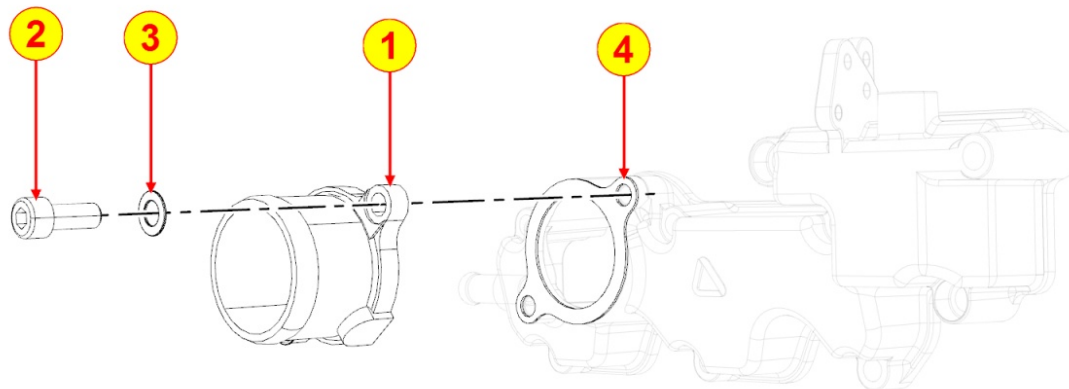

8082320170 - AIR INLET ACCESORIES

TAB | 082

Pos	Kit	Included In	Code	Description	Qty	Old Code	Tech. Info
1			ED0038661740-S	FLANGE	1	ED0038660830-S	
2			ED0017700050-S	BOLT	2		
3			ED0075550290-S	WASHER	2		
4			ED0045010810-S	GASKET	1