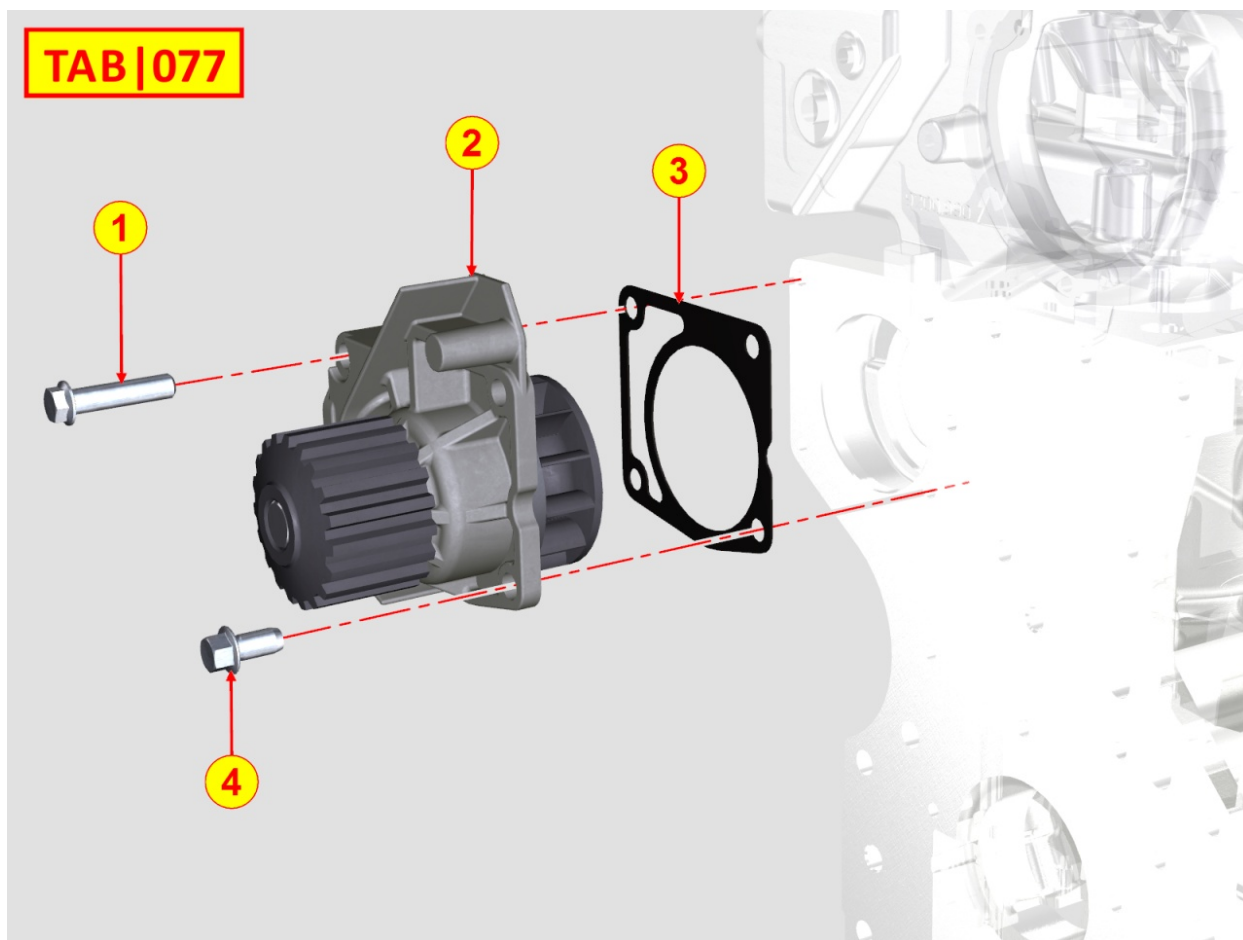

8077320020 - COOLANT PUMP

Pos	Kit	Included In	Code	Description	Qty	Old Code	Tech. Info
1			ED0017701780-S	BOLT	2		
2			ED0065844390-S	WATER PUMP	1		
3			ED0045802150-S	GASKET	1		
4			ED0017701600-S	BOLT	2