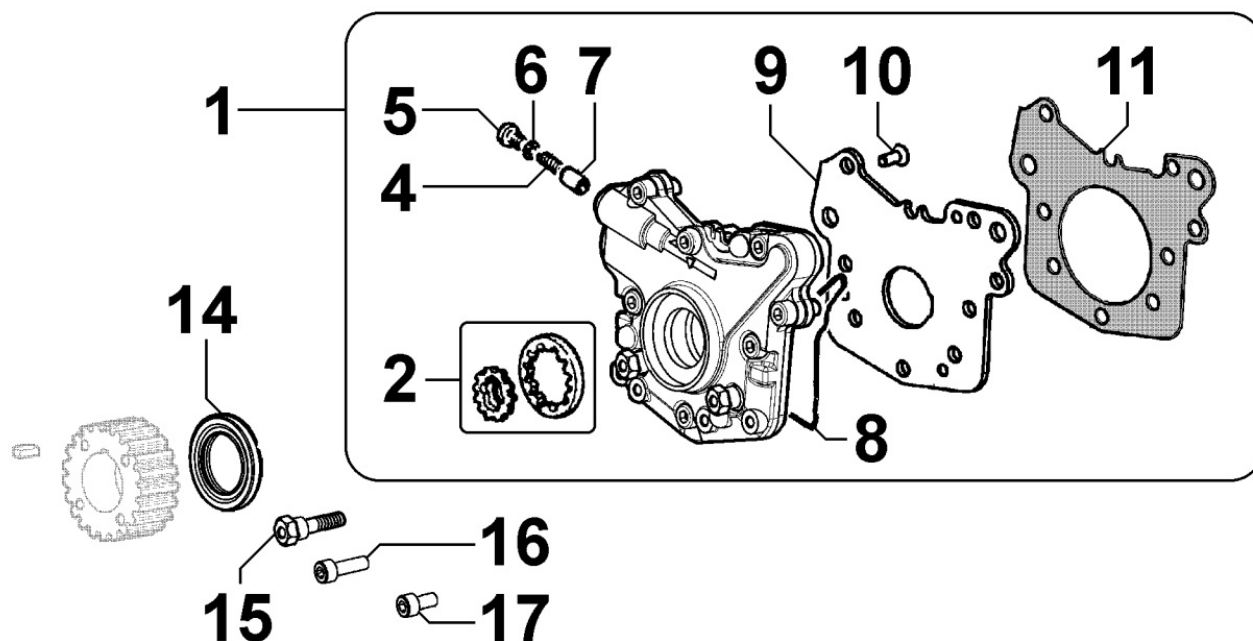

8040320220 - OIL PUMP

Pos	Kit	Included In	Code	Description	Qty	Old Code	Tech. Info
1	A		ED0066051320-S	OIL PUMP	1		
2		(A)		POS. 1			
5		(A)	ED0090150050-S	CAP	1		
6		(A)	ED0046700600-S	COPPER WASHER	1		▲
7		(A)	ED0064950450-S	PLUNGER	1		
8		(A)	ED0012002920-S	O-RING	1		▲
9		(A)		POS. 1			
10		(A)	ED0098000610-S	FLARING SCREW	3		
11		(A)	ED0045802160-S	GASKET	1		
14			ED0012133430-S	SEAL RING	1		▲
15			ED0098651740-S	SPCIAL SCREW	2		
16			ED0017700070-S	BOLT	1		
17			ED0097320740-S	ALLEN SCREW	6