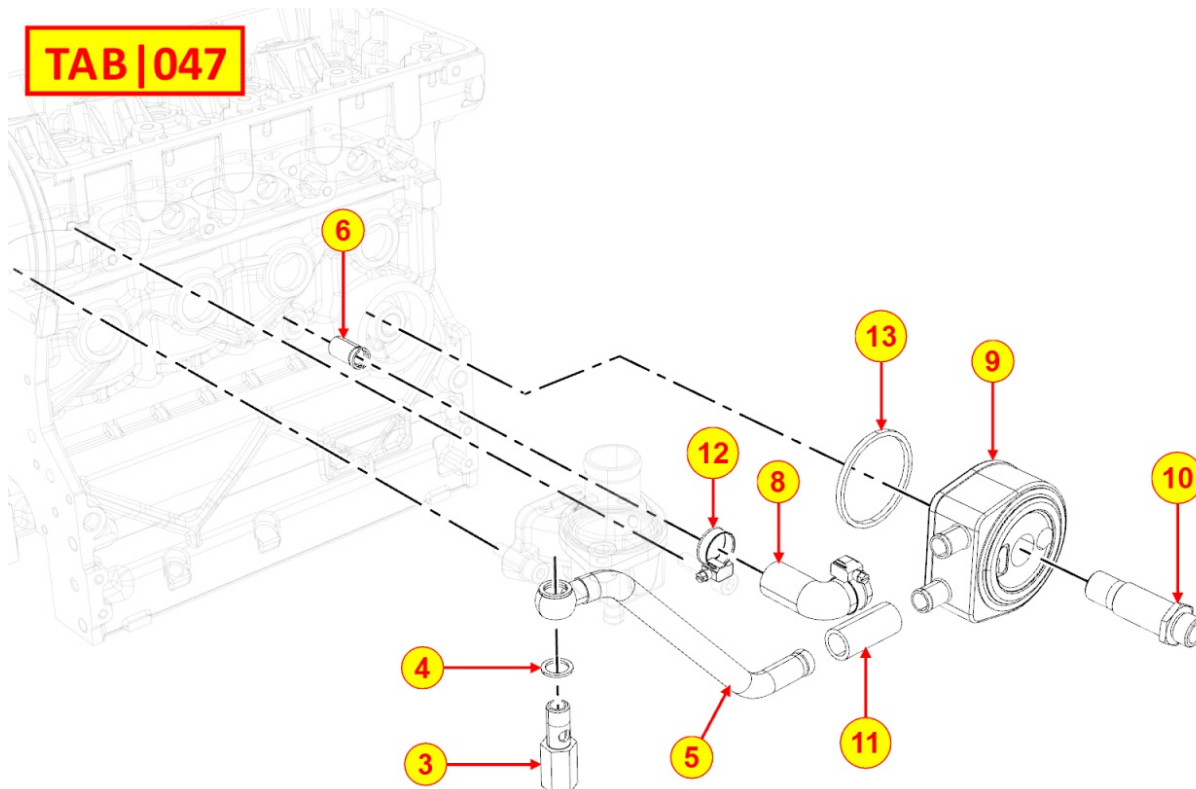

8047320050 - OIL COOLER

Pos	Kit	Included In	Code	Description	Qty	Old Code	Tech. Info
3			ED0025011540-S	HOLLOW STUD	1		
4			ED0046700610-S	COPPER WASHER D19/14.2 1.5 THK	2		
5			ED0095351310-S	TUBO RITORNO/SCAV.P. N	1		
6			ED0093460370-S	METAL CONNECTOR ON CRANKCASE	1		⚠
8			ED0093050970-S	WATER HOSE	1		⚠
9	A		ED0073503740-S	*OIL COOLER	1		⚠
10			ED0072650750-S	JOINT	1		
11			ED0093054700-S	WATER HOSE	1		
12			ED0036301450-S	CLAMP	4		
13		(A)	ED0012135430-S	SEAL RING	1		⚠