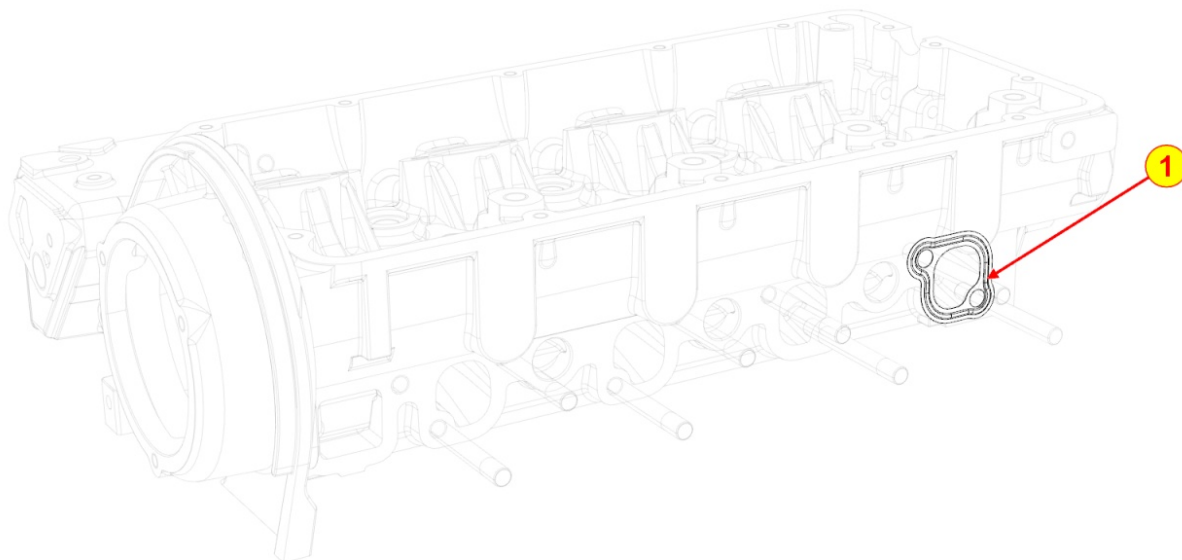

8085320030 - EXHAUST GAS MANIFOLD

Pos	Kit	Included In	Code	Description	Qty	Old Code	Tech. Info
1			ED0044200700-S	GASKET	4